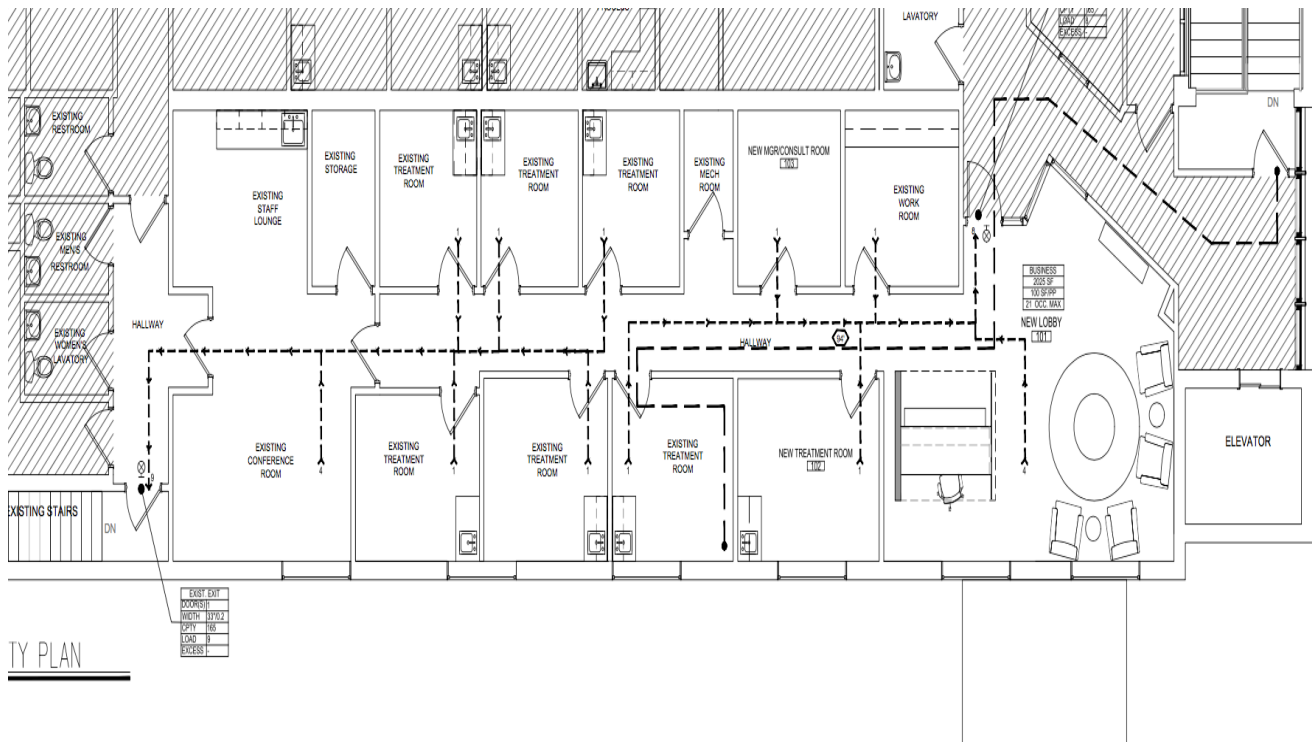

Rose Commercial Real Estate is a full service commercial real estate firm, specializing in all facets of the industry ~ representing buyers and sellers, landlords and tenants as well as investors both big and small. Key to our growth is experience combined with in depth understanding of the South Jersey real estate market. But that alone is only a part of the comprehensive service we provide clients. With our unique **CIRCLES FOR SUCCESS** and start-to-finish commitment, we make things happen.

651 Route 73 North, Suite 111 • Marlton, NJ 08053 • Phone: (856) 985-9522 • Fax: (856) 985-9488

ROSECOMMERCIAL.COM