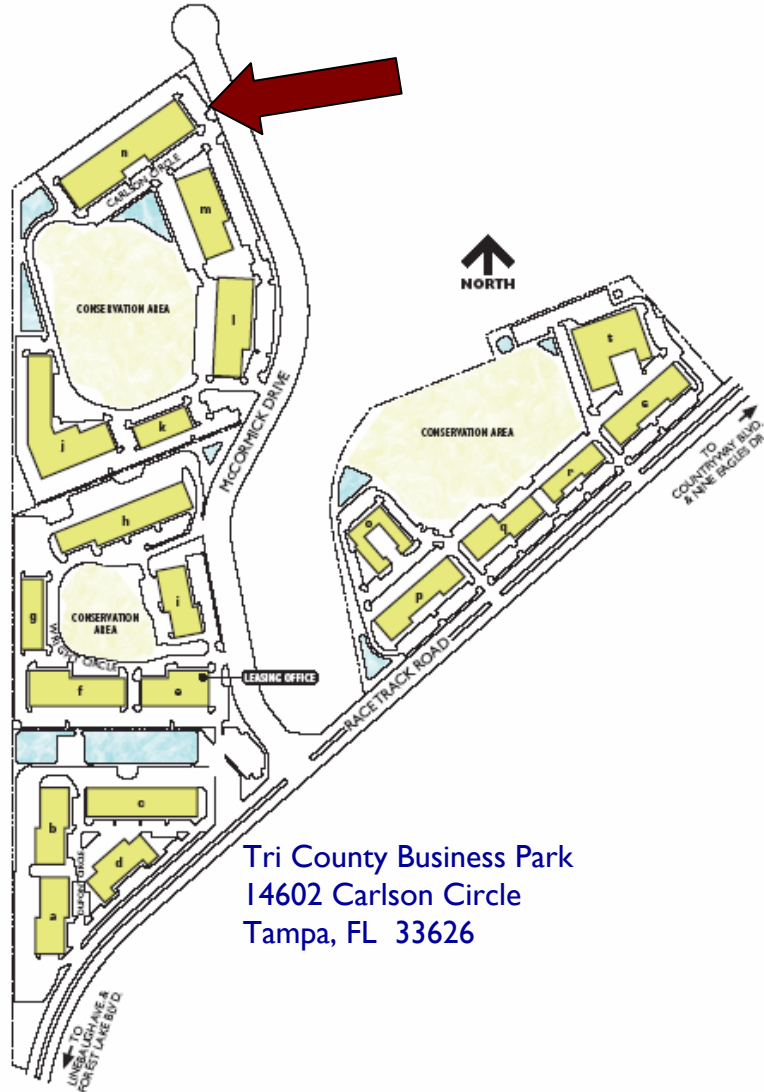

**For Lease**  
**9,375 SF**  
**Office Space**

Tri County Business Park  
 14602 Carlson Circle  
 Tampa, FL 33626

**Available Immediately**

- ▶ \$10.50 per SF NNN
- ▶ 9,375 SF A/C Office
- ▶ Fire Sprinklers
- ▶ 3-Phase-200 amp Power
- ▶ Zoning M

Located off Race Track Road and Linebaugh Road  
 Central to Pinellas and Hillsborough Counties

For leasing information go to [www.RRErealtyservices.com](http://www.RRErealtyservices.com)  
 Or, contact the on-site Leasing office at  
 Phone: (813) 855-6979 Fax: (813) 855-3292