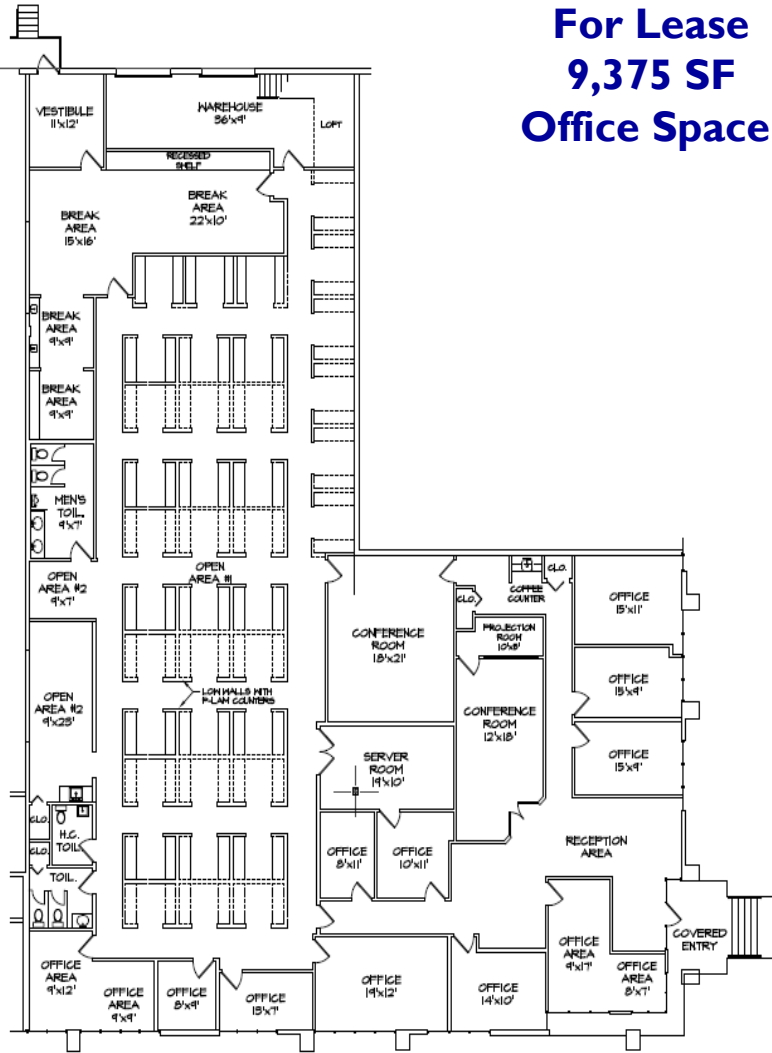

**For Lease**  
**9,375 SF**  
**Office Space**

Tri County Business Park  
 14602 Carlson Circle  
 Tampa, FL 33626

**Available Immediately**

- ▶ \$10.50 per SF NNN
- ▶ 9,375 SF A/C Office
- ▶ Fire Sprinklers
- ▶ 3-Phase-200 amp Power
- ▶ Zoning M