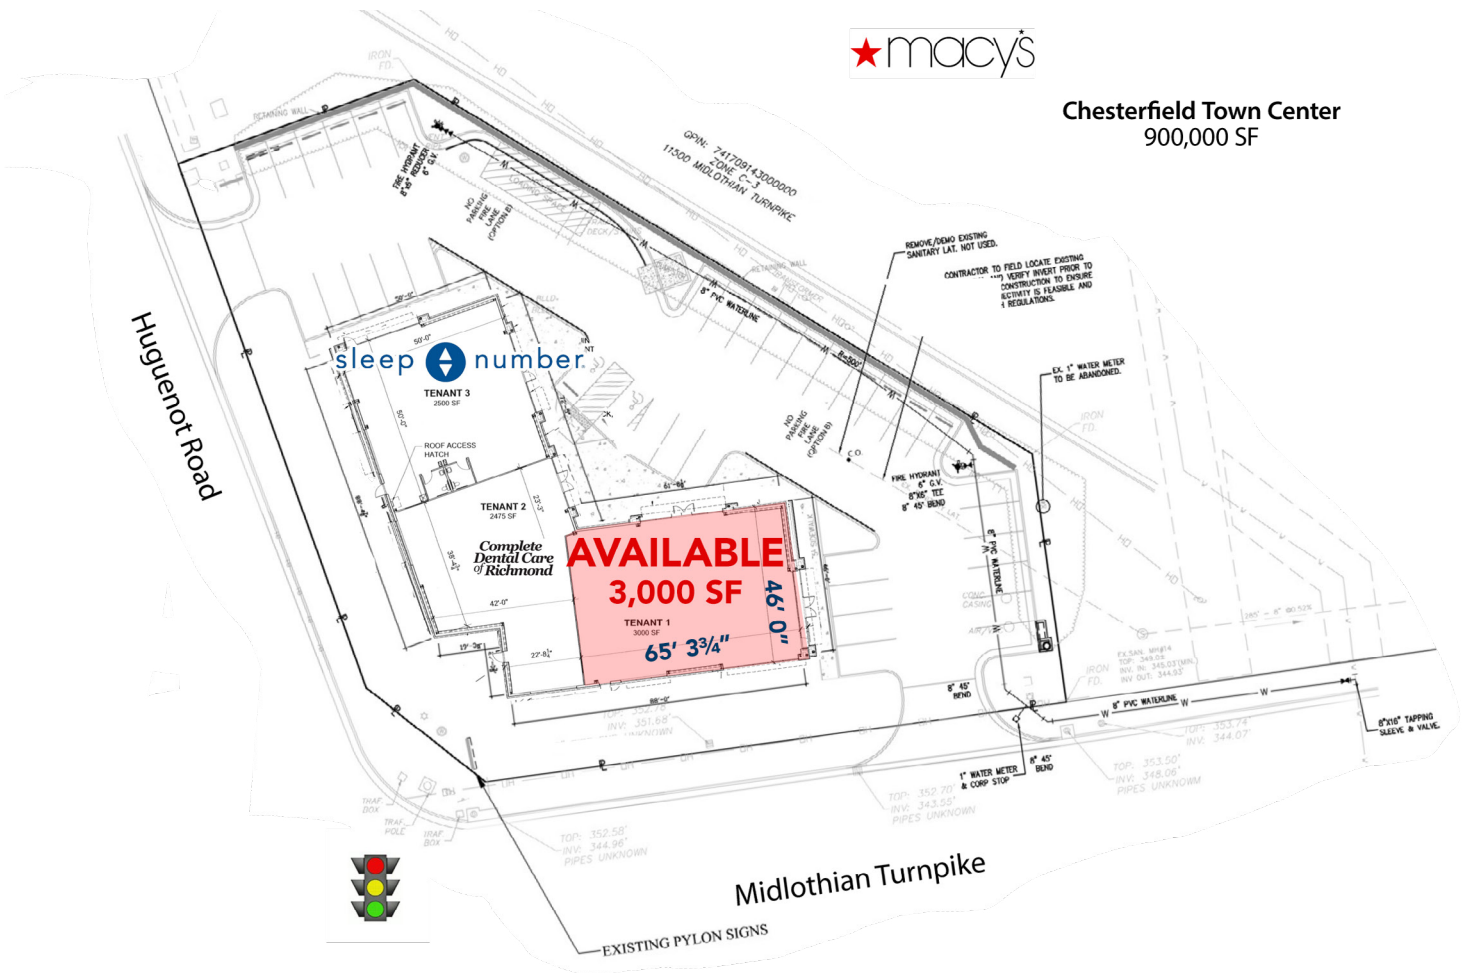

The Corner Shops at Chesterfield Towne Center

At the north east corner of Midlothian Turnpike and Huguenot Road
11530 Midlothian Turnpike | Richmond, VA 23235

NOW AVAILABLE: Endcap Space 3,000 sq ft

- High profile, street front, Endcap Space: 3000 sq ft 65'-3.75" wide by 46' ft deep
- Available now
- Join Sleep Number Mattress & Complete Dental Care
- 100,000 VPD of traffic at a stoplight intersection in front of site
- Signage on three sides of building and full panel on the pylon sign
- The Chesterfield Towne Center which is a 900,000 sq. ft. mall is 94% leased and is anchored by JC Penney, Macy's, Sears, Barnes & Noble, Ulta Cosmetics, Old Navy, TJ Maxx, Kirkland's, Home Goods and At Home. It is the #2 Regional Shopping Mall in the Richmond, VA area
- Costco had relocated their Hull Street store 8 miles away to open 6 years ago to open their largest Richmond store which is 148,000 sq ft behind the Mall on Mall Drive & it is their highest volume store in Central Va
- The surrounding retailers within 1 miles include, Fresh Market, DSW, Bed Bath Beyond, Michael's, Best Buy, Lowe's, Home Depot, PetsSmart, Staples, Wegmans, Lazboy, Petco, Party City, Sam's Club and Walmart. In the past year Lidl & Aldi supermarkets developed new stores on Mall Drive and Publix will be opening soon across Midlothian Turnpike, next to Target and Kohl's
- The center is in the crossroads of Chesterfield County, which has the highest traffic count interchange in south Richmond the traffic counts 55,000 VPD on Midlothian Tpk and 45,000 VPD Huguenot Rd

Chesterfield Town Center
 900,000 SF

Information contained within is deemed reliable, but is not guaranteed. Subject to prior leasing.

The Corner Shops at Chesterfield Towne Center

At the north east corner of Midlothian Turnpike and Huguenot Road
11530 Midlothian Turnpike | Richmond, VA 23235