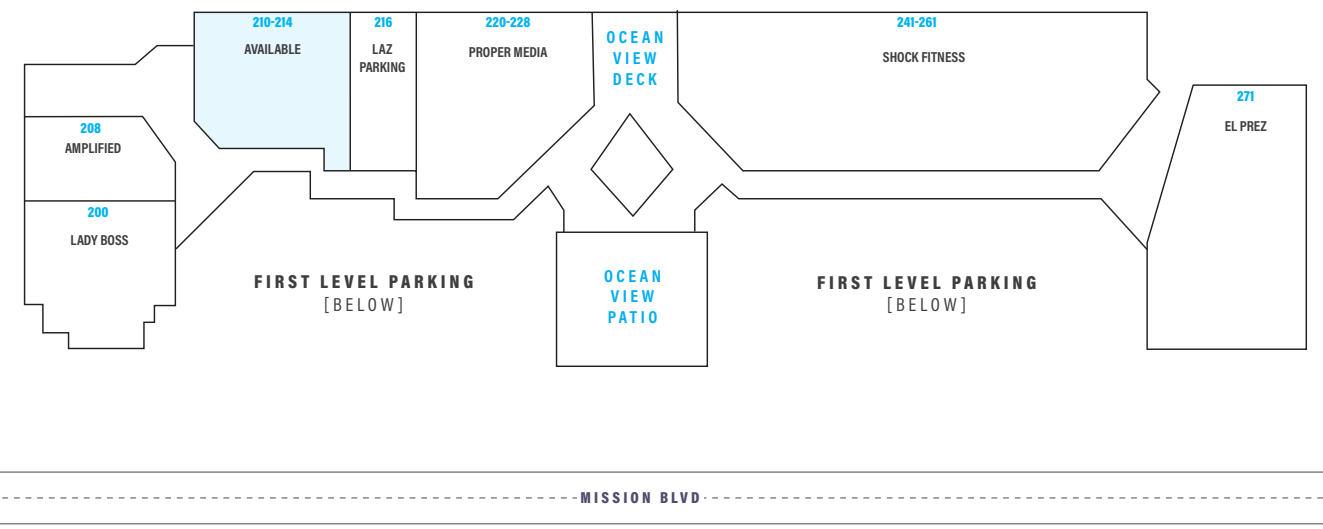

LEVEL 2

SITE PLANS