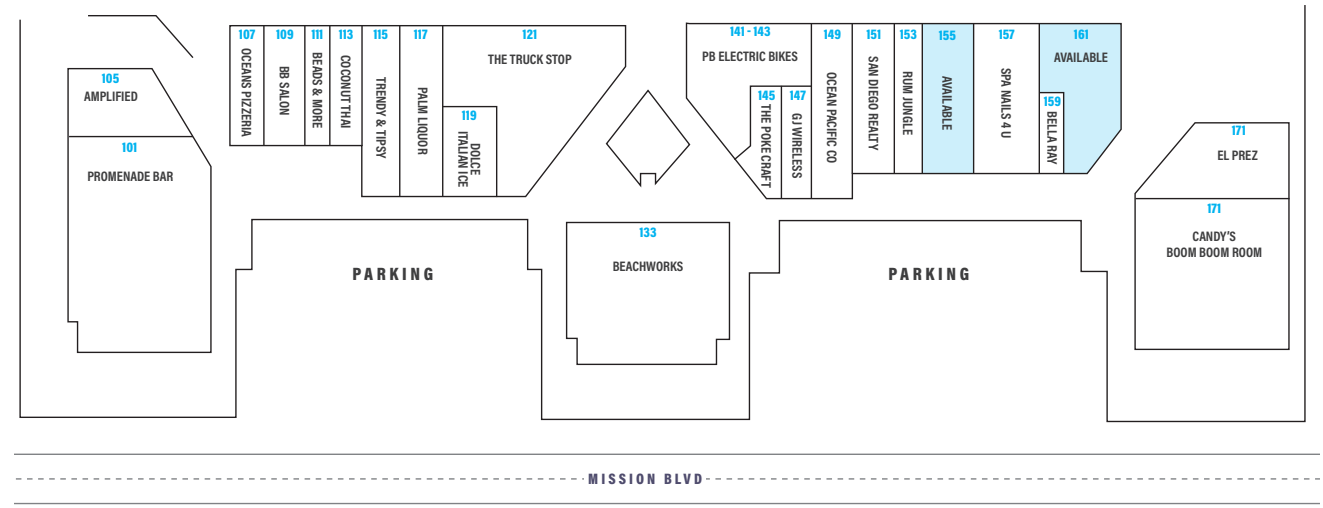

**THE
PROMENADE**
AT PACIFIC BEACH

LEVEL 2

SITE PLANS

LEVEL 1