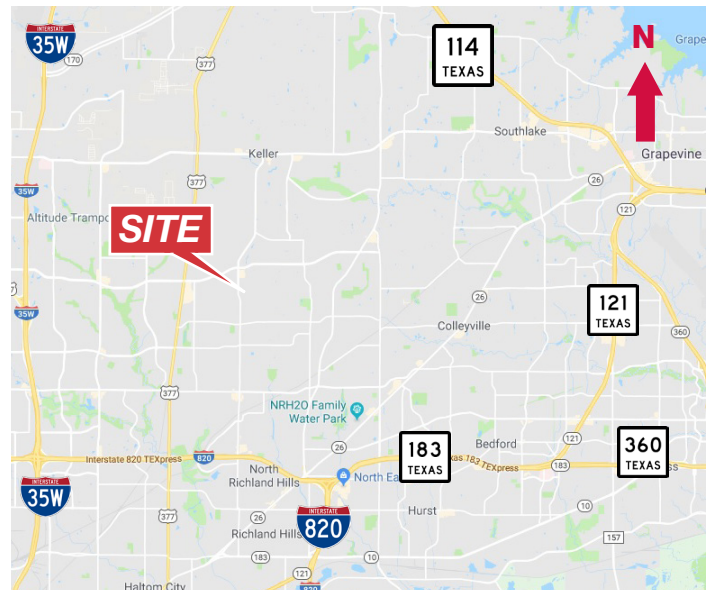

Michael Newsome

817 872 3903

mnewsome@robertlynn.com

Todd Hubbard, SIOR

817 872 3901

thubbard@robertlynn.com

THE INFORMATION CONTAINED HEREIN HAS BEEN GIVEN TO US BY THE OWNER OF THE PROPERTY OR OTHER SOURCES WE DEEM RELIABLE. WE HAVE NO REASON TO DOUBT ITS ACCURACY, BUT WE DO NOT GUARANTEE IT. ALL INFORMATION SHOULD BE VERIFIED PRIOR TO PURCHASE OR LEASE.

1200 Summit Avenue Suite 800
Fort Worth TX 76102
817 885 8333

nairl.com