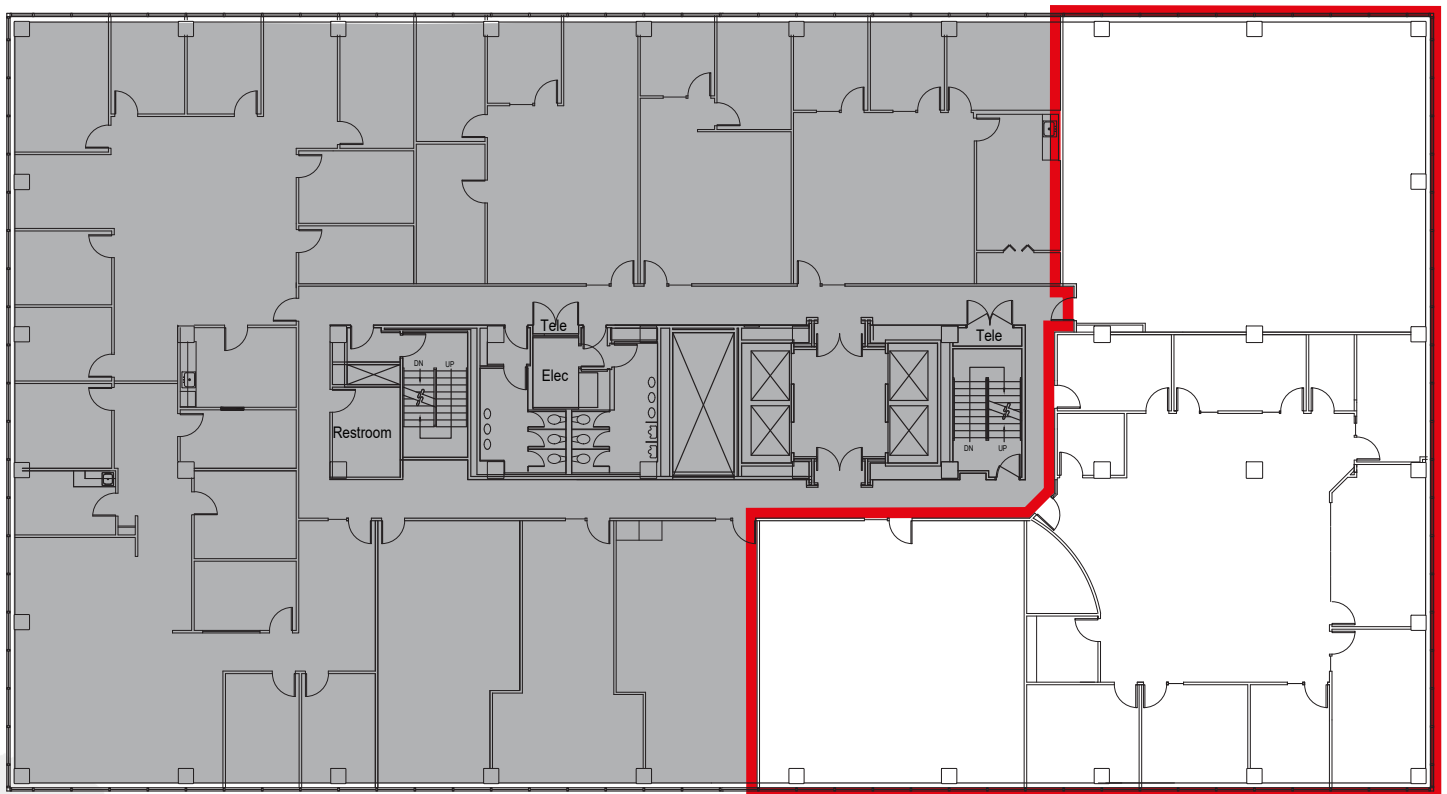

SeaTac Office Center

SOUTH TOWER - SUITE 401, 404, & 412

8,020 RSF

CONTACT

Cleita Harvey
+1 206 607 1794
cleita.harvey@am.jll.com

Jim Allison
+1 206 607 1787
jim.allison@am.jll.com

Jones Lang LaSalle Brokerage, Inc.
jll.com/seattle