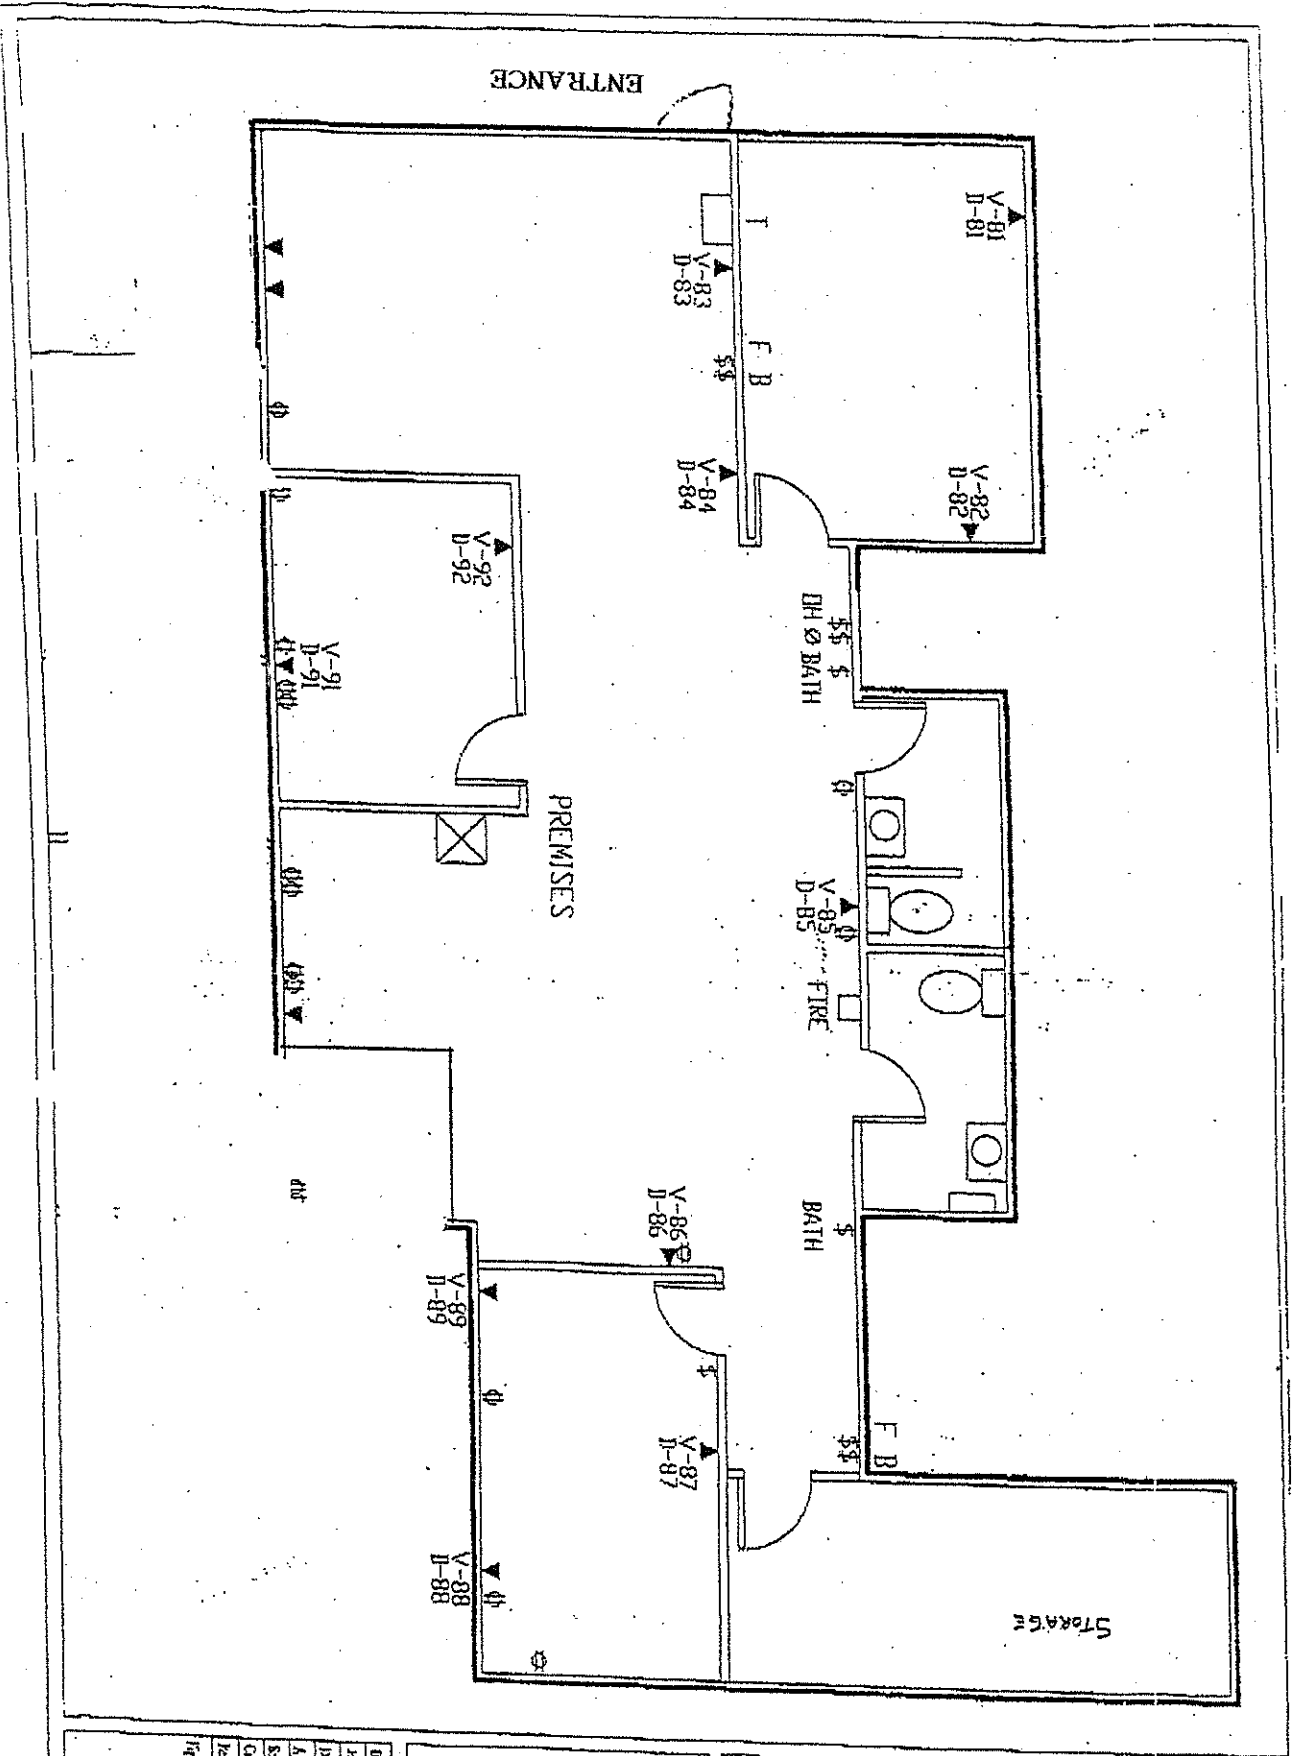

HONEY 300

1928 SF.

1066 Casanova Way, Suite 005
 Merrill Park, Bould, CO 80501
 (303) 440-8800
 (303) 440-5500 FAX

PROJECT:

WHIRLWIND
 DIACOR&M

SHEET TITLE:

FURNITURE

DRG. DATE:	8/10/84
DATE:	8/10/84
ISSUE NO.:	1
SCALE:	1/8" = 1'-0"
DATE:	8/10/84
PROJECT:	WHIRLWIND
DESIGNER:	DAACOR&M