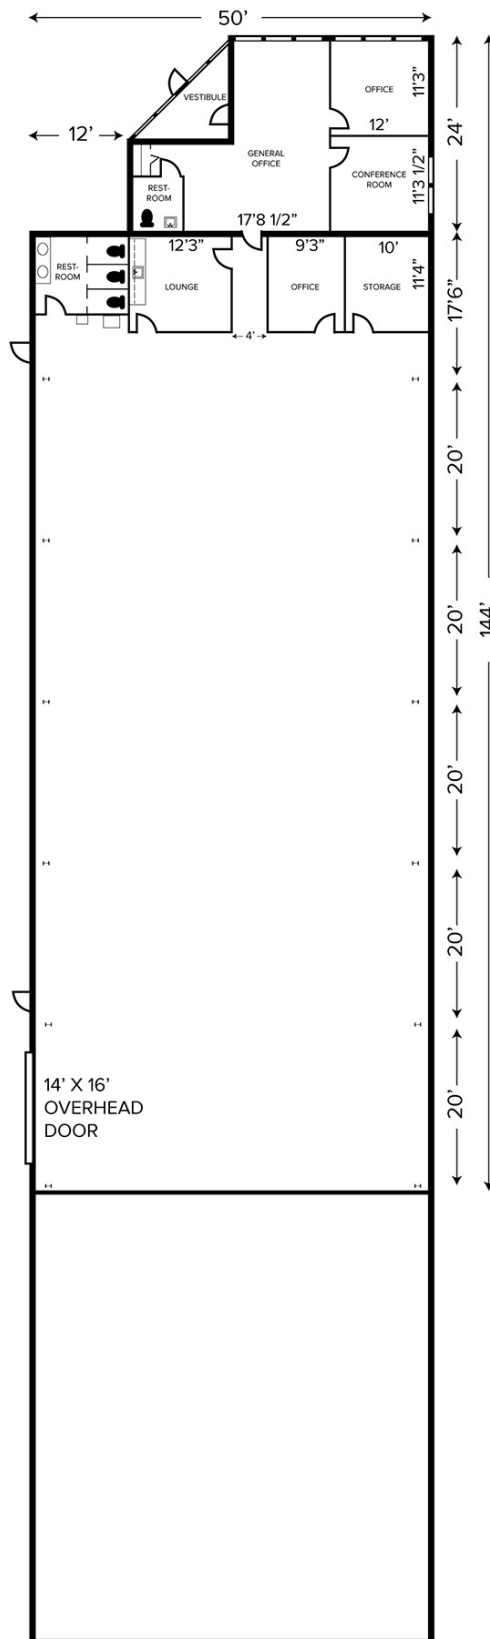

47955 Anna Court – Wixom, Michigan

Industrial For Sale

9,790
Square Feet
AVAILABLE

Floor Plan

For more information, please contact:

JIM MONTGOMERY
(248) 359 0614
jmontgomery@signatureassociates.com

SIGNATURE ASSOCIATES
One Towne Square, Suite 1200
Southfield, MI 48076
www.signatureassociates.com