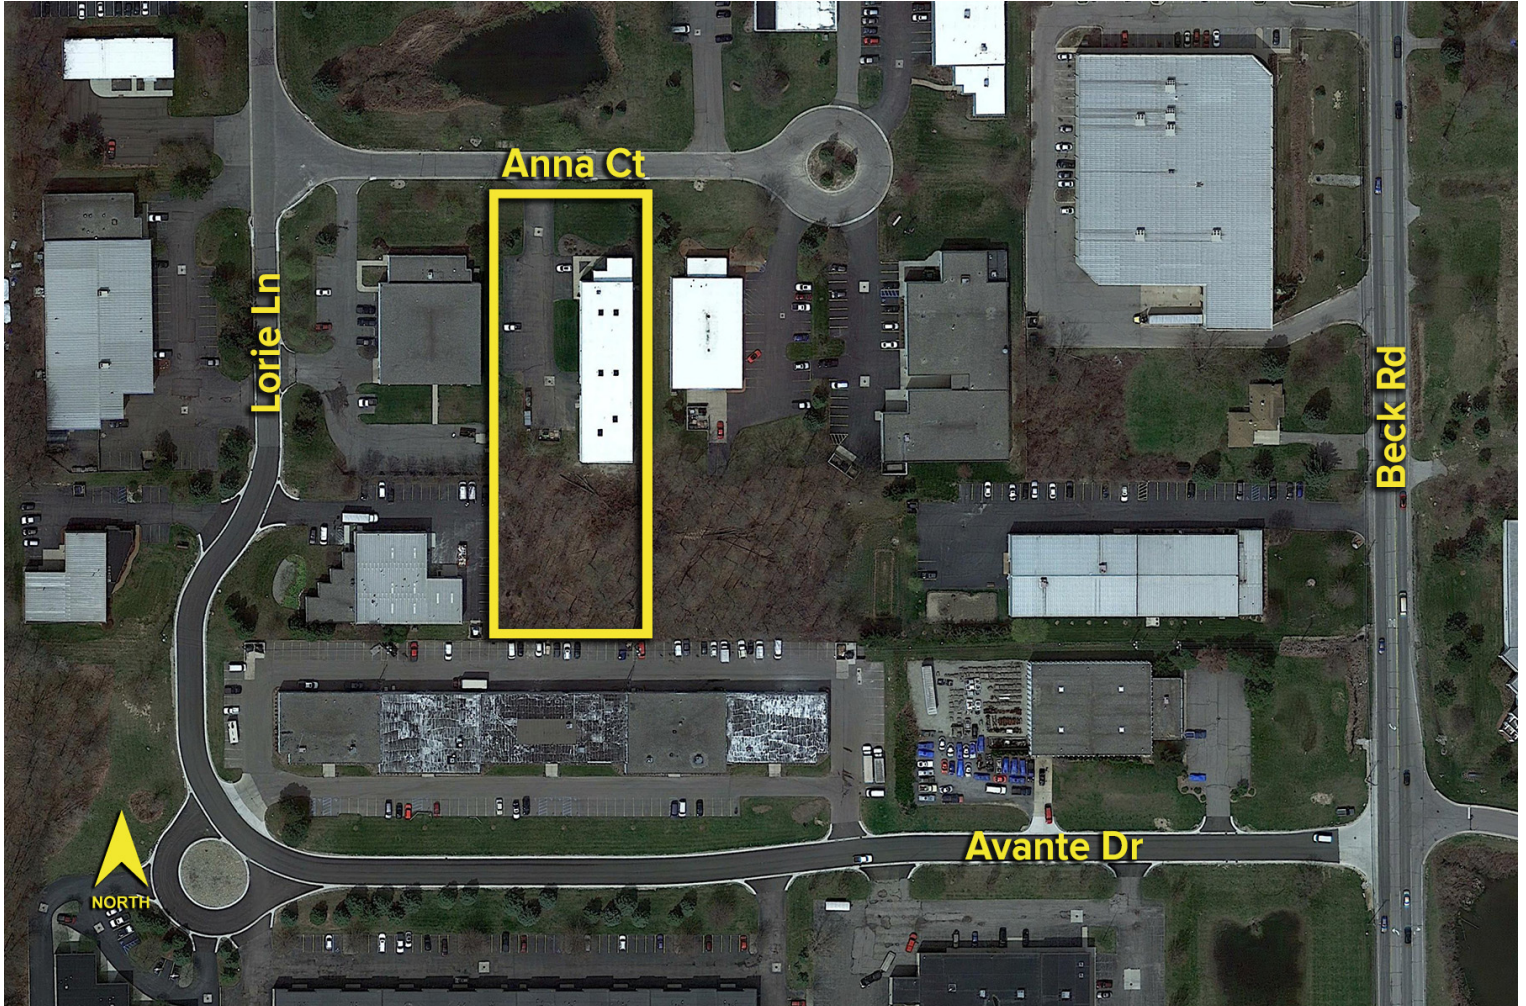

47955 Anna Court – Wixom, Michigan

Industrial For Sale

9,790
Square Feet
AVAILABLE

Aerial

For more information, please contact:

JIM MONTGOMERY
(248) 359 0614
jmontgomery@signatureassociates.com

SIGNATURE ASSOCIATES
One Towne Square, Suite 1200
Southfield, MI 48076
www.signatureassociates.com