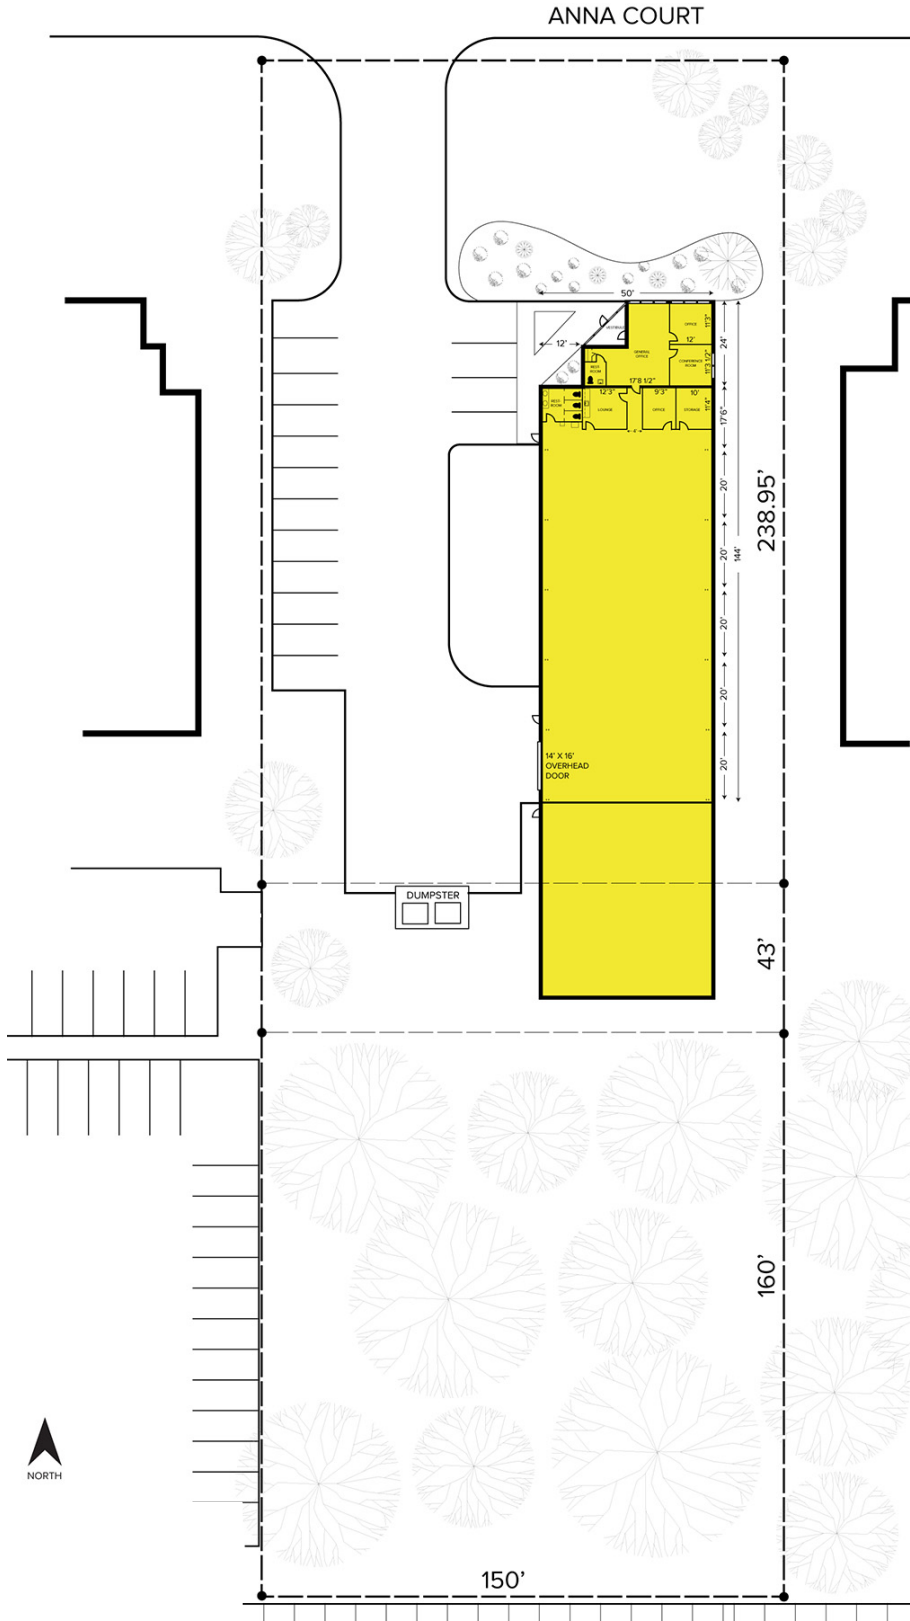

47955 ANNA COURT
WIXOM, MICHIGAN

INDUSTRIAL FOR SALE
9,790 Square Feet Available

**SIGNATURE
ASSOCIATES**
KNOW SIGNATURE | KNOW RESULTS

GREAT LOCATION

PROPERTY FEATURES

- 9,790 square feet available
- 1,200 square feet of office
- 25' clear height
- (1) 14x14 grade level door
- (1) 5-Ton, (1) 10-Ton crane
- Zoned M-1
- 22 parking spaces
- 2,400 amps, 208/480 volts power
- Beautiful and well maintained building with smaller shared drive
- Extra land for expansion
- Sale Price: \$900,000 (\$91.93/sq.ft.)

47955 Anna Court – Wixom, Michigan

Industrial For Sale

9,790
Square Feet
AVAILABLE

Site Plan

For more information, please contact:
JIM MONTGOMERY
(248) 359 0614
jmontgomery@signatureassociates.com

SIGNATURE ASSOCIATES
One Towne Square, Suite 1200
Southfield, MI 48076
www.signatureassociates.com

Information is subject to verification and no liability for errors or omissions is assumed. Price is subject to change and listing withdrawal.

47955 Anna Court – Wixom, Michigan

Industrial For Sale

9,790
Square Feet
AVAILABLE