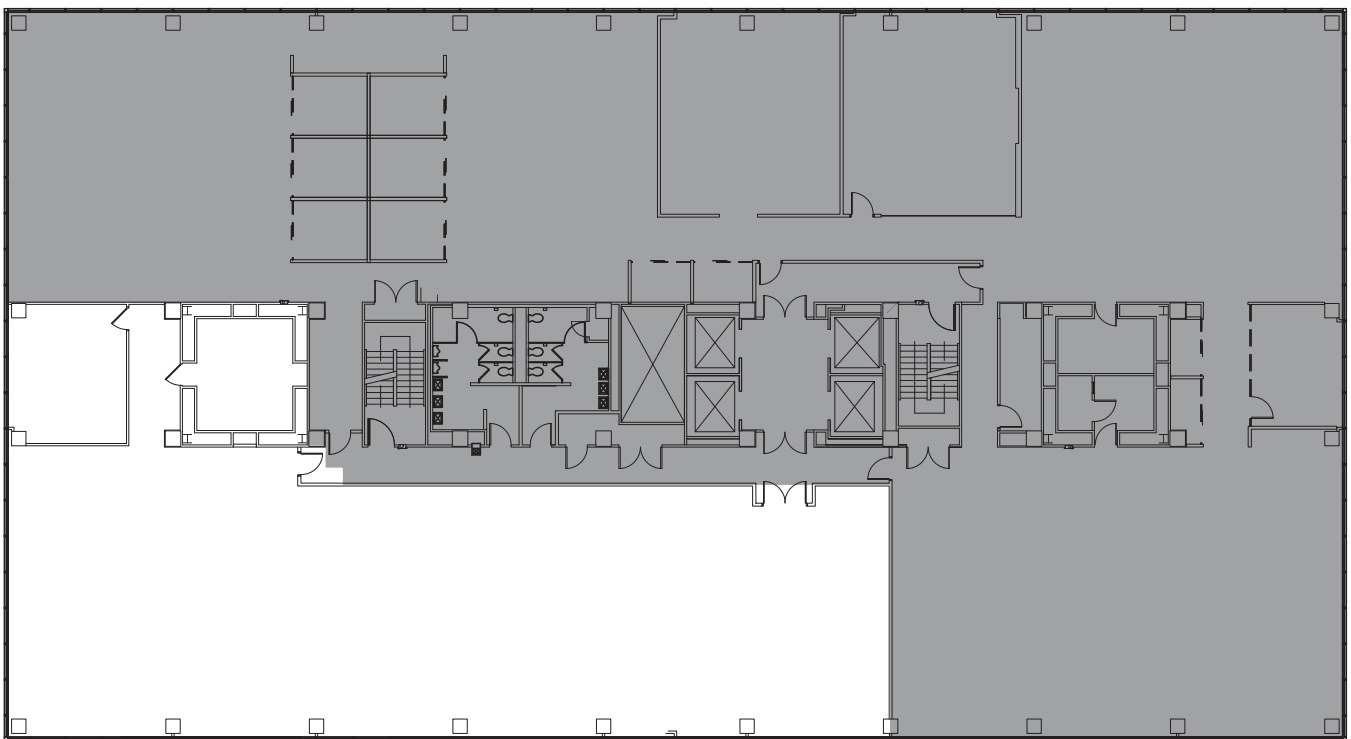

# SeaTac Office Center

## NORTH TOWER - SUITE 1111

6,452 RSF