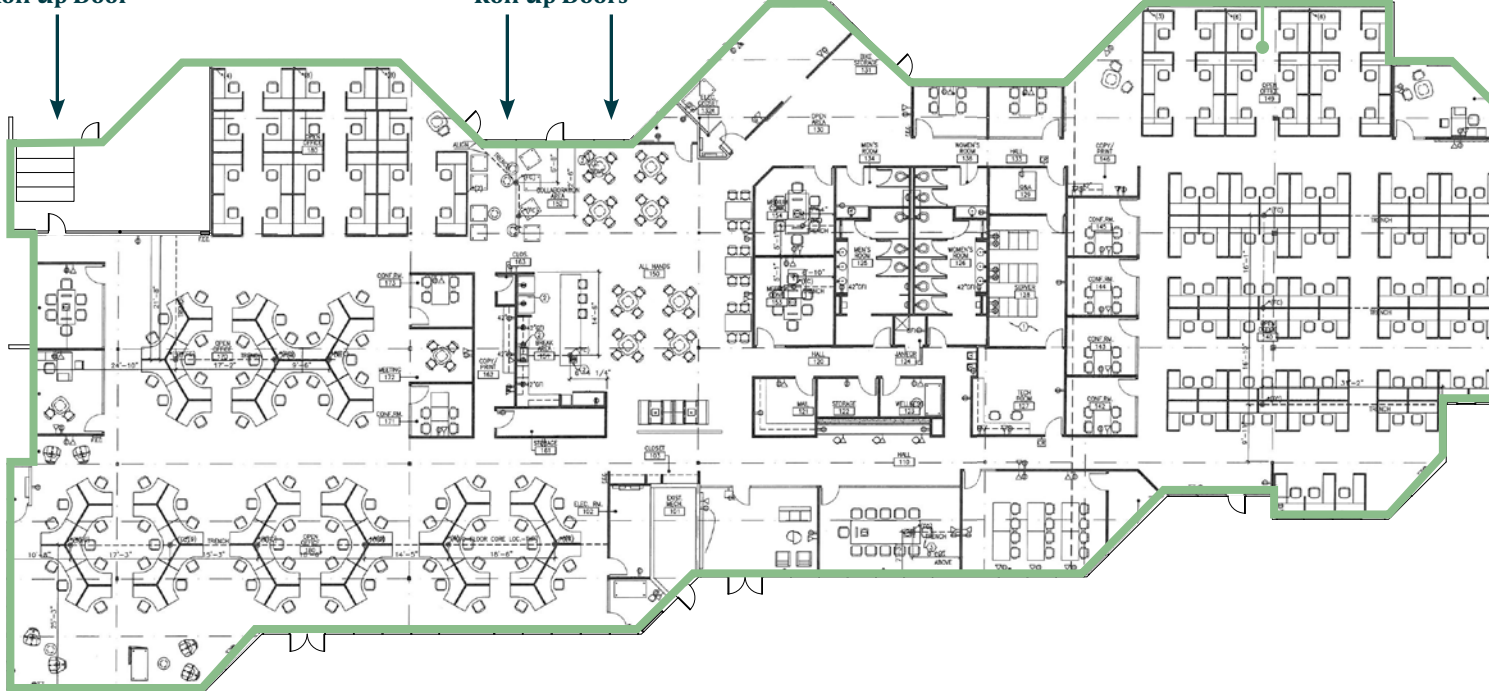

## BUILDING B: FLOOR 1

Suite B | 23,608 RSF | Available 12/1/2024

Suite B  
23,608 RSF

Grade Level  
Roll Up Door

Grade Level  
Roll Up Doors

[BACK TO AVAILABLE SPACE](#)

**BRODERICK**  
• GROUP •

**PAUL SWEENEY**  
(425) 646-5225  
sweeney@broderickgroup.com