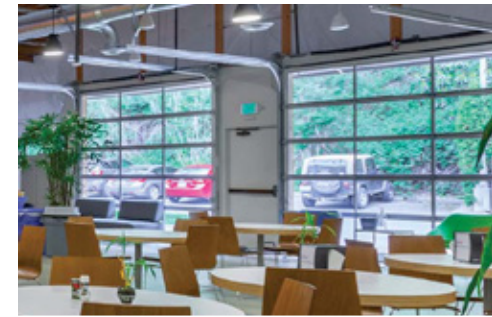

## BUILDING B: FLOOR 1

Suite B | 23,608 RSF | Available 12/1/2024

Suite B  
23,608 RSF

Grade Level  
Roll Up Door

Grade Level  
Roll Up Doors

[BACK TO AVAILABLE SPACE](#)

**BRODERICK**  
• GROUP •

**PAUL SWEENEY**  
(425) 646-5225  
sweeney@broderickgroup.com