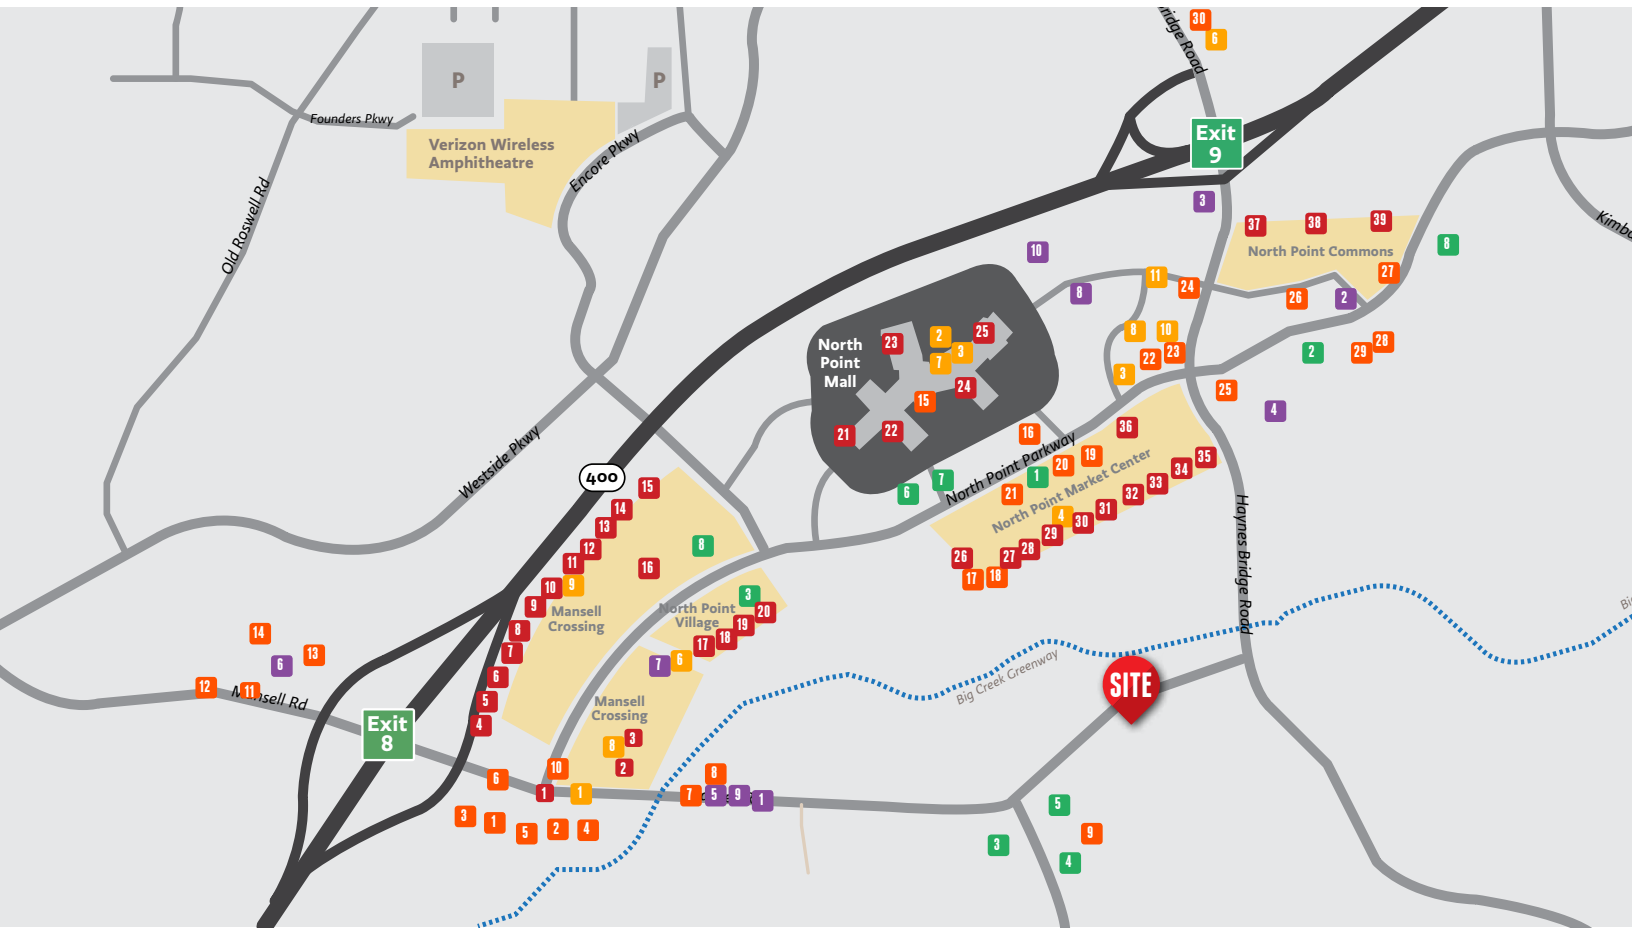

AMENITY MAP

RESTAURANTS

- 1 Atlantic Seafood Co.
- 2 Benihana Japanese
- 3 Buca di Beppo
- 4 Buffalo Wild Wings
- 5 Diner at Northpoint
- 6 P.F. Chang's China Bistro
- 7 Waffle House
- 8 Bombay Indian
- 9 Fancy Pantry
- 10 Chili's Grill & Bar
- 11 On the Border
- 12 Ray's Killer Creek
- 13 Pappadeaux
- 14 Miller Ale House
- 15 Cheesecake Factory
- 16 California Pizza Kitchen
- 17 Panera Bread
- 18 Superior Wok
- 19 Fuddrucker's
- 20 TGI Friday's
- 21 Rio Nuevo
- 22 Ruby Tuesday
- 23 Spice Tapas
- 24 Lobster House
- 25 Bahama Breeze
- 26 Sweet Tomatoes
- 27 Golden Corral
- 28 Figo Pasta
- 29 Mango's Cuban Cuisine
- 30 Sage Woodfire Tavern

FAST FOOD

- 1 Burger King
- 2 Chick-fil-A
- 3 Dairy Queen – Orange Julius
- 4 Five Guys Burger & Fries
- 5 Jason's Deli
- 6 Rising Roll
- 7 Starbucks
- 8 Steak 'n Shake
- 9 Subway
- 10 Taco Bell
- 11 Wendy's

BANKS

- 1 Bank of America
- 2 BB&T
- 3 Fidelity Bank
- 4 North Atlanta National Bank
- 5 PNC Bank
- 6 Regions Bank
- 7 SunTrust
- 8 Wells Fargo

RETAIL

MANSELL CROSSING

- 1 AT&T
- 2 AMC Theatres
- 3 Barnes & Noble
- 4 Toys 'R Us
- 5 Home Decorators
- 6 ULTA
- 7 TJ Maxx
- 8 Office Max
- 9 Michael's
- 10 Sports Authority
- 11 T-Mobile
- 12 DSW Shoes
- 13 Hallmark
- 14 HomeGoods
- 15 BuyBuy Baby
- 16 Rooms To Go

- 26 Regal North Point Market 8
- 27 Dick's Sporting Goods
- 28 Babies 'R Us
- 29 PetsMart
- 30 Marshalls
- 31 Stein Mart
- 32 Nordstrom Rack
- 33 Old Navy
- 34 Bed Bath & Beyond
- 35 Target
- 36 Party City