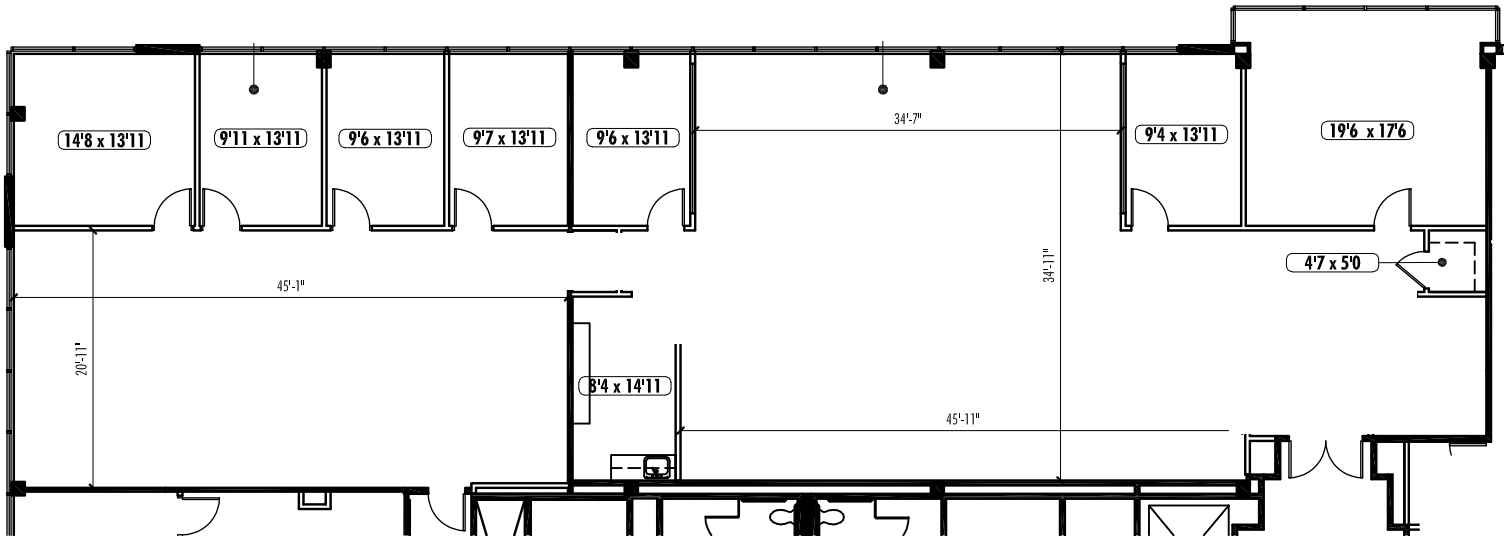

SUITE 200 – 4,990 RSF AVAILABLE

Key Plan

4555 Mansell Road

Alpharetta, GA 30022

SUITE 210 - 1,925 RSF AVAILABLE

Key Plan

4555 Mansell Road

Alpharetta, GA 30022