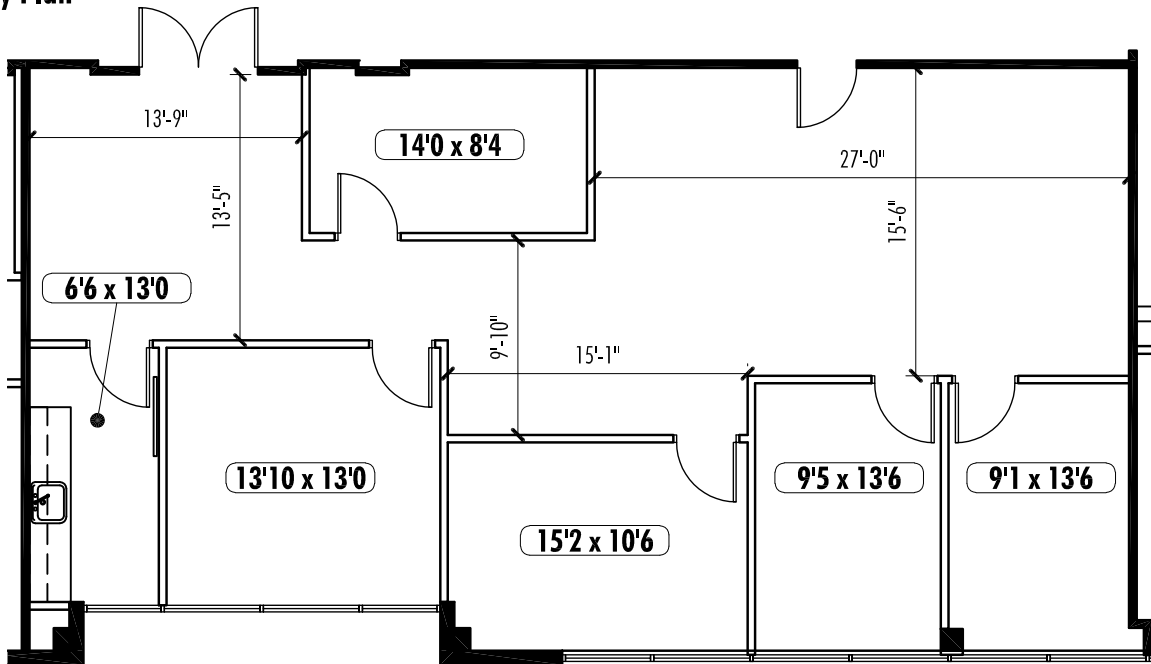

SUITE 200 – 4,990 RSF AVAILABLE

Key Plan

4555 Mansell Road

Alpharetta, GA 30022

SUITE 210 - 1,925 RSF AVAILABLE

Key Plan

4555 Mansell Road

Alpharetta, GA 30022