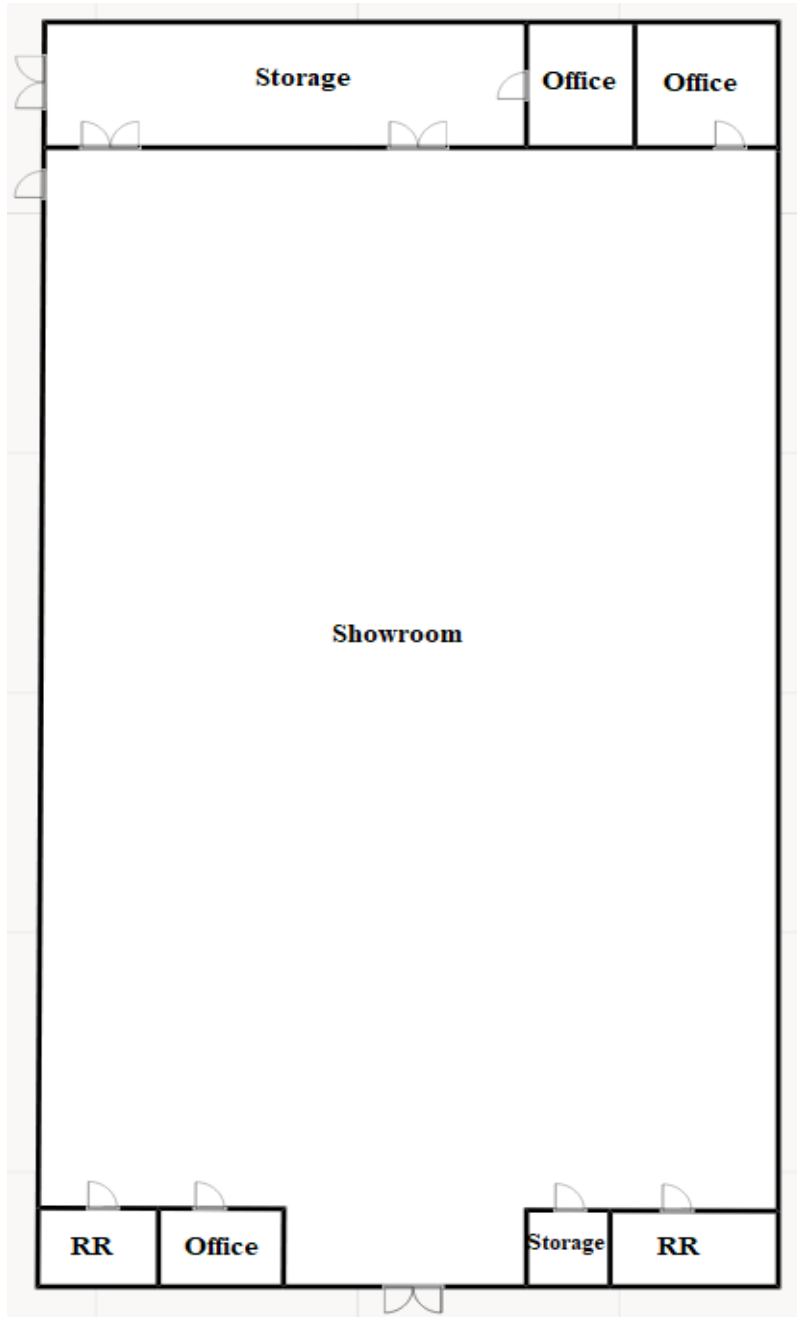

Floorplan

6331 Carolina Beach Rd. Unit 5, Wilmington, NC 28412

Appx 9,000 +/- SF

*** NOT TO SCALE***