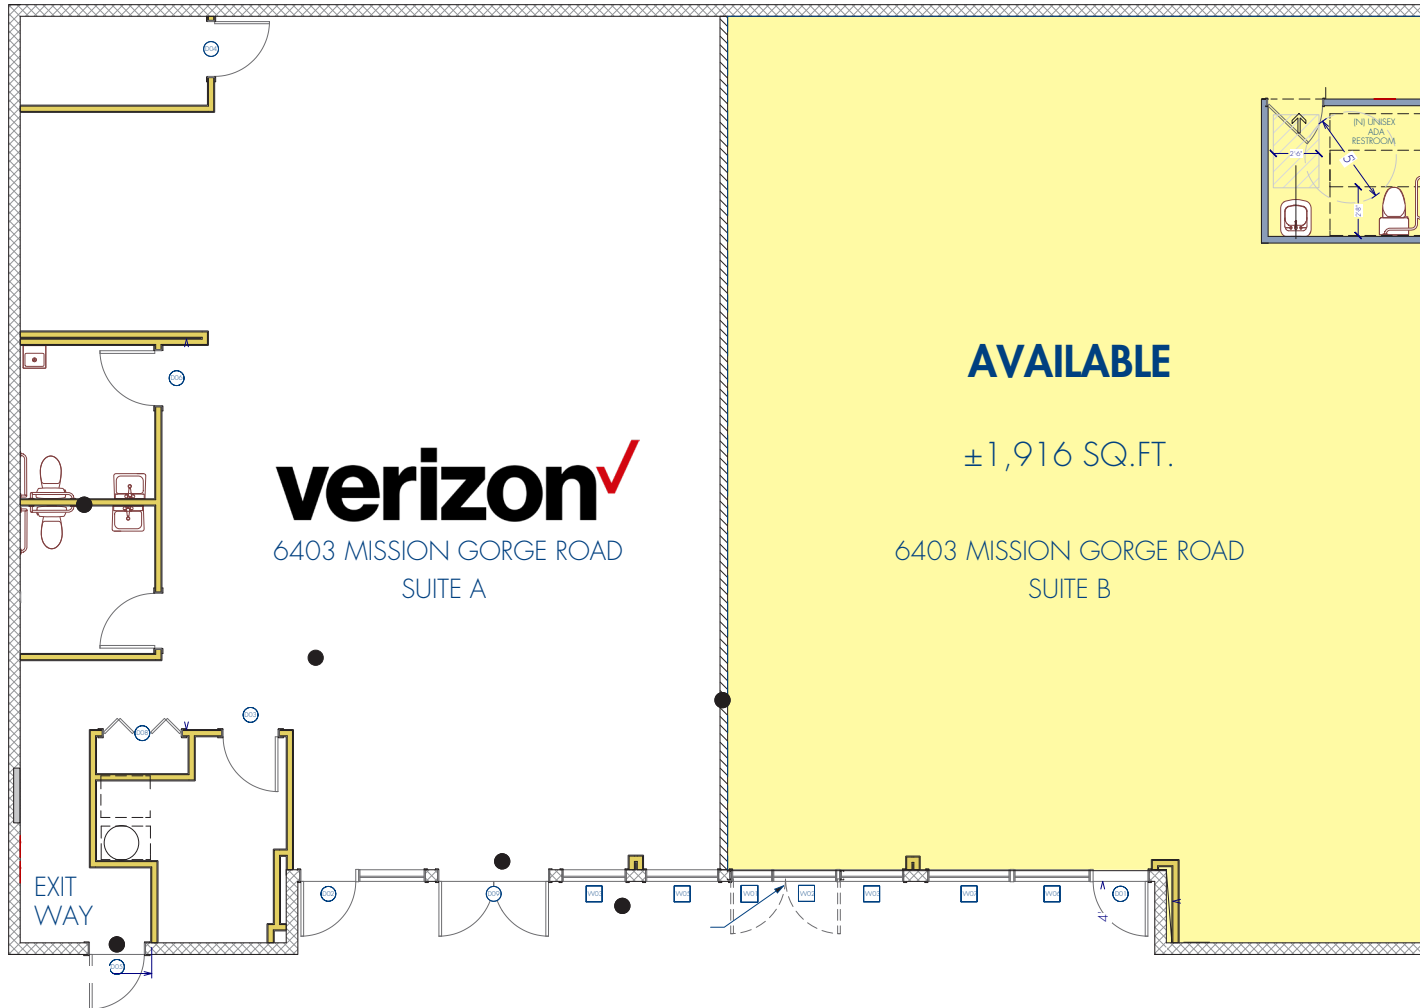

FOR LEASE

6403 Mission Gorge Rd

6403 MISSION GORGE ROAD, SAN DIEGO, CA 92120

RETAIL