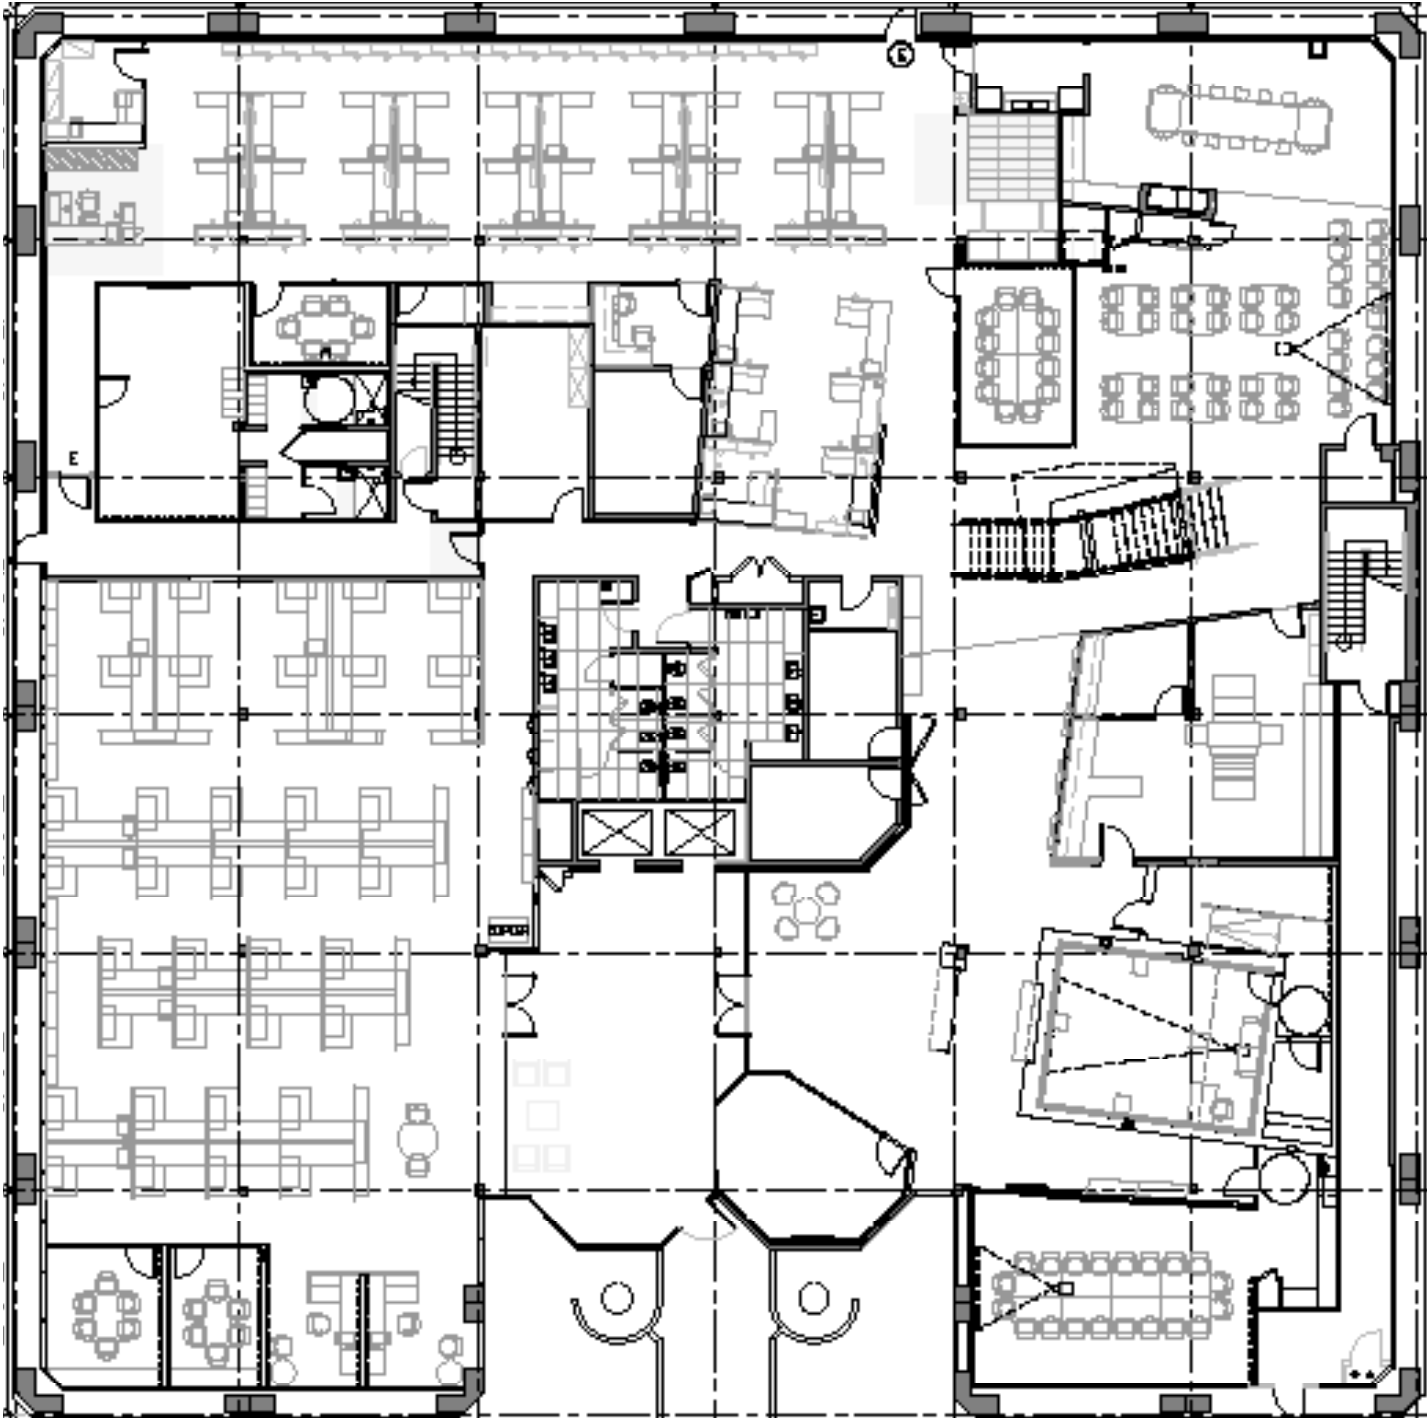

# playa\_jefferson

a campus for creativity

***A premier 2-Floor Playa Vista opportunity.  
36,887 SF***

- ***250,000 SF fully renovated creative campus***
- ***Directly across the street from The Runway amenities - Whole Foods, Cinemark, Starbucks, and more***
- ***Dramatic, architectural atrium design***
- ***Collaborative outdoor gathering spaces***
- ***Strong creative tenant community***

# Floorplans

Building D  
1st Floor

16,523 SF

# Floorplans

Building D  
2nd Floor

20,364 SF