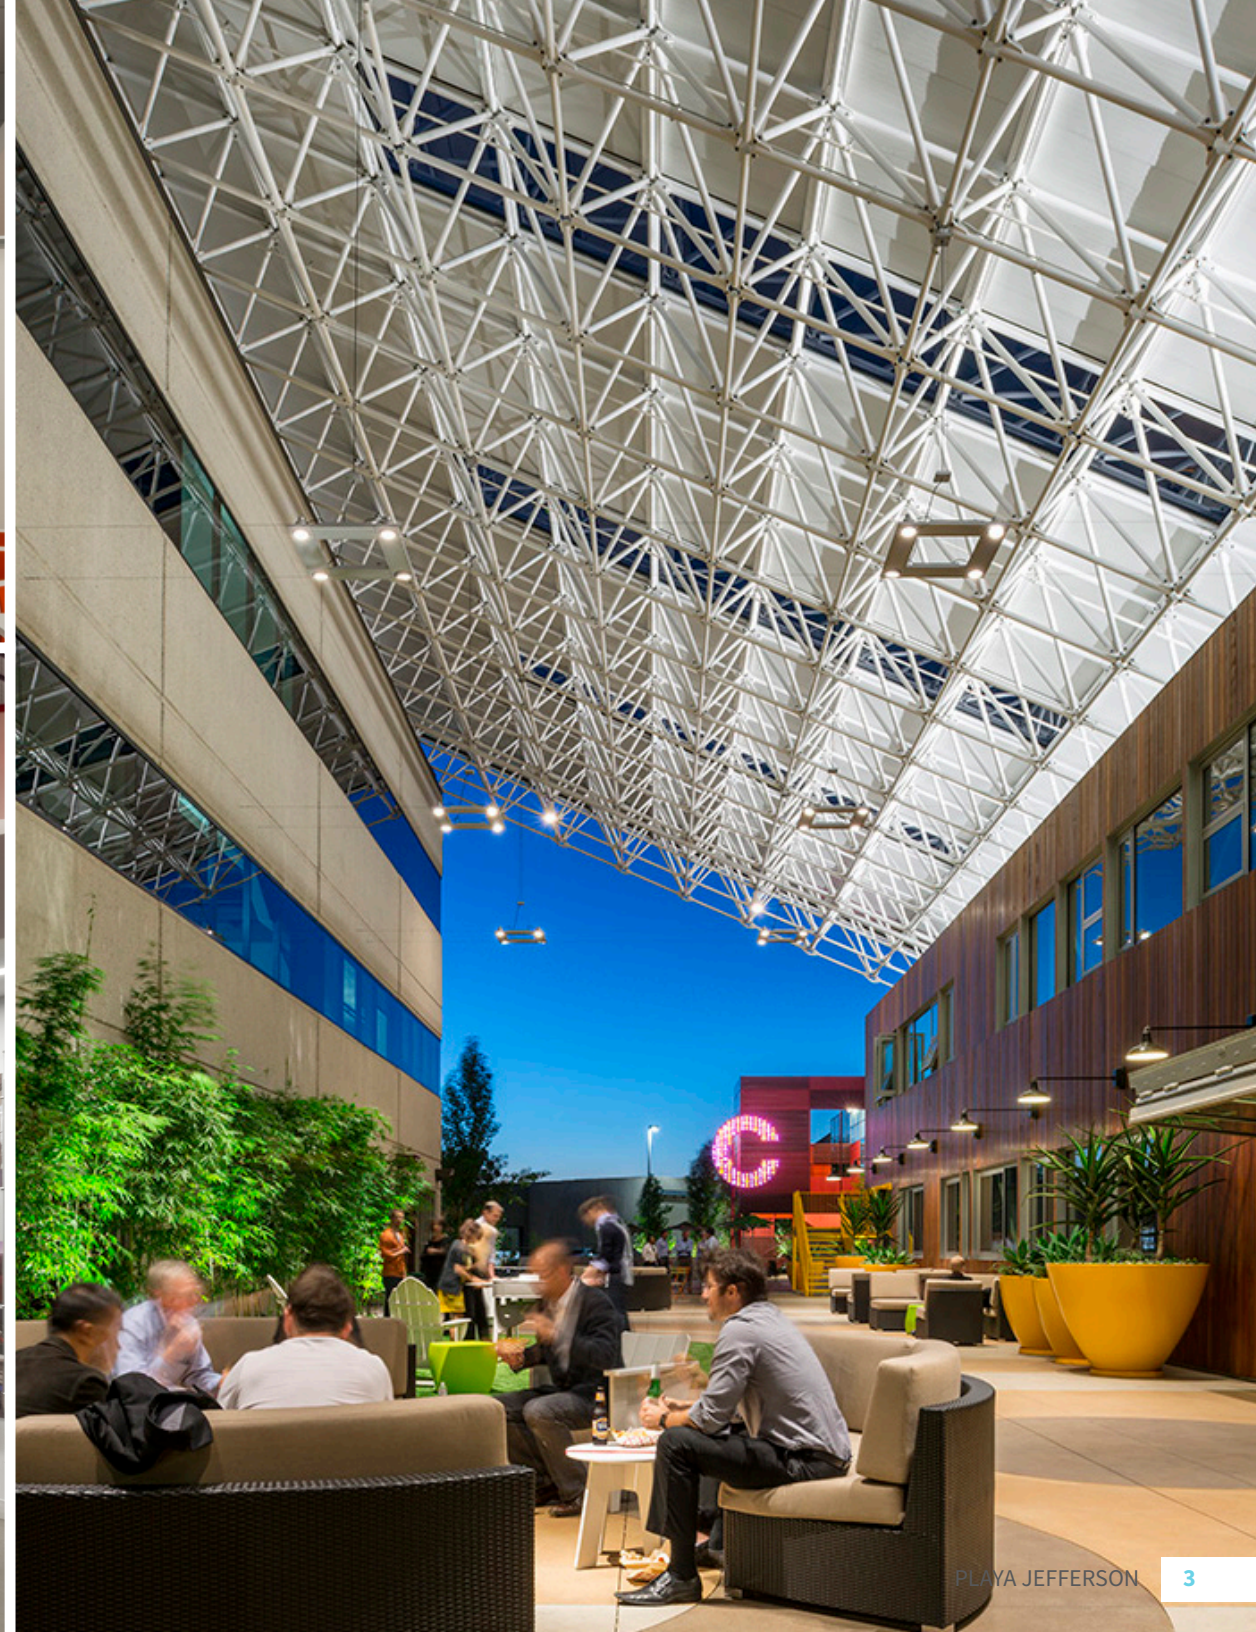

A photograph of a modern building with a large, cantilevered roof structure made of a white metal lattice. The building has a mix of wood paneling and large glass windows. In the foreground, there is an outdoor courtyard with green grass, several people sitting in chairs, and some trees. The sky is a clear blue.

# playa\_jefferson

a campus for creativity

***A premier 2-Floor Playa Vista opportunity.  
36,887 SF***

- ***250,000 SF fully renovated creative campus***
- ***Directly across the street from The Runway amenities - Whole Foods, Cinemark, Starbucks, and more***
- ***Dramatic, architectural atrium design***
- ***Collaborative outdoor gathering spaces***
- ***Strong creative tenant community***