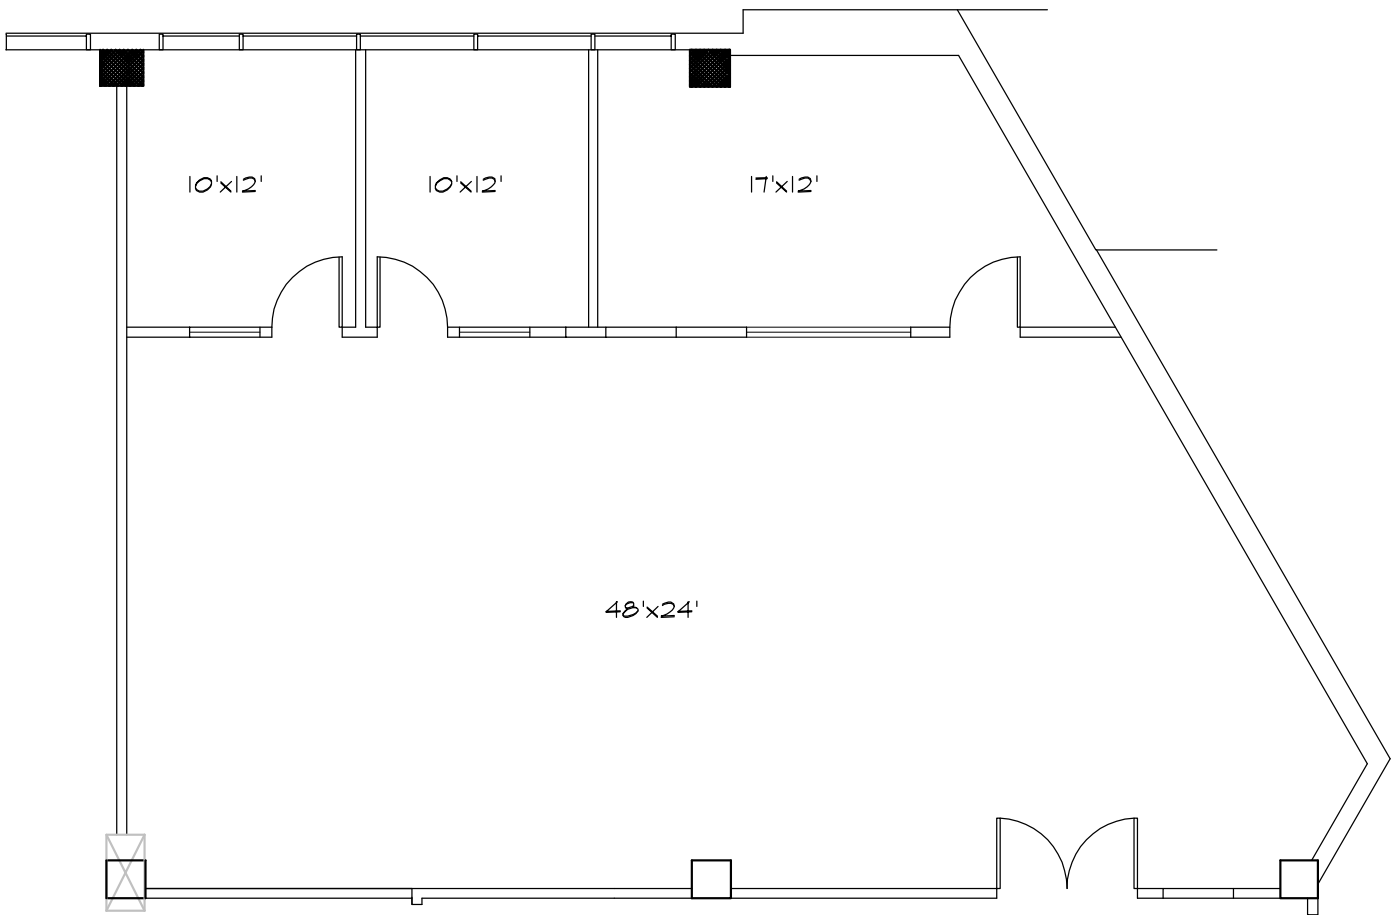

FOR LEASE > OFFICE

Park Place

Tampa Bay Florida

311 PARK PLACE BOULEVARD, CLEARWATER, FL 33759

Suite 140 ±1,880 RSF

KEY PLAN

ALAN FELDSHUE
+1 727 442 7296
CLEARWATER, FL
alan.feldshue@colliers.com

MELANIE JACKSON
+1 727 442 7188
CLEARWATER, FL
melanie.jackson@colliers.com