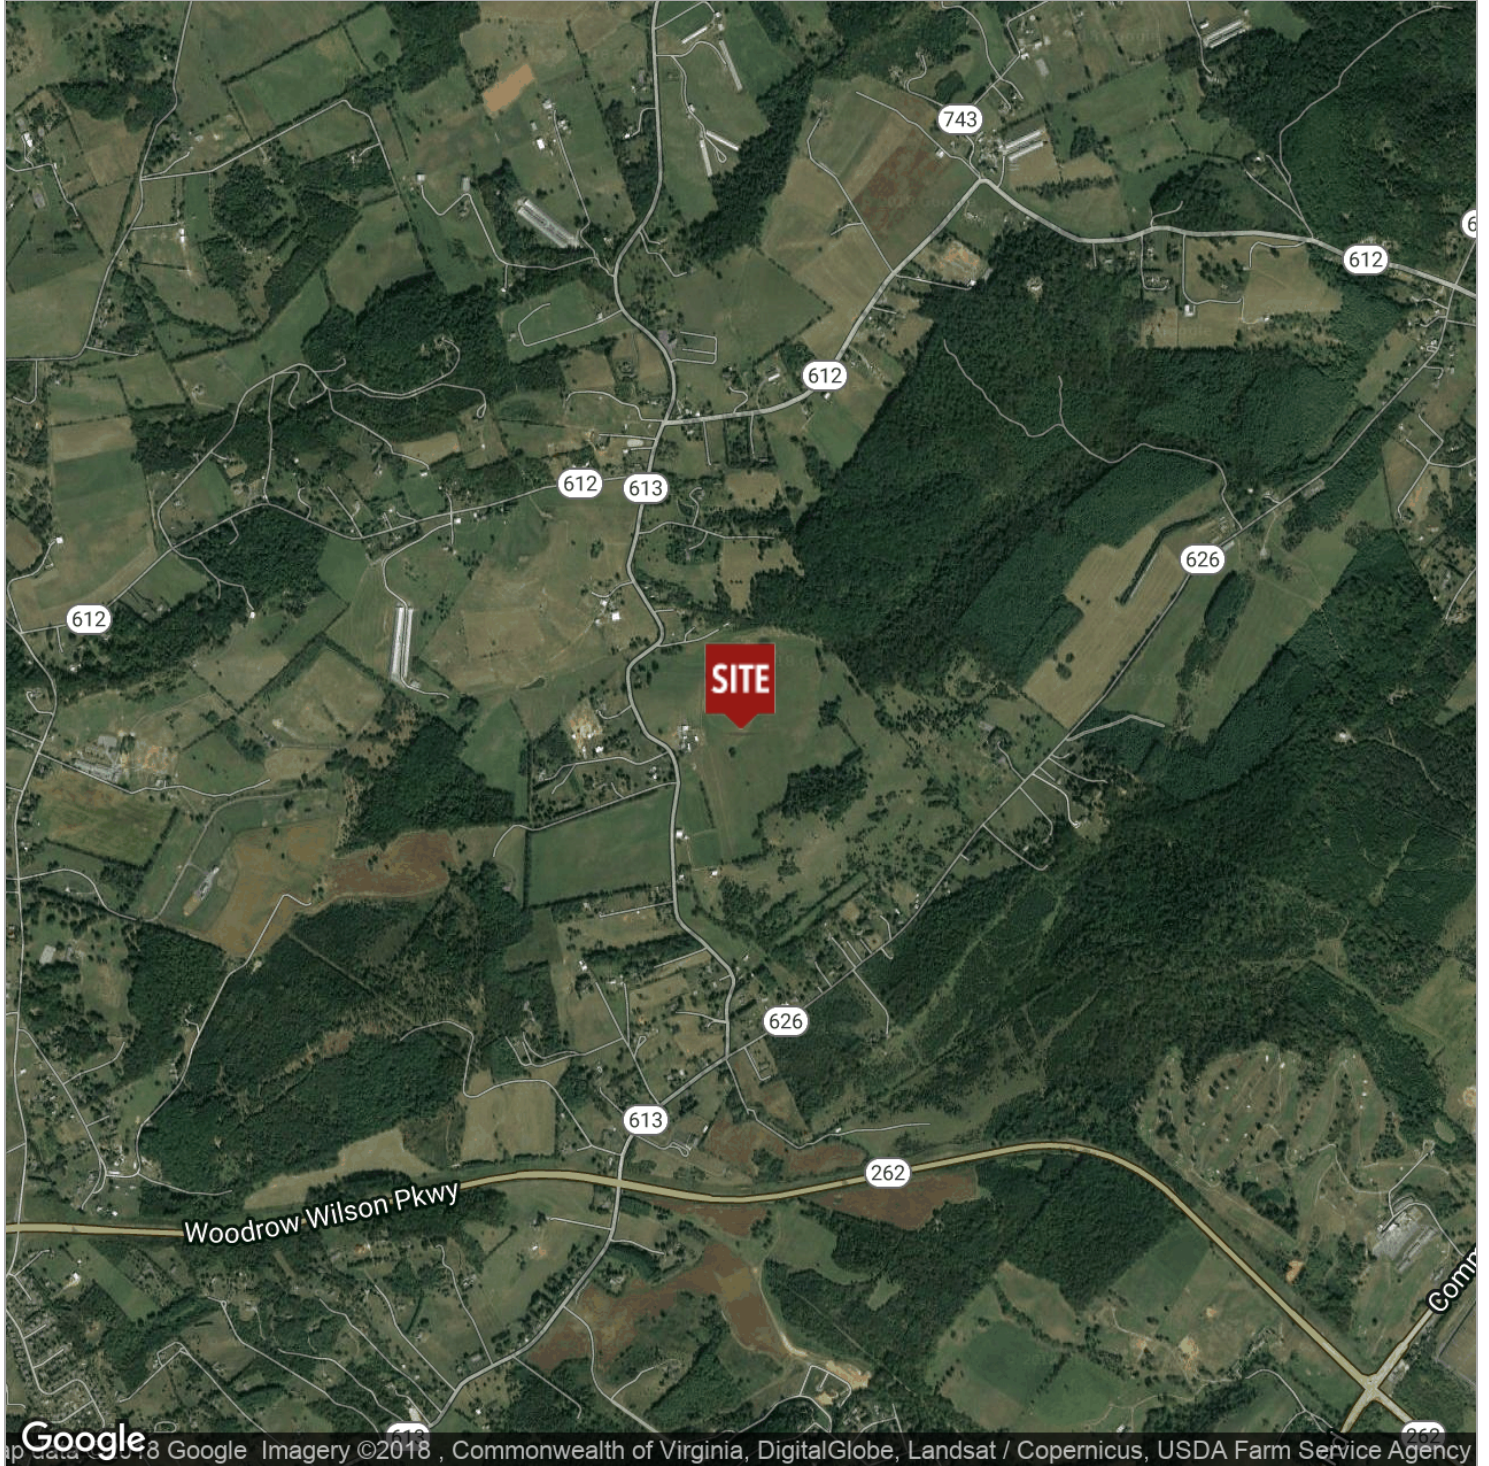

---

142 ACRES FARMLAND JUST OFF STAUNTON BYPASS

2245 Spring Hill Road, Staunton, VA 24401

Location Maps

For More Information:

Greg Keeler

540.478.5232

greg.keeler@cottonwood.com

COTTONWOOD
COMMERCIAL
A COMMERCIAL REAL ESTATE BROKERAGE