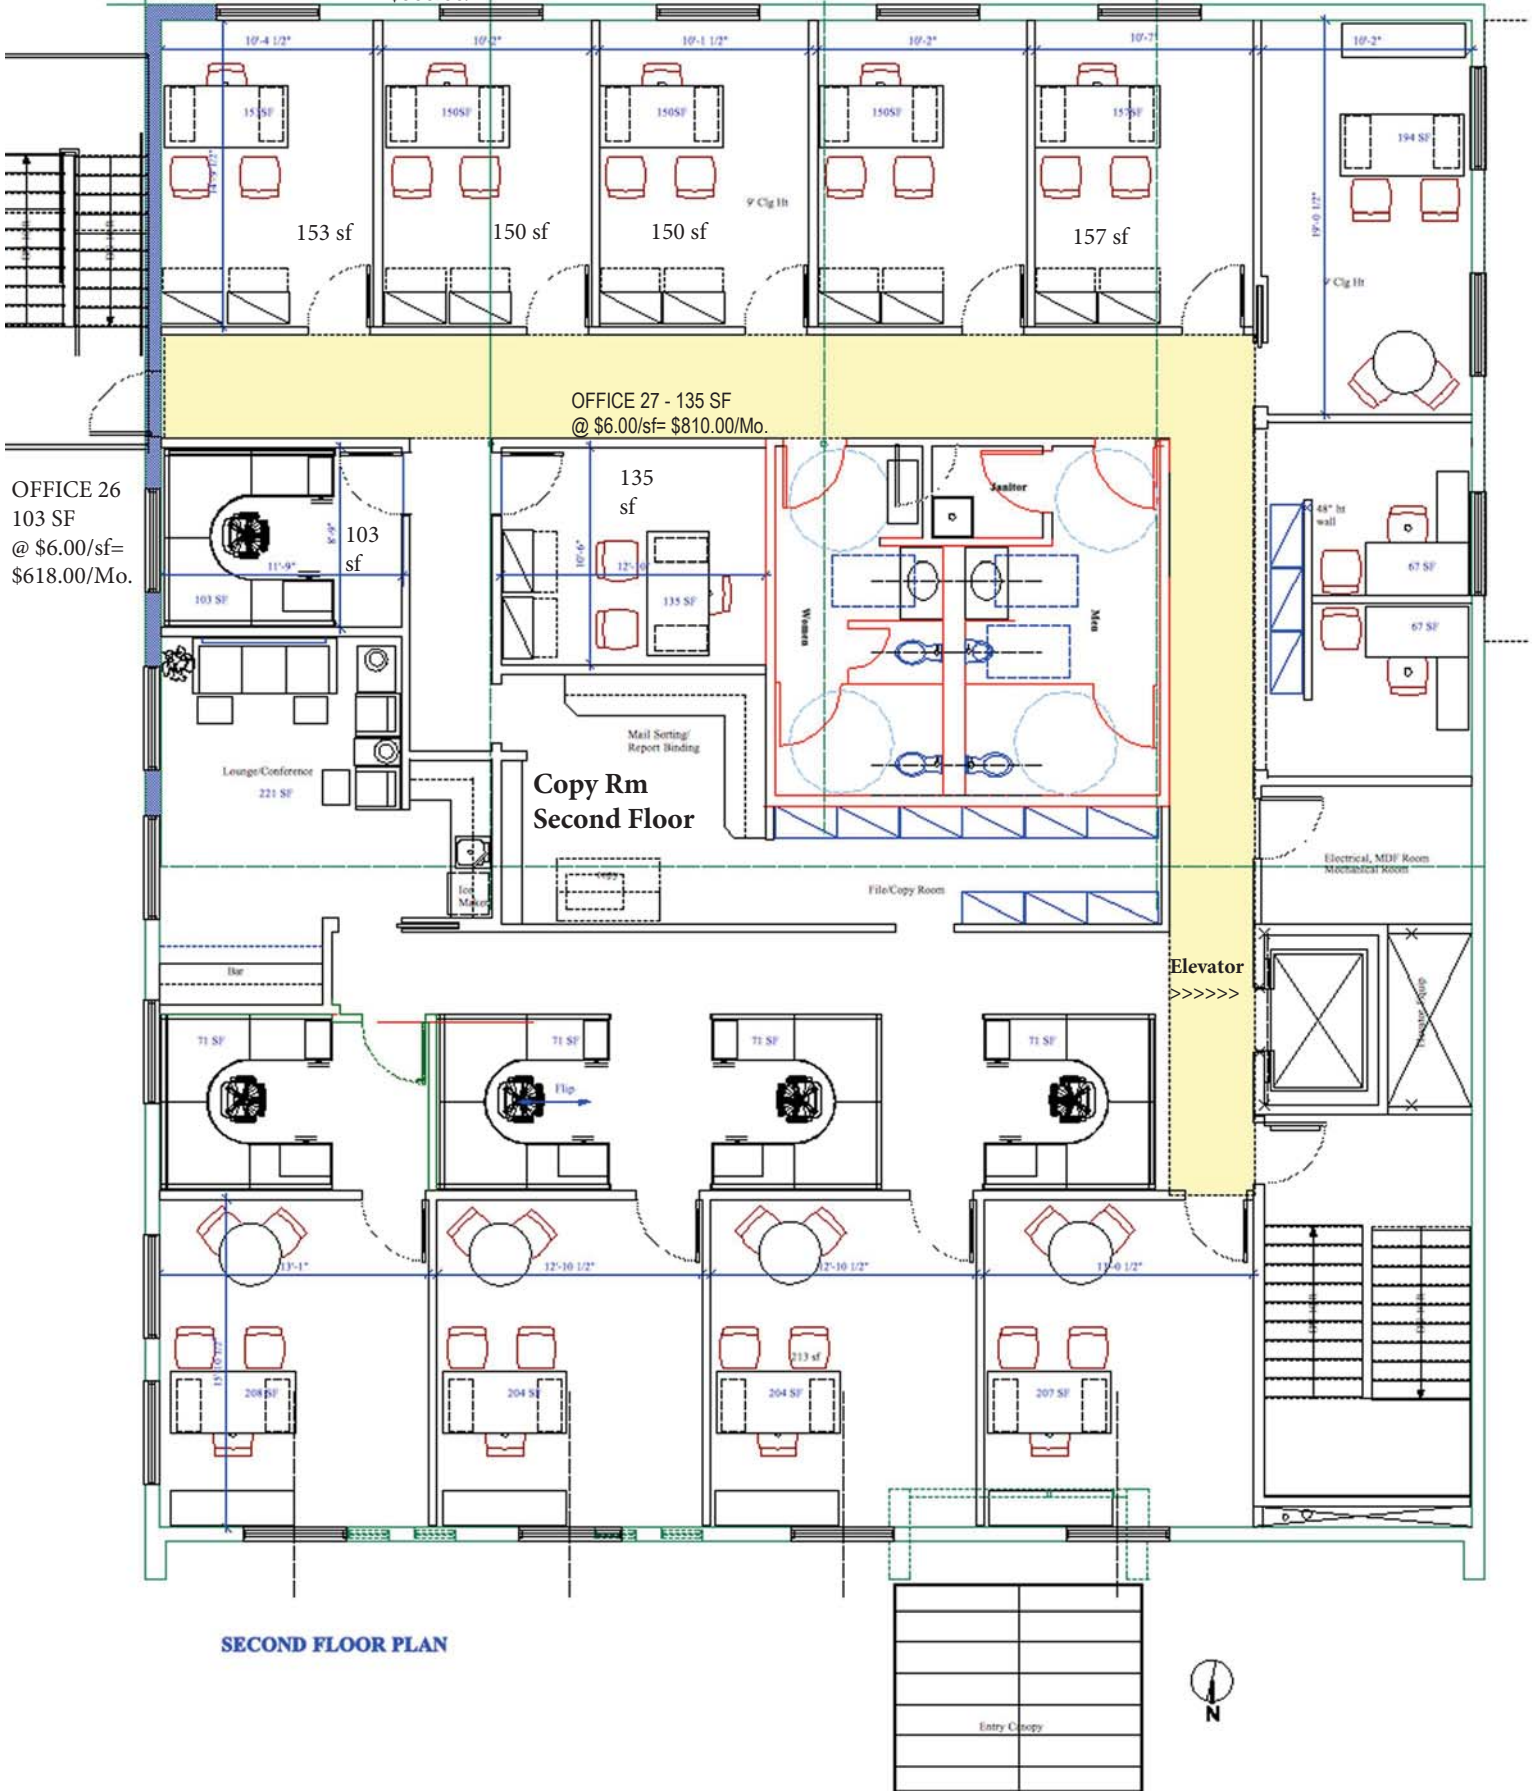

OFFICE 7
153 SF @ \$6.00/sf
=\$918.00/Mo.

OFFICE 29
150 SF
@ \$6.00/sf=
\$900.00/Mo.

OFFICE 30
150 SF @ \$6.00/sf=
\$900.00/Mo.

OFFICE 32
157 SF @ \$6.00/sf=
\$942.00/Mo.

**Second floor
available offices**

OFFICE 26
103 SF
@ \$6.00/sf=
\$618.00/Mo.

OFFICE 27 - 135 SF
@ \$6.00/sf= \$810.00/Mo.

SECOND FLOOR PLAN