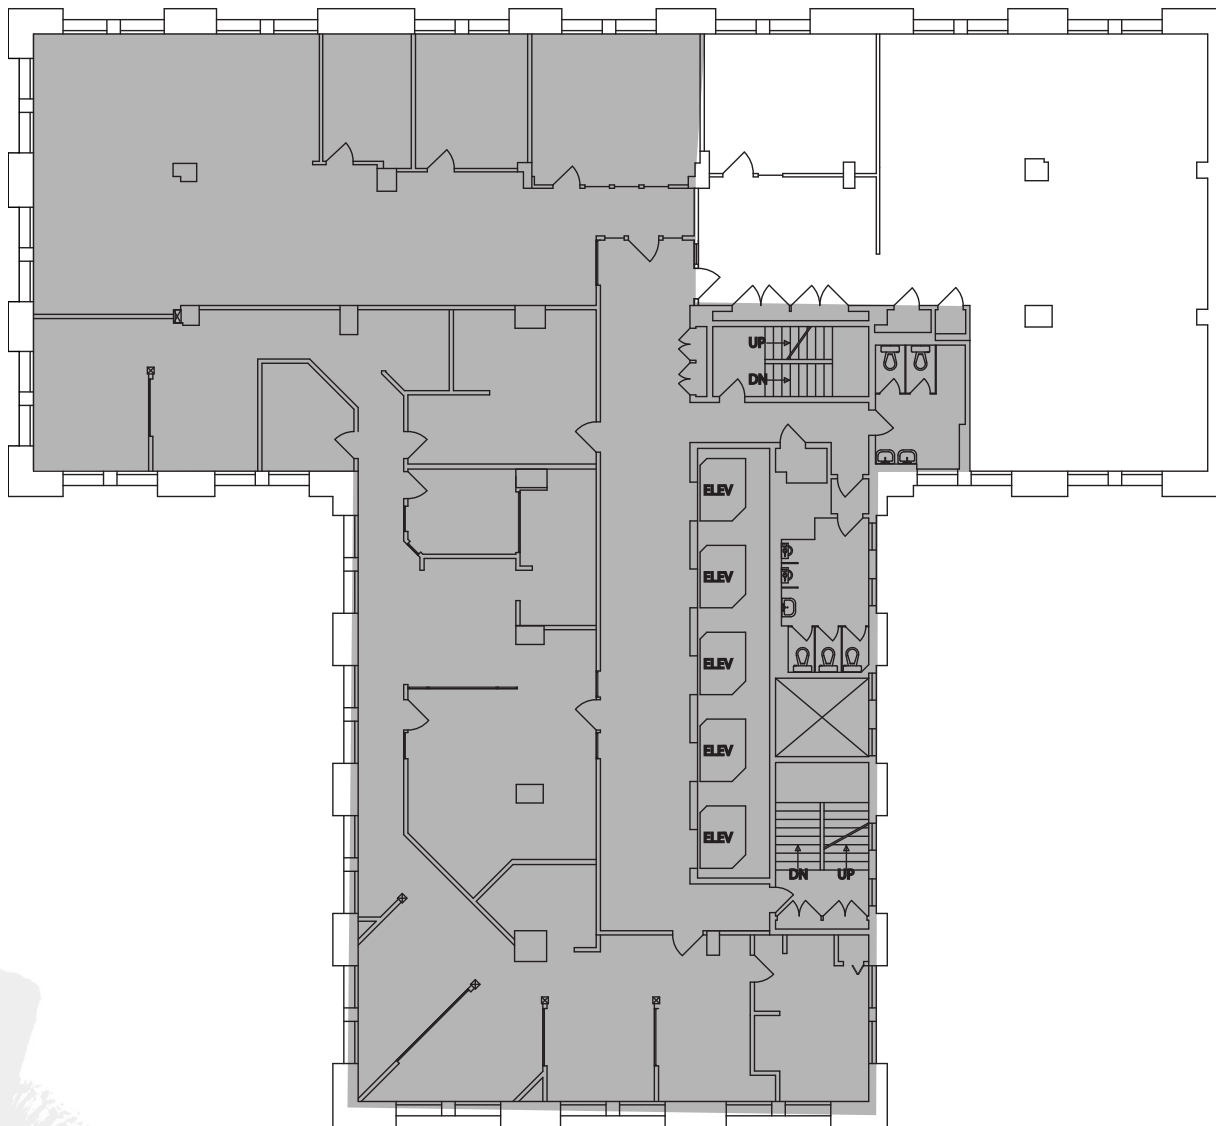

Seattle Tower

SUITE 1315

2,412 RSF

CONTACT

Cleita Harvey
+1 206 607 1794
cleita.harvey@am.jll.com

Kathryn Pope
+1 206 607 1720
kathryn.pope@am.jll.com

Jones Lang LaSalle Brokerage, Inc.

DISCLAIMER © 2020 Jones Lang LaSalle IP, Inc. All rights reserved. All information contained herein is from sources deemed reliable; however, no representation or warranty is made to the accuracy thereof.