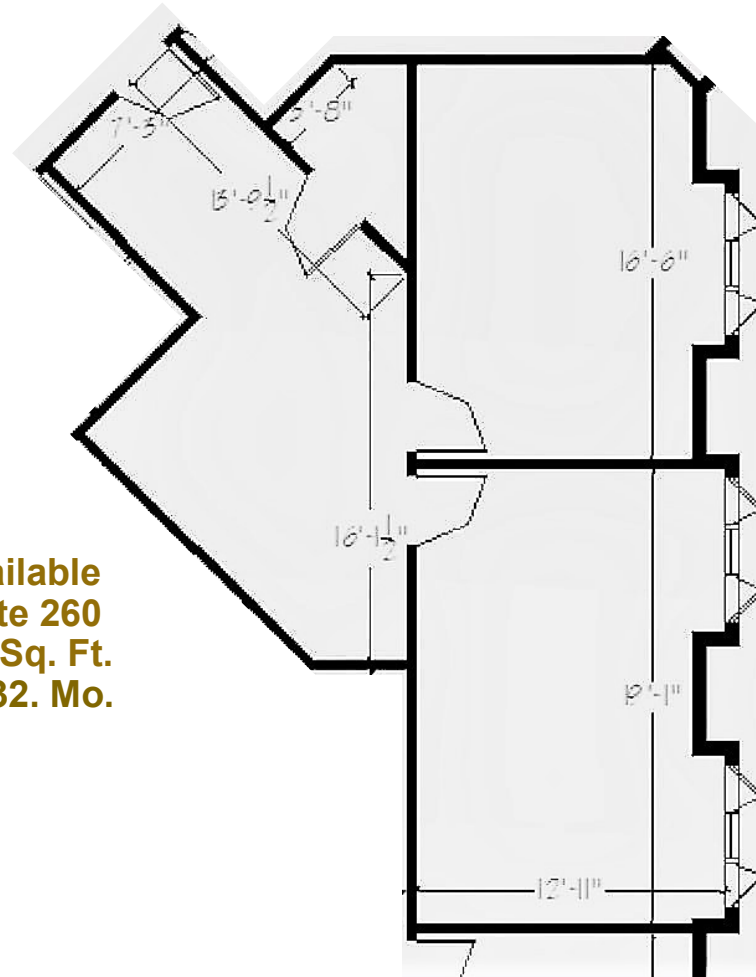

**Available  
Suite 260  
774 Sq. Ft.  
\$1032. Mo.**

*Building Innovation on Tradition*