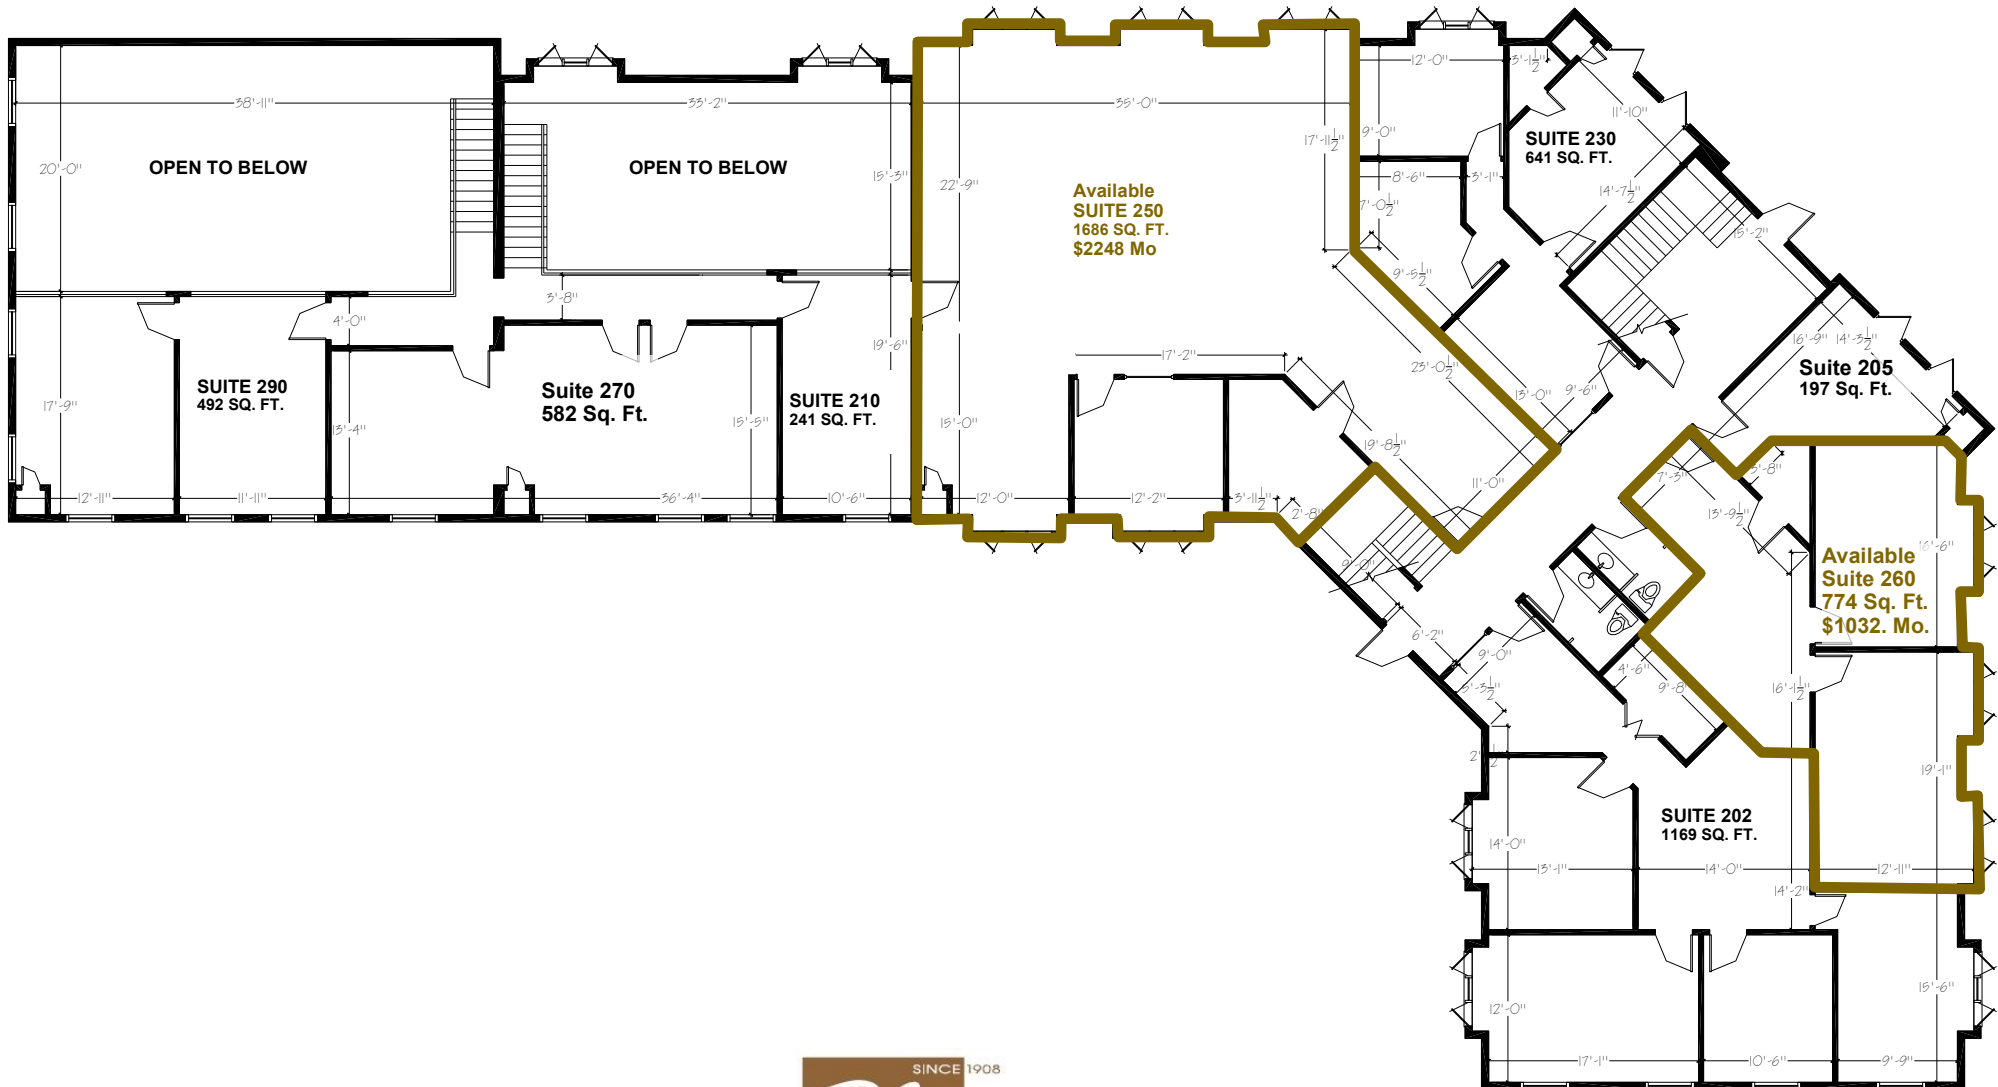

Building Innovation on Tradition