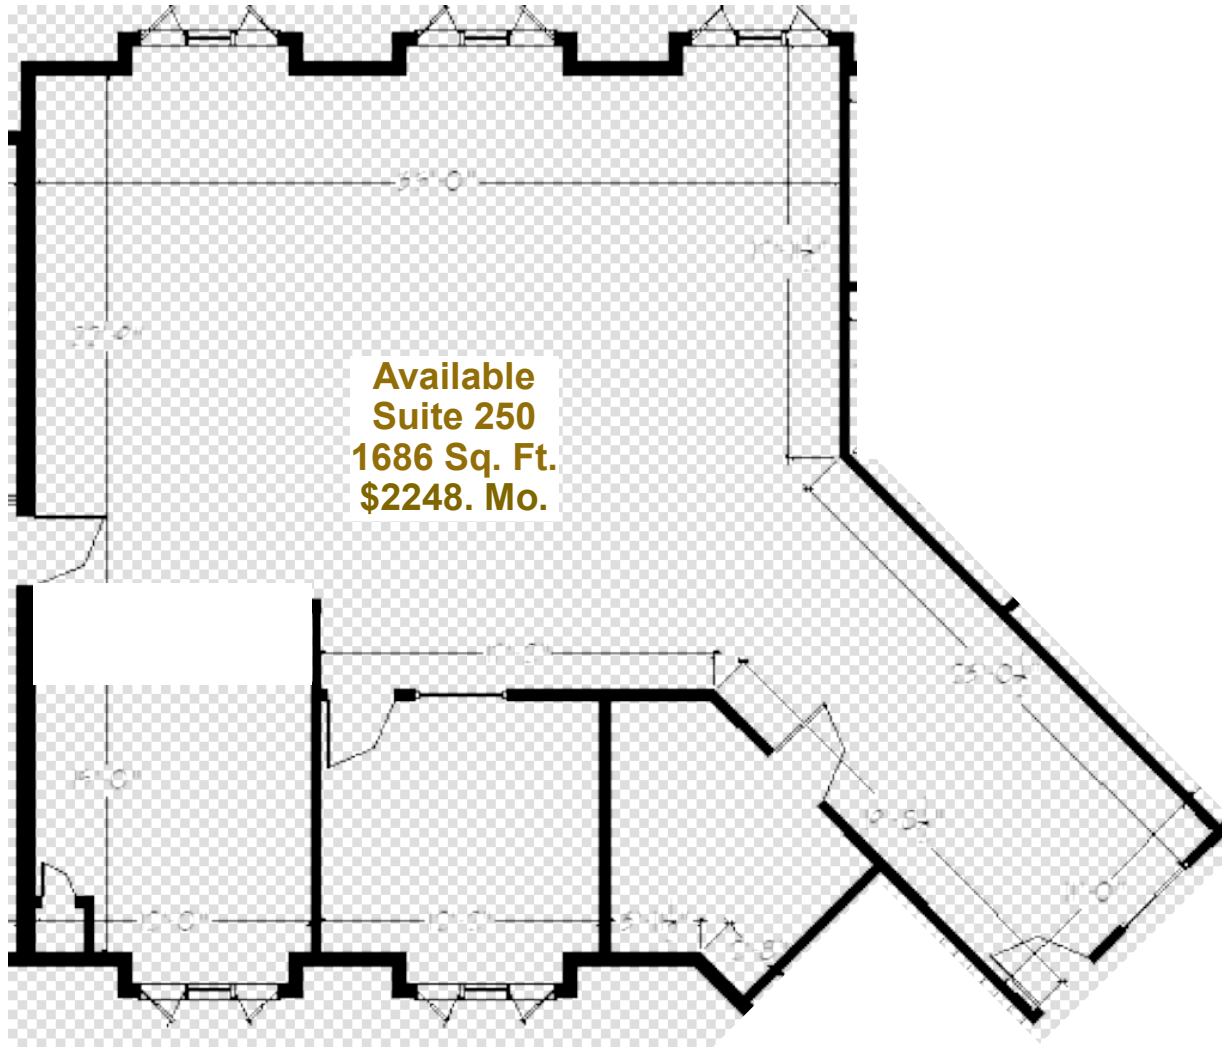

Building Innovation on Tradition