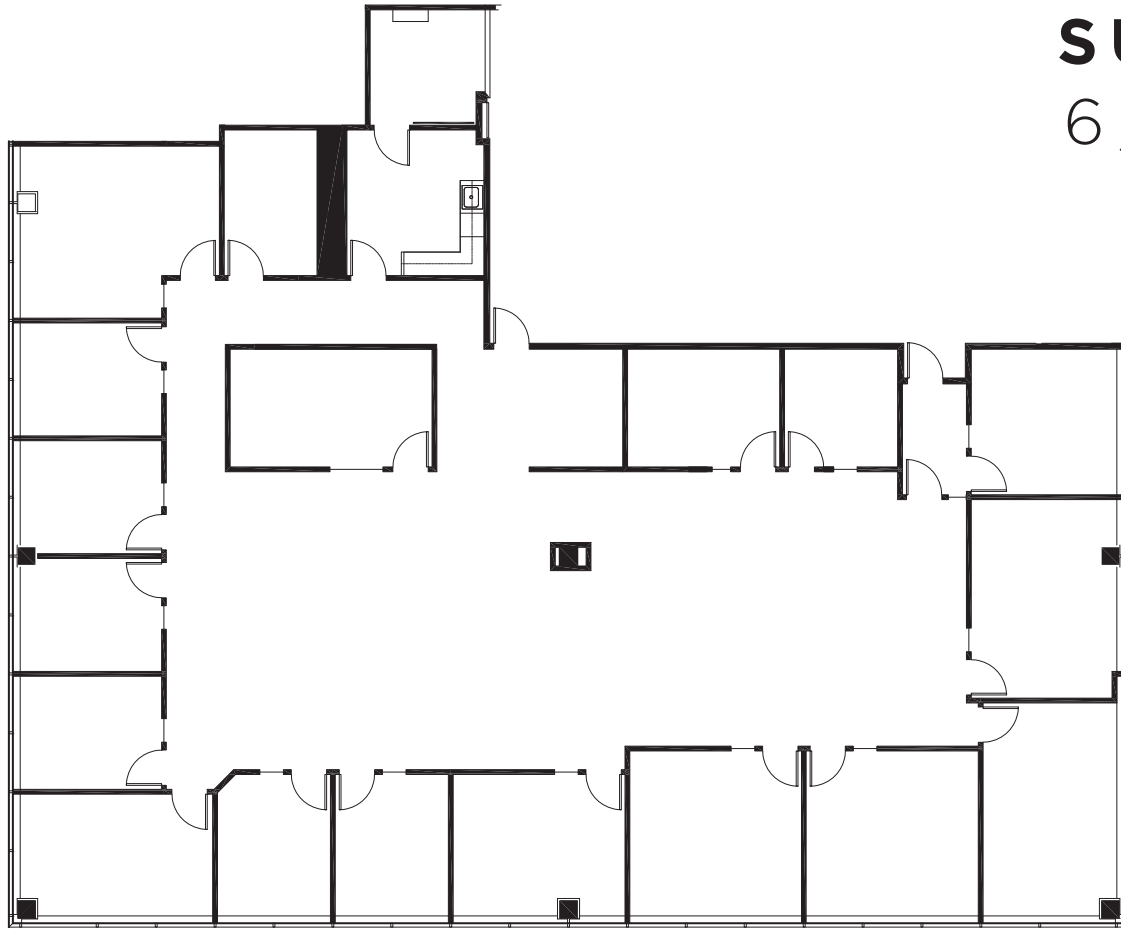

PANORAMA

CORPORATE CENTER

ENGLEWOOD, CO 80112

FLOOR PLAN

SUITE 140

6,322 RSF

KEY PLAN

JOHN MAROLD
+1 720 528 6355
john.marold@cbre.com

LINDSAY GILBERT
+1 720 528 6360
lindsay.gilbert@cbre.com