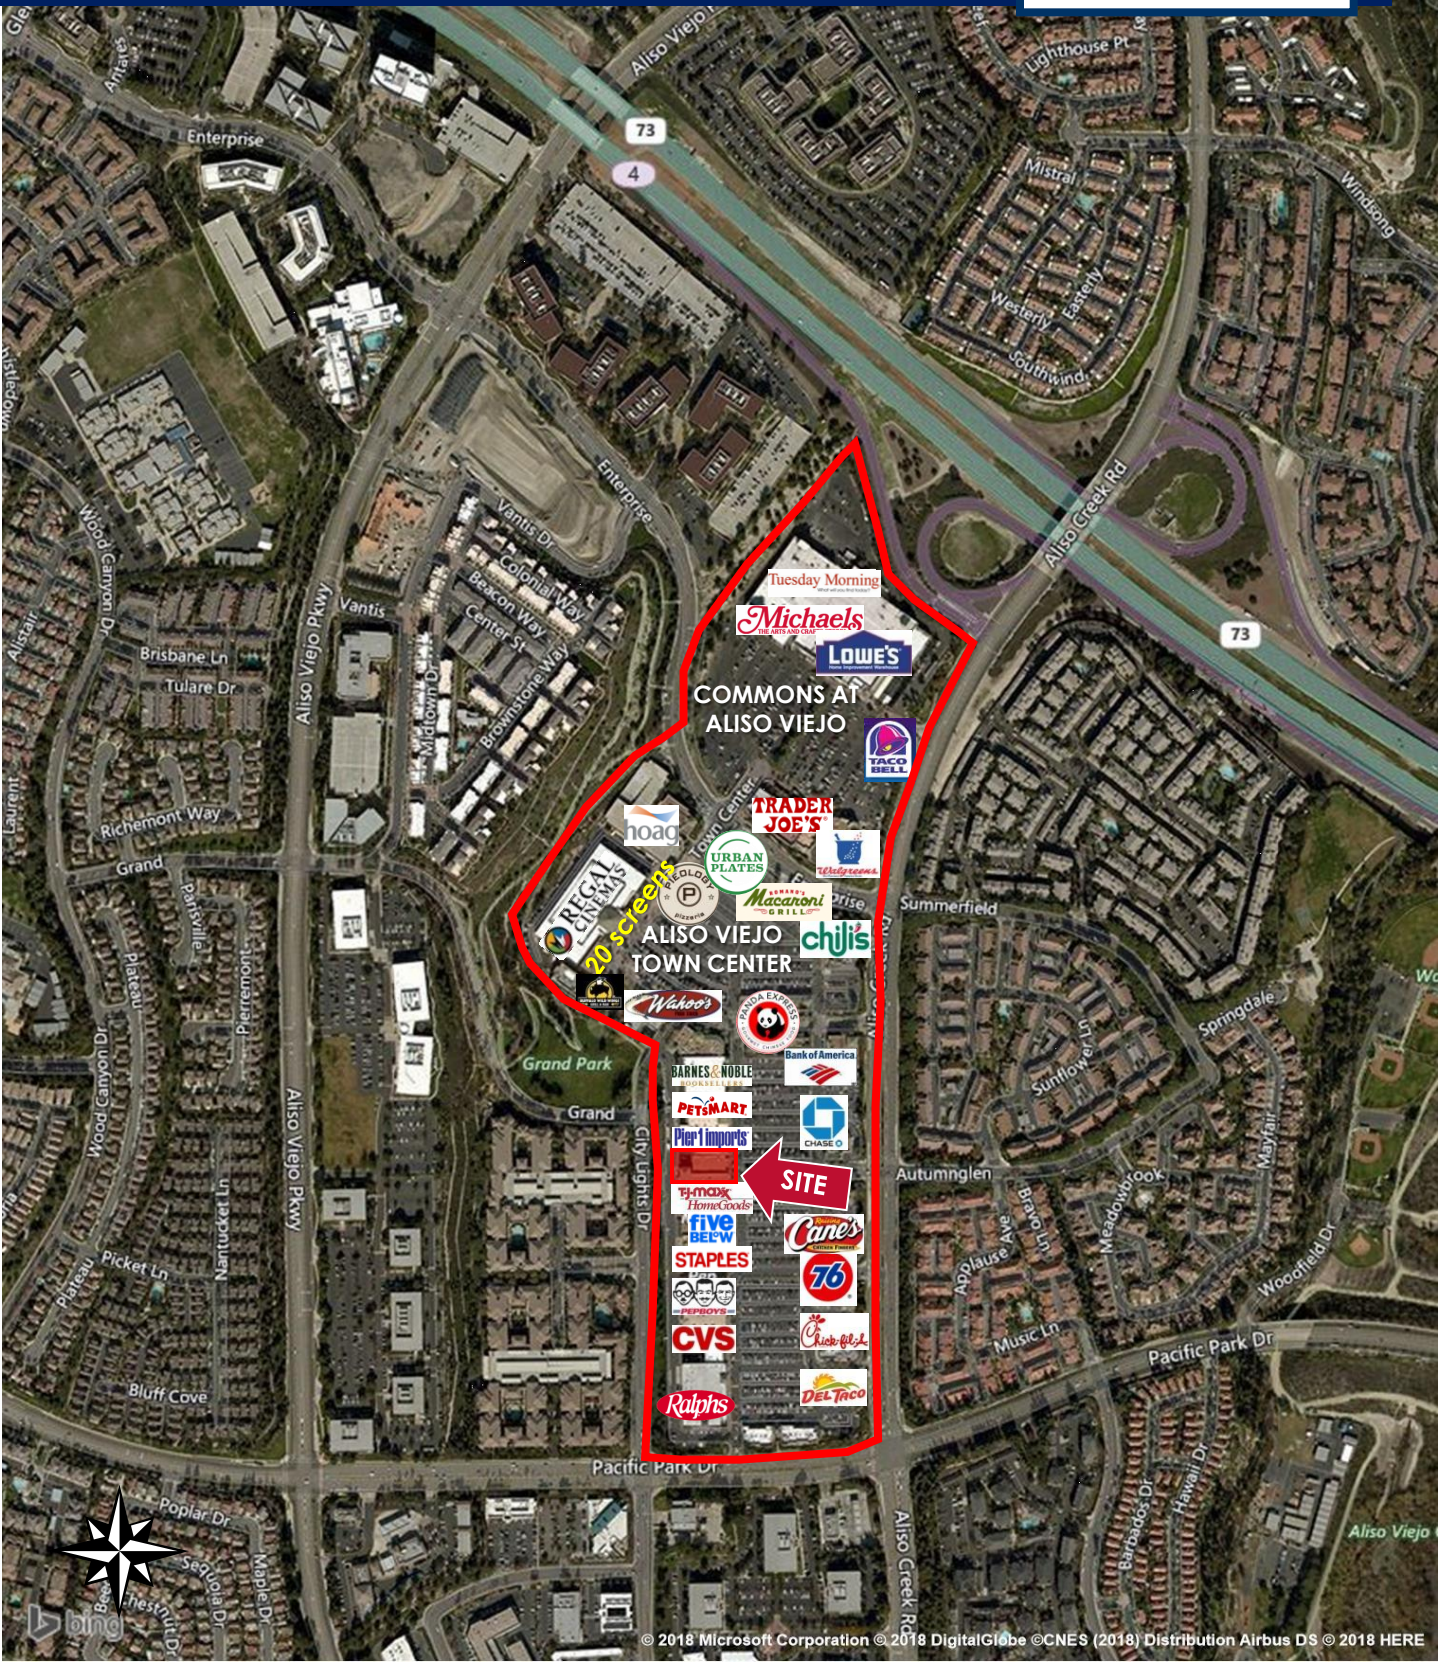

# Aliso Viejo Town Center Retail Aerial

- 20 screens
- Tuesday Morning
  - Michaels
  - LOWE'S
  - TACO BELL
  - TRADER JOE'S
  - chili's
  - Wahoo's
  - Bank of America
  - BARNES & NOBLE
  - PETSMART
  - Pier 1 Imports
  - Chase
  - HomeGoods
  - five BEEW
  - STAPLES
  - CVS
  - Ralphs
  - 76
  - Canes
  - Del Taco
  - Chick-fil-A