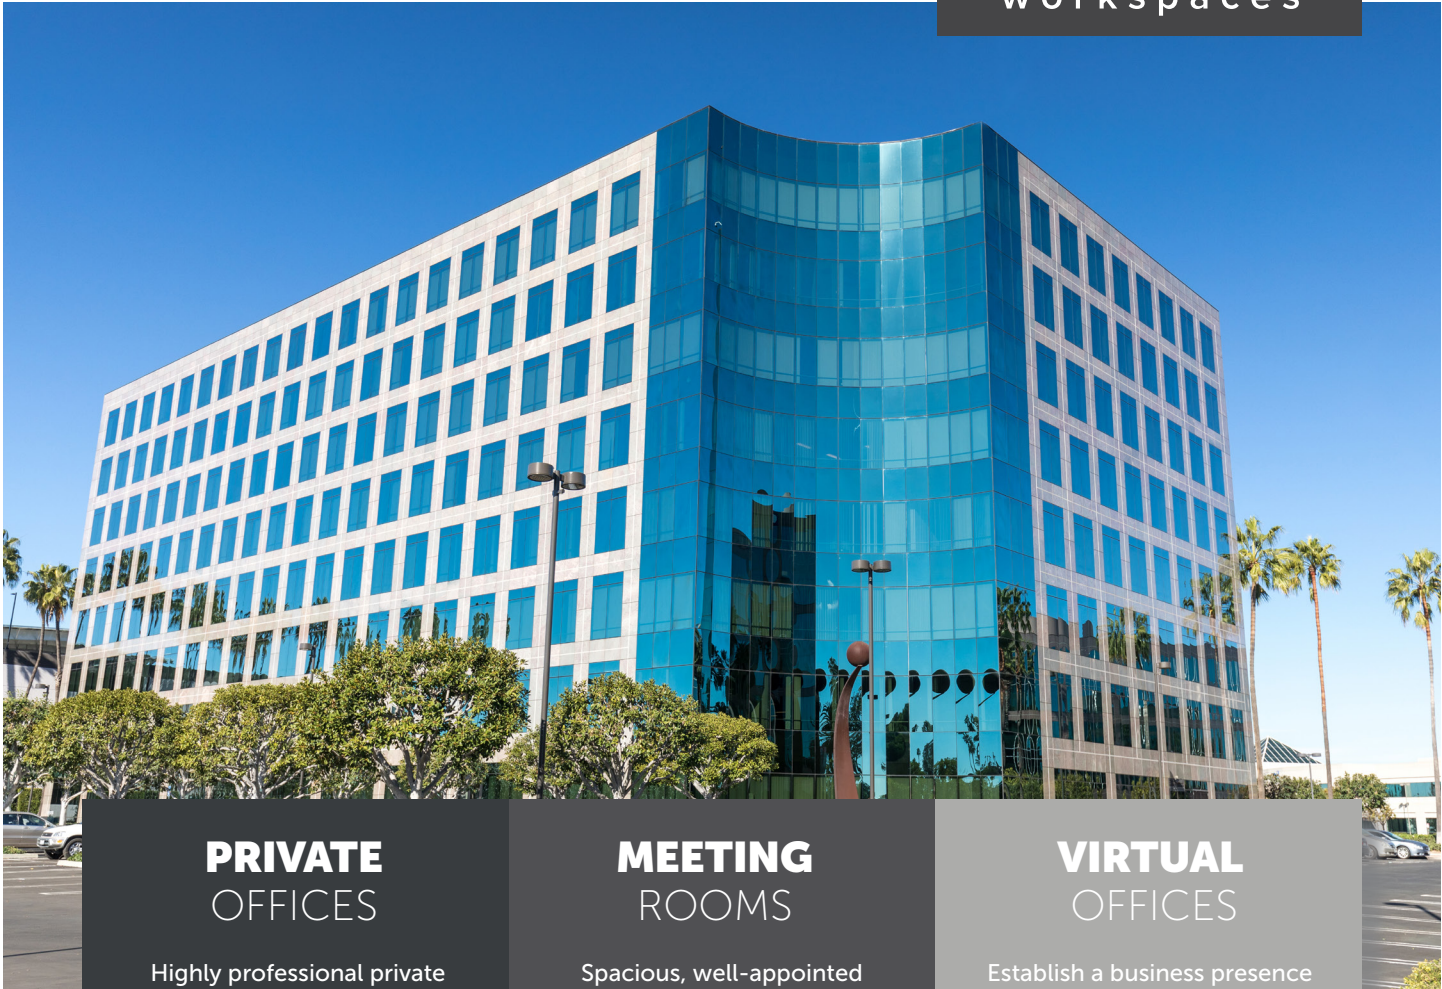

# Kilroy Airport

3780 Kilroy Airport Way, Suite 200, Long Beach, CA 90806

**PRIVATE OFFICES**

Highly professional private offices for individuals and teams that are flexible and scaled for growth.

**MEETING ROOMS**

Spacious, well-appointed meeting rooms with on-site administrative support. Available for an hour, day or longer.

**VIRTUAL OFFICES**

Establish a business presence with mail handling, phone answering or meeting room time.