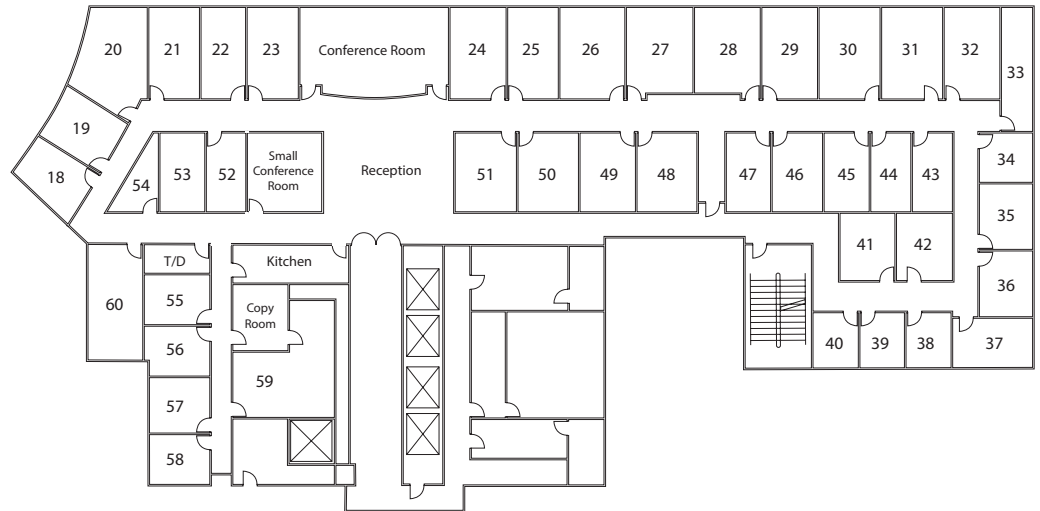

PREMIER AMENITIES

Our private suites are fully furnished and can be easily customized to fit your desired aesthetic and brand.

- Private Offices
- Team Rooms
- High Speed Internet
- Telephone Answering
- Mail Collection
- Equipped Kitchen
- Day Offices
- Meeting Rooms
- Daily Janitorial

PREMIER DIFFERENCE

We've been perfecting the professional workspace for over 16 years.

- Highly-Professional Atmosphere
- On-Site Manager & Support Staff
- Scalable Solutions for Individuals and Teams
- On-Site Billing
- 90+ Locations Nationwide

NEARBY AMENITIES

Kilroy Airport offers proximity to major transportation hubs and surrounding attractions, including the Lakewood Center Mall, The Pike at Rainbow Harbor, and the Aquarium of the Pacific.

Nearby Amenities:

- Aquarium of the Pacific
- Long Beach Airport (2 Blocks)
- Lakewood Center Mall
- The Pike at Rainbow
- The Queen Mary

Property Amenities:

- Electric Car Charging
- Landscaped Common Areas
- On-Site Gym
- Trimana's Cafe

Nearby Transit:

- Freeways – 405
- Long Beach Airport (LGB)
- Bus – Bus Stop

CONTACT US

Let's touch base! Contact the on-site General Manager at 562-256-7000 or KILmanager@premierworkspaces.com to schedule a tour!