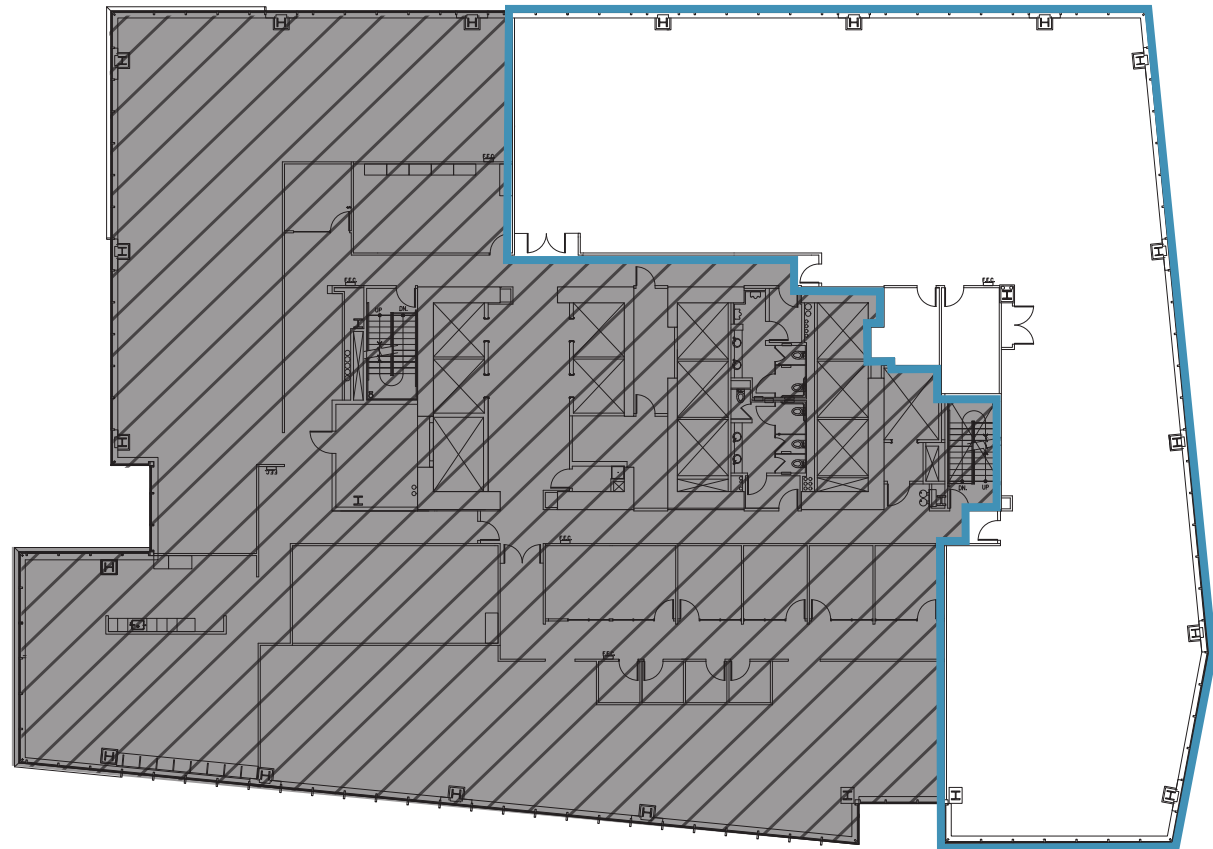

# LINCOLN SQUARE NORTH

Floor 10 • 9,569 RSF • As-Built Plan

 [View virtual tour](#)

## SPACE FEATURES

- Available Now
- Unobstructed Lake Washington and Seattle Skyline views
- Former Microsoft floor

[BACK TO AVAILABILITIES](#)