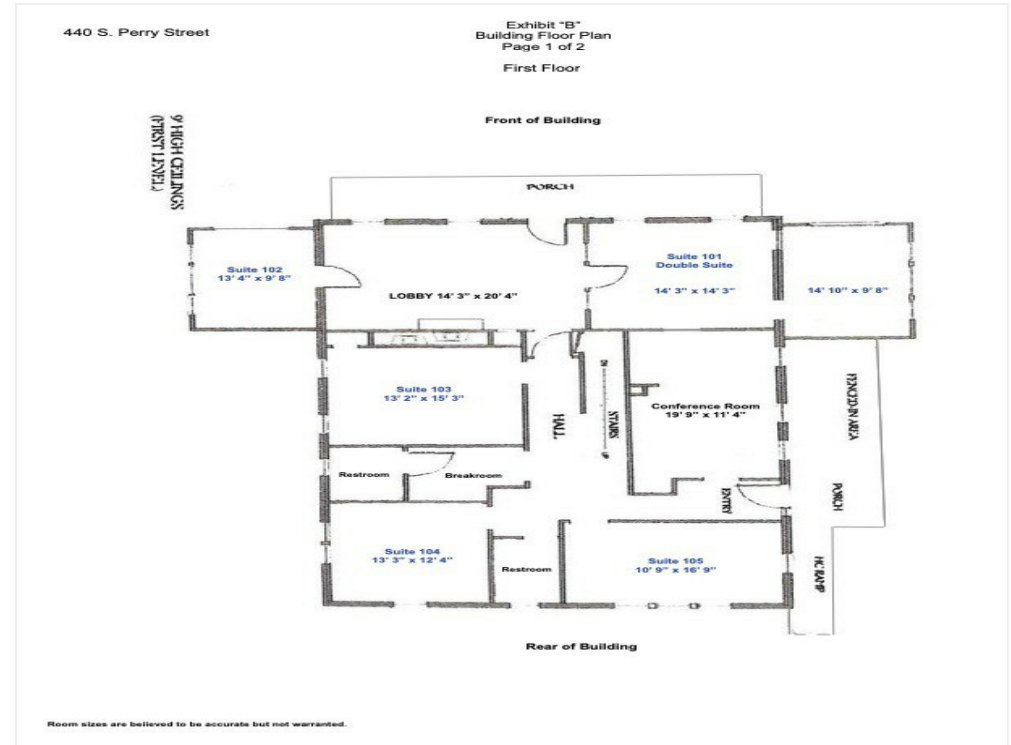

440 1st Floor