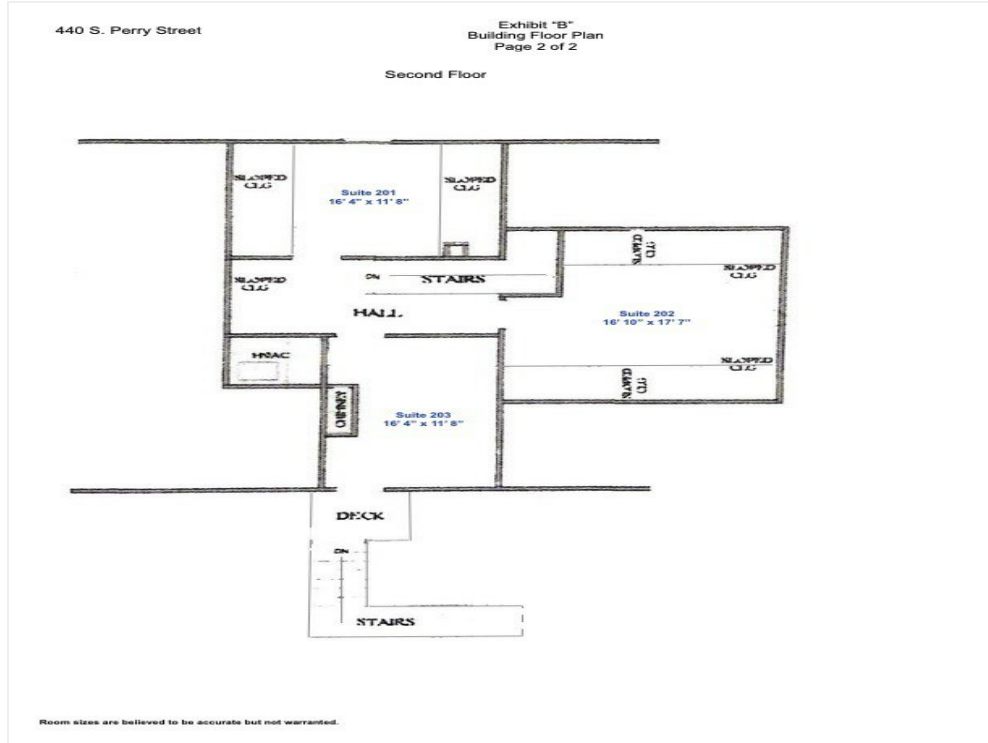

440 S Perry St

440 S Perry St, Lawrenceville, GA 30046

Property Photos

440 2nd Floor