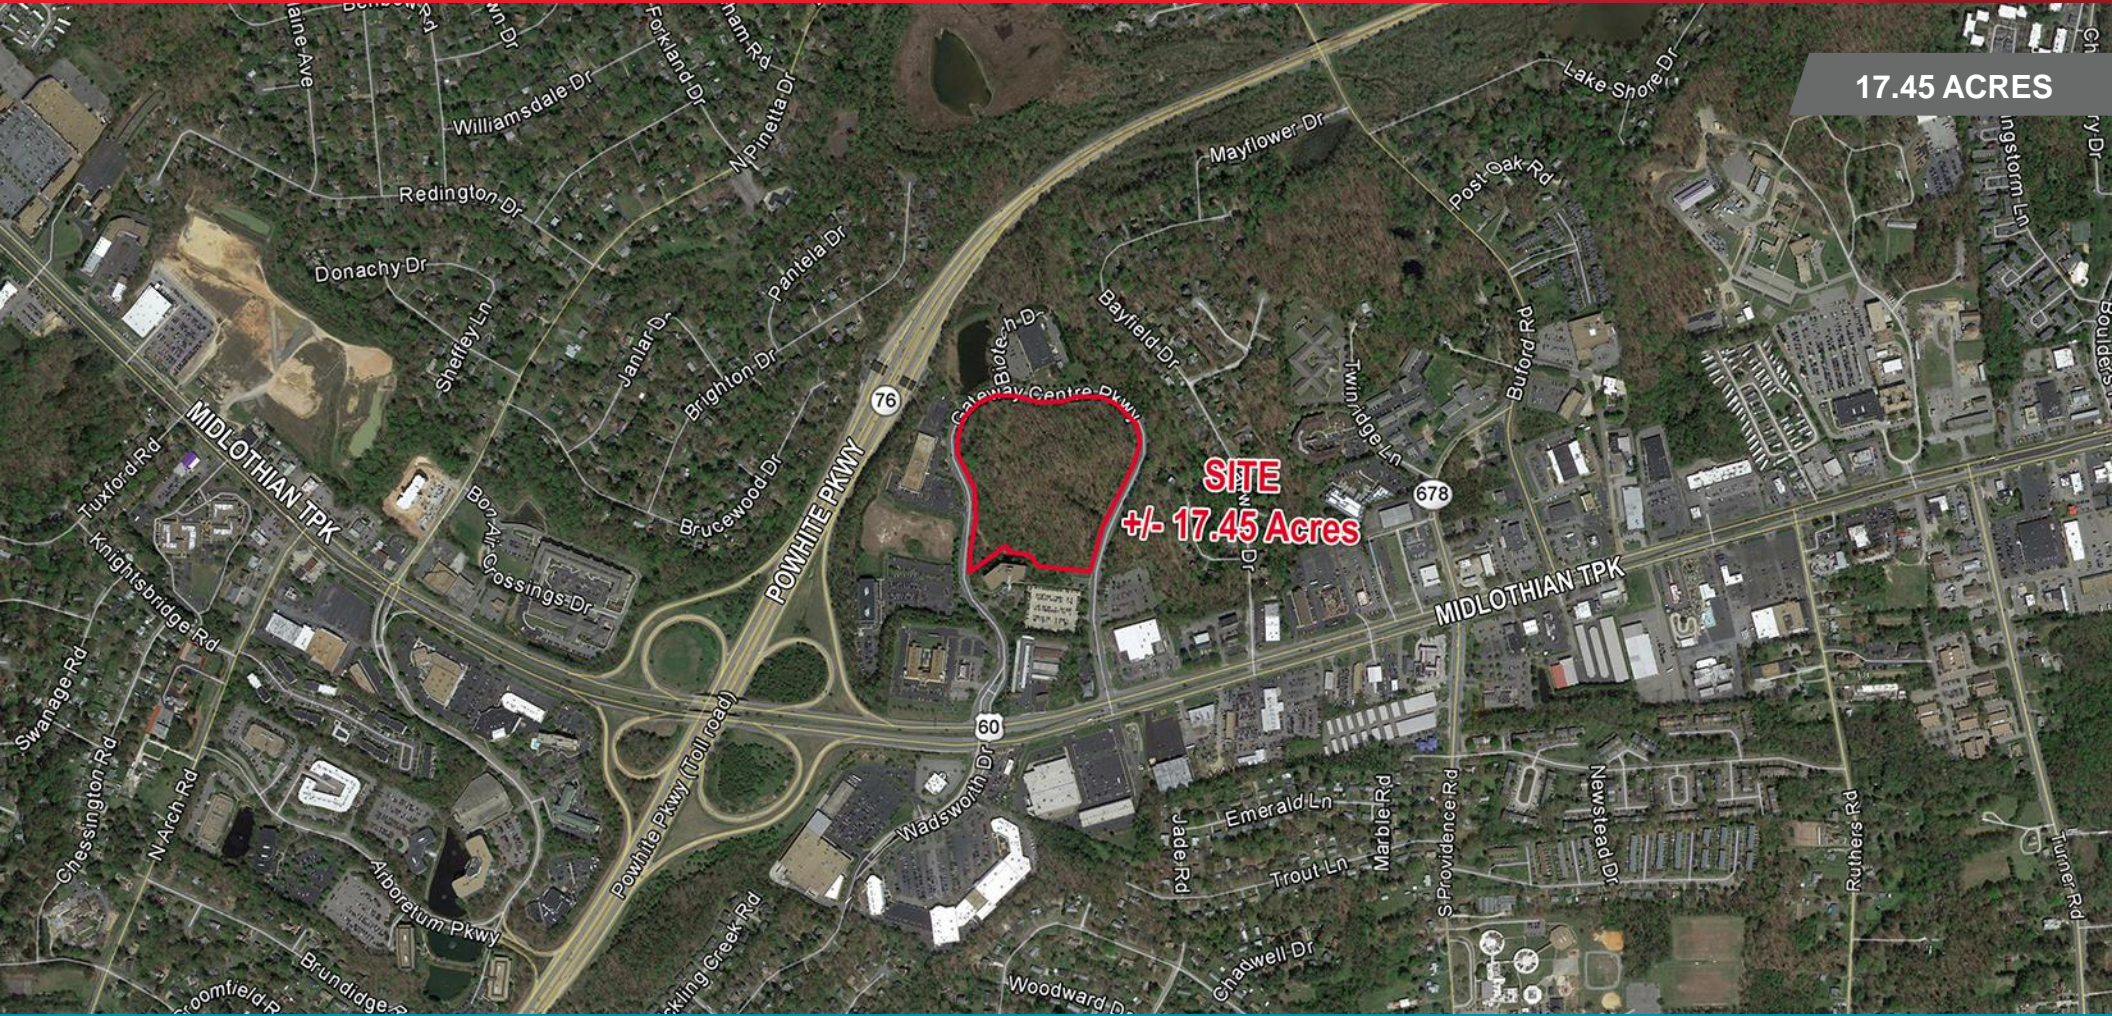

LAND FOR SALE
Gateway Centre Parkway
 Richmond, VA

17.45 ACRES

Potential Residential\Multifamily Site

For more information, contact:

DAVID M. SMITH, CCIM
 Senior Vice President
 804 697 3466
david.smith@thalhimer.com

LAND FOR SALE

Gateway Centre Parkway

Richmond, VA

Property Features

- **Motivated seller!**
- Potential residential
- ±17.45 acres
- Zoning – O-2
- Convenient to Powhite & Chippenham Parkways
- Storm water pond & utilities in place
- Subject to rezoning