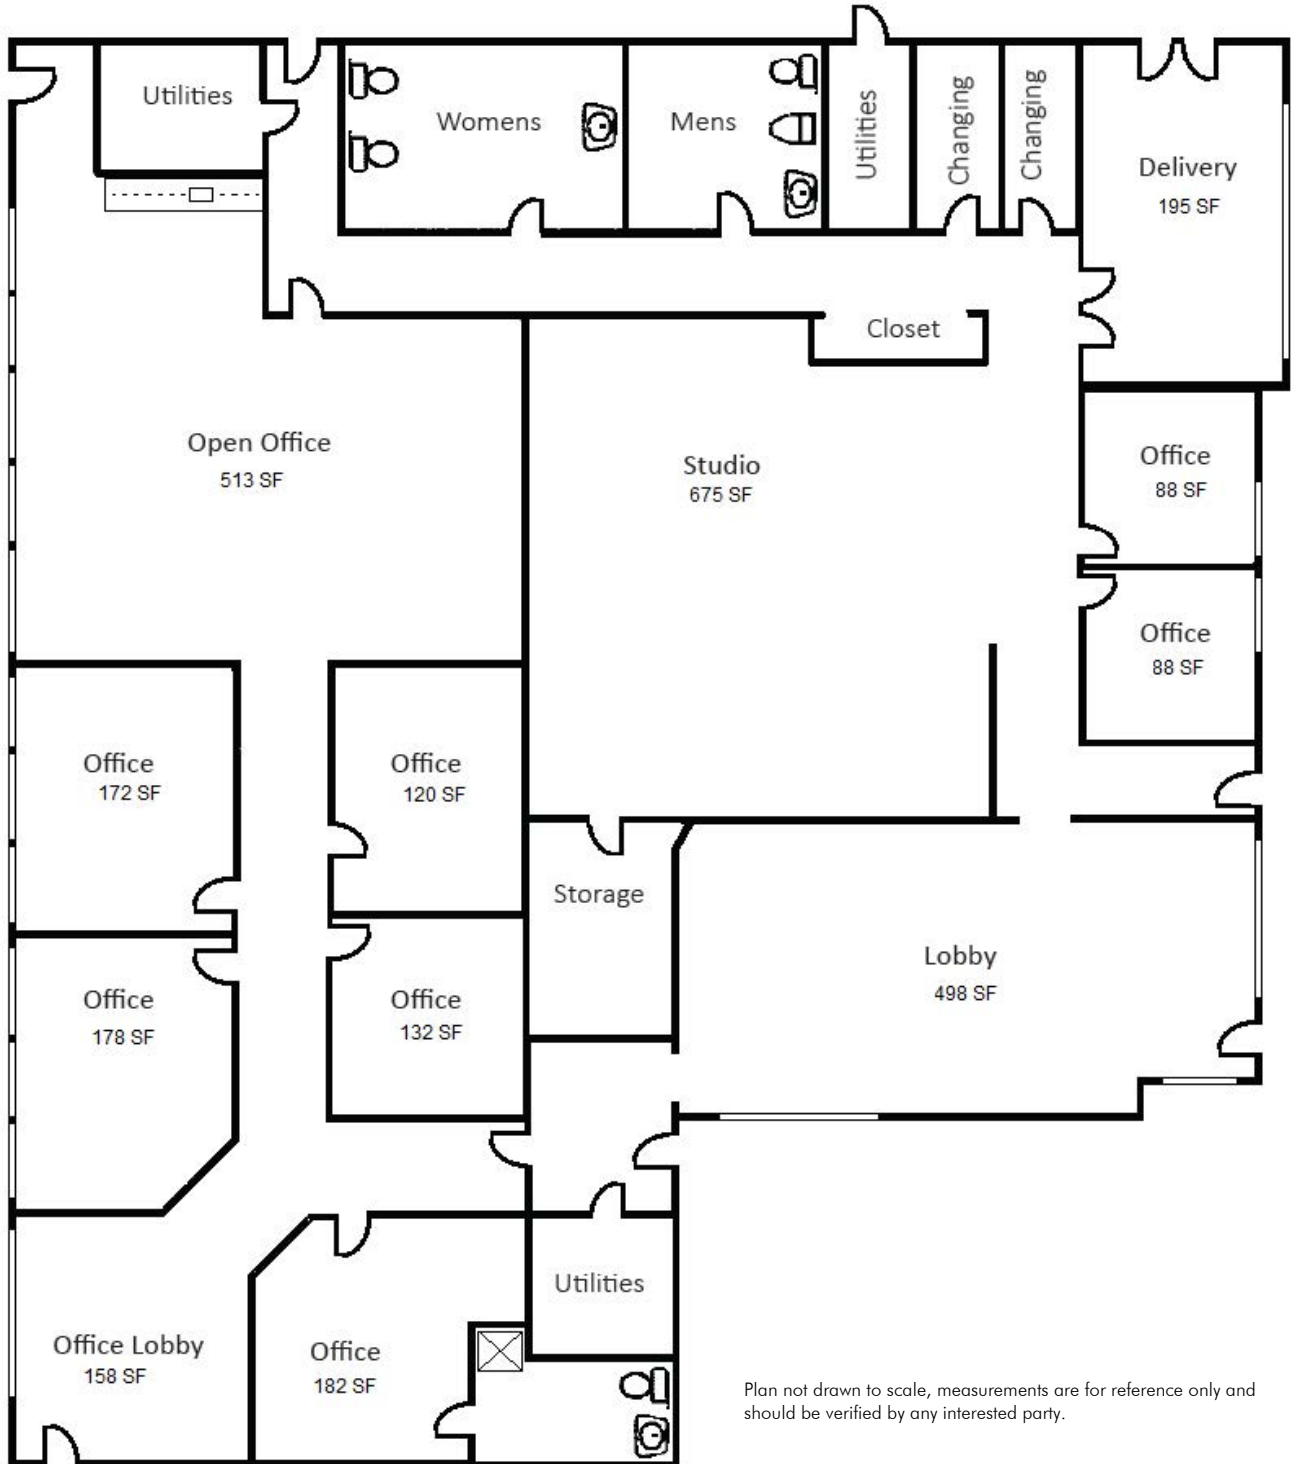

DOWNTOWN BEAVERTON RETAIL

4720
SW WASHINGTON ST
Beaverton, OR 97005

FLOOR PLAN

Plan not drawn to scale, measurements are for reference only and should be verified by any interested party.