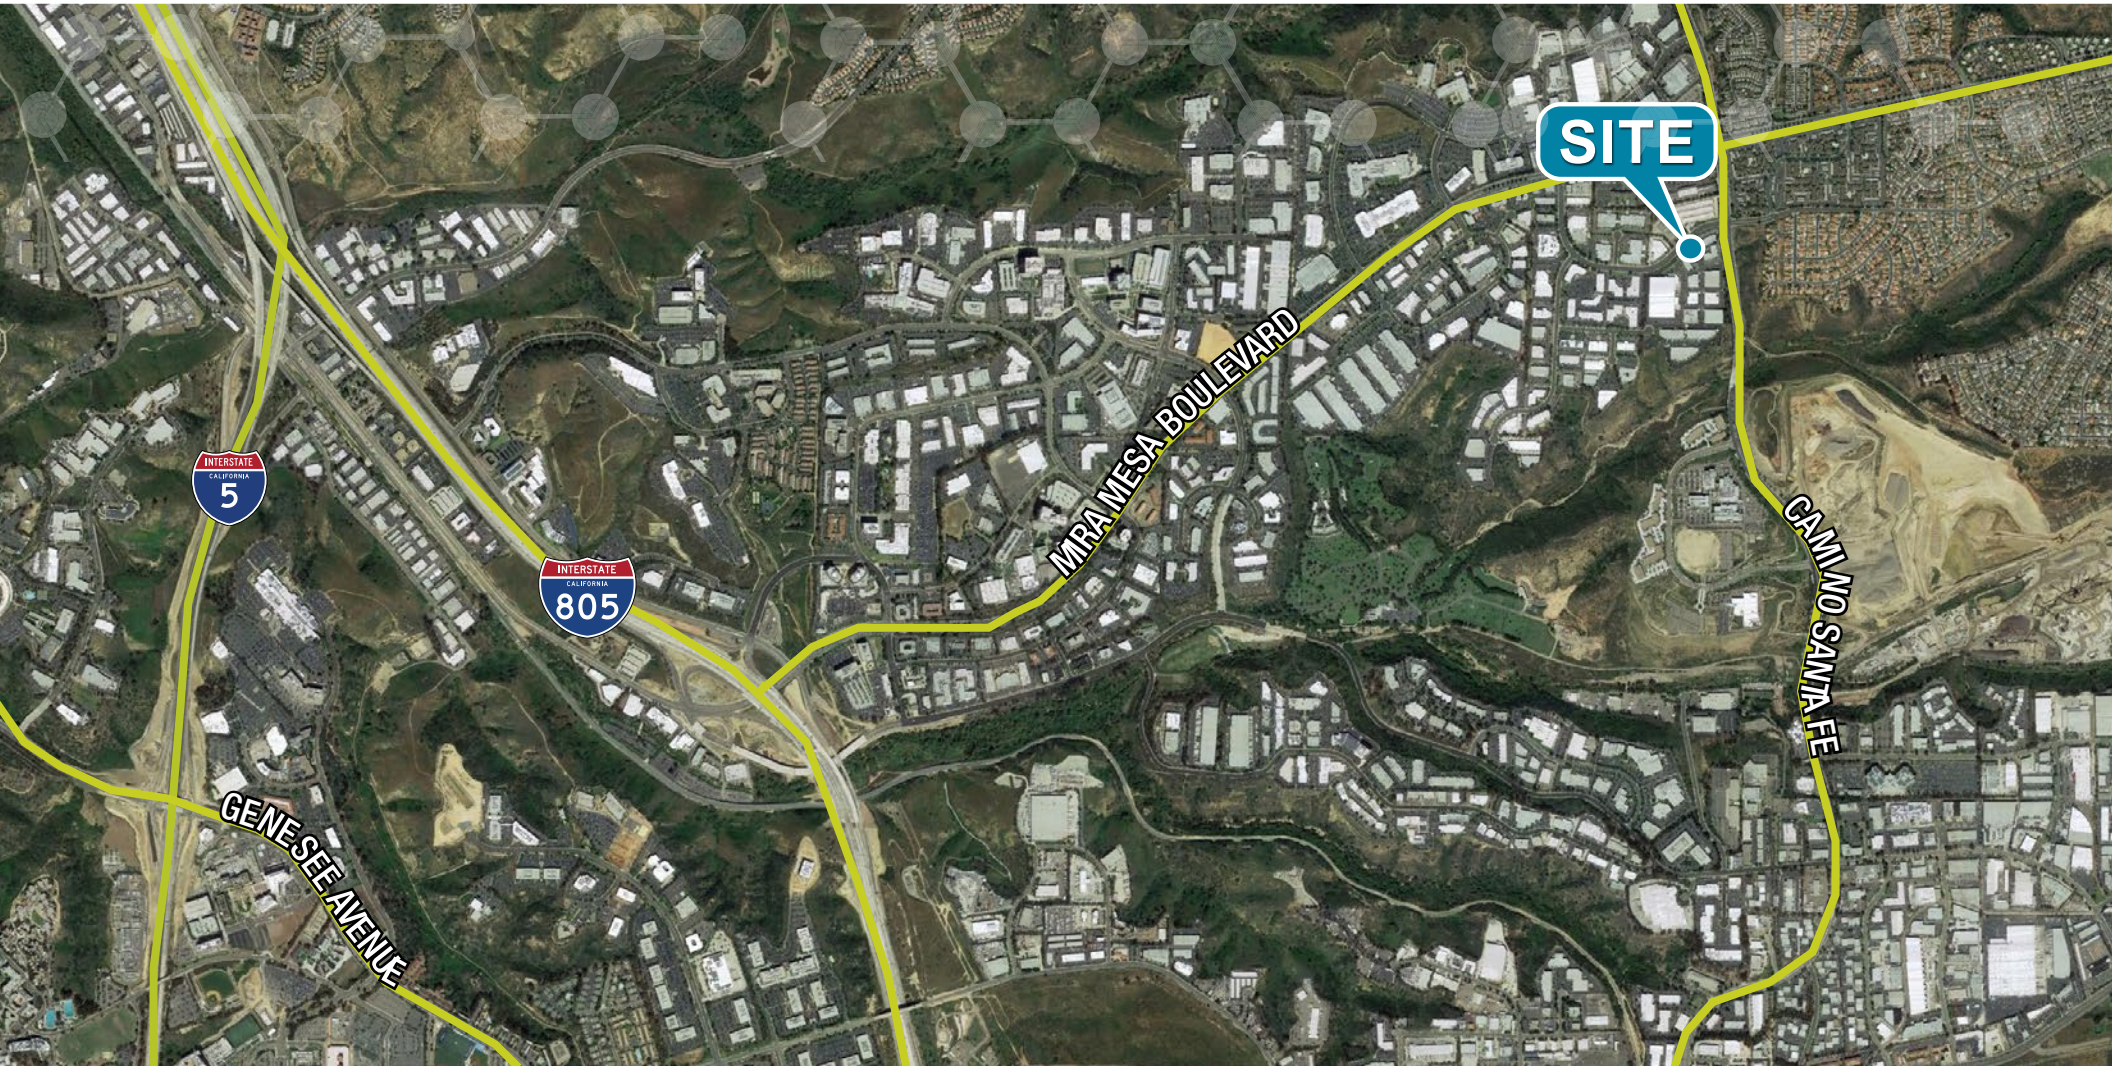

SORRENTO MESA COMMERCE CENTER

6915 FLANDERS DRIVE • 10320 • 10340 CAMINO SANTA FE • SAN DIEGO, CA 92121

WESTON YAHN

858.458.3321
wyahn@voitco.com
Lic. #01975469

TODD HOLLEY, SIOR

858.458.3349
tholley@voitco.com
Lic. #01046508

4180 La Jolla Village Drive, Suite 100, La Jolla, CA 92037 • 858.453.0505 • 858.408.3976 Fax • Lic # 01991785 | www.voitco.com

Licensed as a Real Estate Salespersons by the CA Bur of Real Estate. The information contained herein has been obtained from sources we deem reliable. While we have no reason to doubt its accuracy, we do not guarantee it.
©2018 Voit Real Estate Services, Inc. All Rights Reserved. Real People. Real Solutions.® is a registered trademark of Voit Real Estate Services.

Voit

REAL ESTATE SERVICES