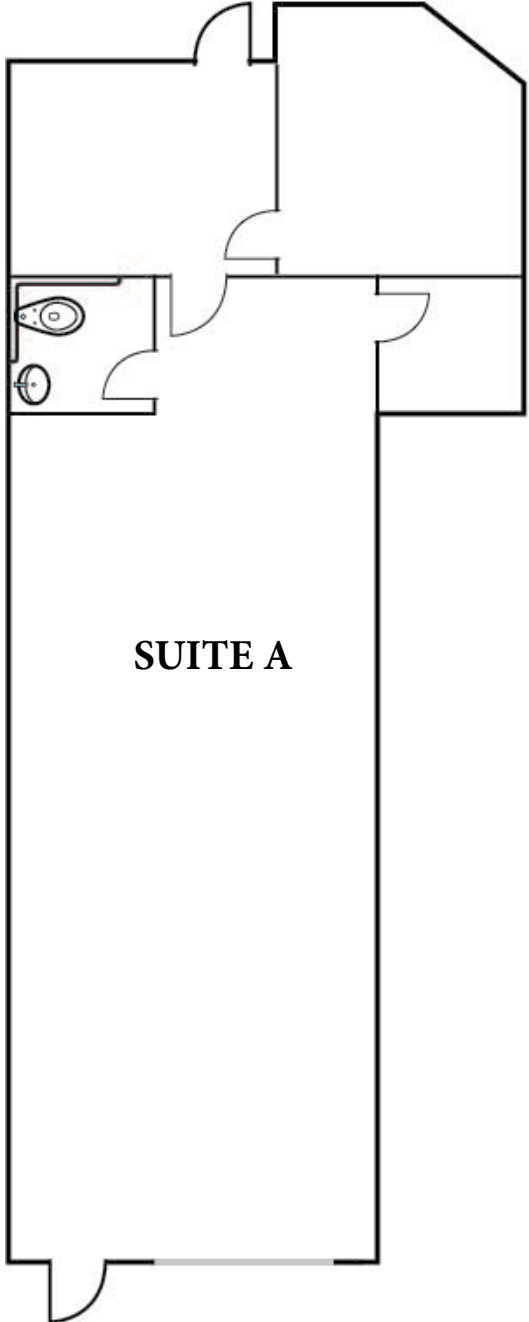

SORRENTO MESA COMMERCE CENTER

6915 FLANDERS DRIVE • 10320 • 10340 CAMINO SANTA FE • SAN DIEGO, CA 92121

SITE PLAN

AVAILABILITY

ADDRESS	SIZE	RENT	COMMENTS
10320 Camino Santa Fe, Suite B	± 1,428 SF	\$1.35 SF NNN	Three (3) offices, restroom. One ground level truck door.
10340 Camino Santa Fe, Suite A	± 1,632 SF	\$1.35 SF NNN	One office, conference room, reception and restroom. One ground level truck door.

FLOOR PLAN

10320 CAMINO SANTA FE, SUITE B

- » ±1,428 SF industrial space for lease
- » Office space (3)
- » 12'x10' grade level door (1)
- » Restrooms (1)
- » \$1.35 NNN (NNN = \$0.33)
- » Available 30 days

FLOOR PLAN

10340 CAMINO SANTA FE, SUITE A

- » ±1,605 SF industrial space for lease
- » Office space (1)
- » Reception area
- » Conference room
- » 12'x10' grade level door (1)
- » Restrooms (1)
- » \$1.35 NNN (NNN = \$0.33)
- » Available now