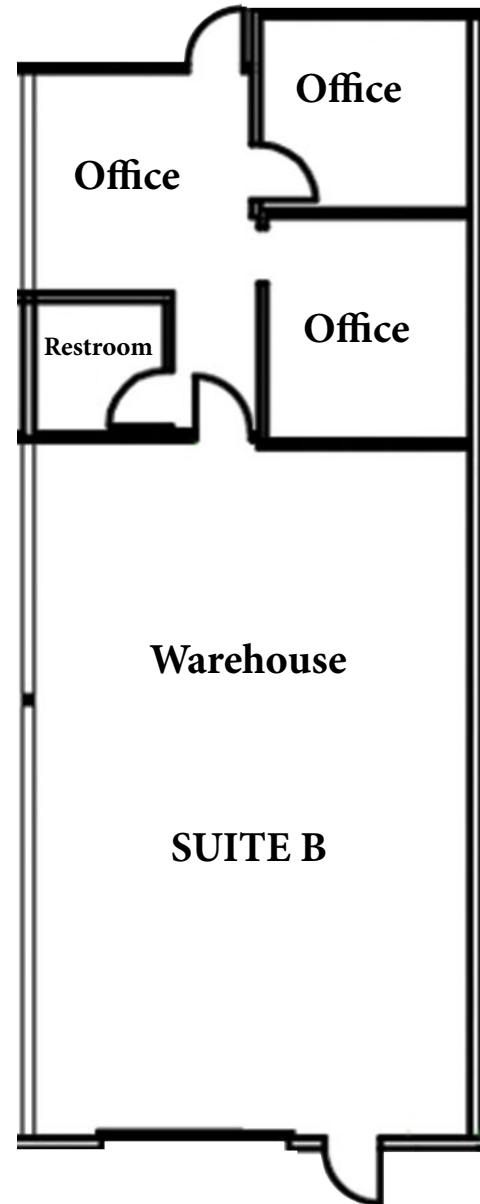

SORRENTO MESA COMMERCE CENTER

6915 FLANDERS DRIVE • 10320 • 10340 CAMINO SANTA FE • SAN DIEGO, CA 92121

SITE PLAN

AVAILABILITY

ADDRESS	SIZE	RENT	COMMENTS
10320 Camino Santa Fe, Suite B	± 1,428 SF	\$1.35 SF NNN	Three (3) offices, restroom. One ground level truck door.
10340 Camino Santa Fe, Suite A	± 1,632 SF	\$1.35 SF NNN	One office, conference room, reception and restroom. One ground level truck door.

PROPERTY FEATURES

- » ±43,583 SF multi-tenant Industrial park
- » High visibility location on the corner of Camino Santa Fe and Flanders Drive
- » Great access to Interstate 805 via Mira Mesa Boulevard
- » Quality technology, life science and industrial tenancy
- » 14' to 16' clearance
- » 200 amps 3-phase power per suite
- » 12'x10' ground level truck doors
- » HVAC offices
- » 3.85/1,000 parking ratio
- » Close proximity to numerous amenities including restaurants and services
- » New motivated ownership

FLOOR PLAN

10320 CAMINO SANTA FE, SUITE B

- » ±1,428 SF industrial space for lease
- » Office space (3)
- » 12'x10' grade level door (1)
- » Restrooms (1)
- » \$1.35 NNN (NNN = \$0.33)
- » Available 30 days

FLOOR PLAN

10340 CAMINO SANTA FE, SUITE A

- » ±1,605 SF industrial space for lease
- » Office space (1)
- » Reception area
- » Conference room
- » 12'x10' grade level door (1)
- » Restrooms (1)
- » \$1.35 NNN (NNN = \$0.33)
- » Available now