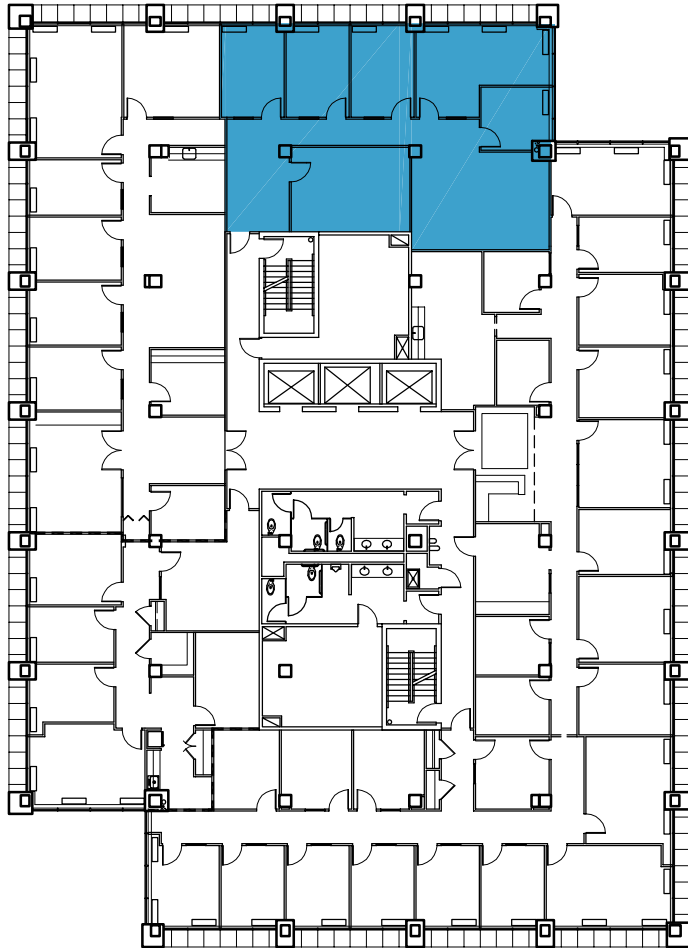

6862 ELM STREET: SUITE 820 - 2,149 RSF

6862 ELM STREET
MCLEAN, VA, 22101

703.448.9400

MARTIN GRIFFIN | MARTIN@MEANYOLIVER.COM
SHARON OLIVER | SHARON@MEANYOLIVER.COM

JBG SMITH