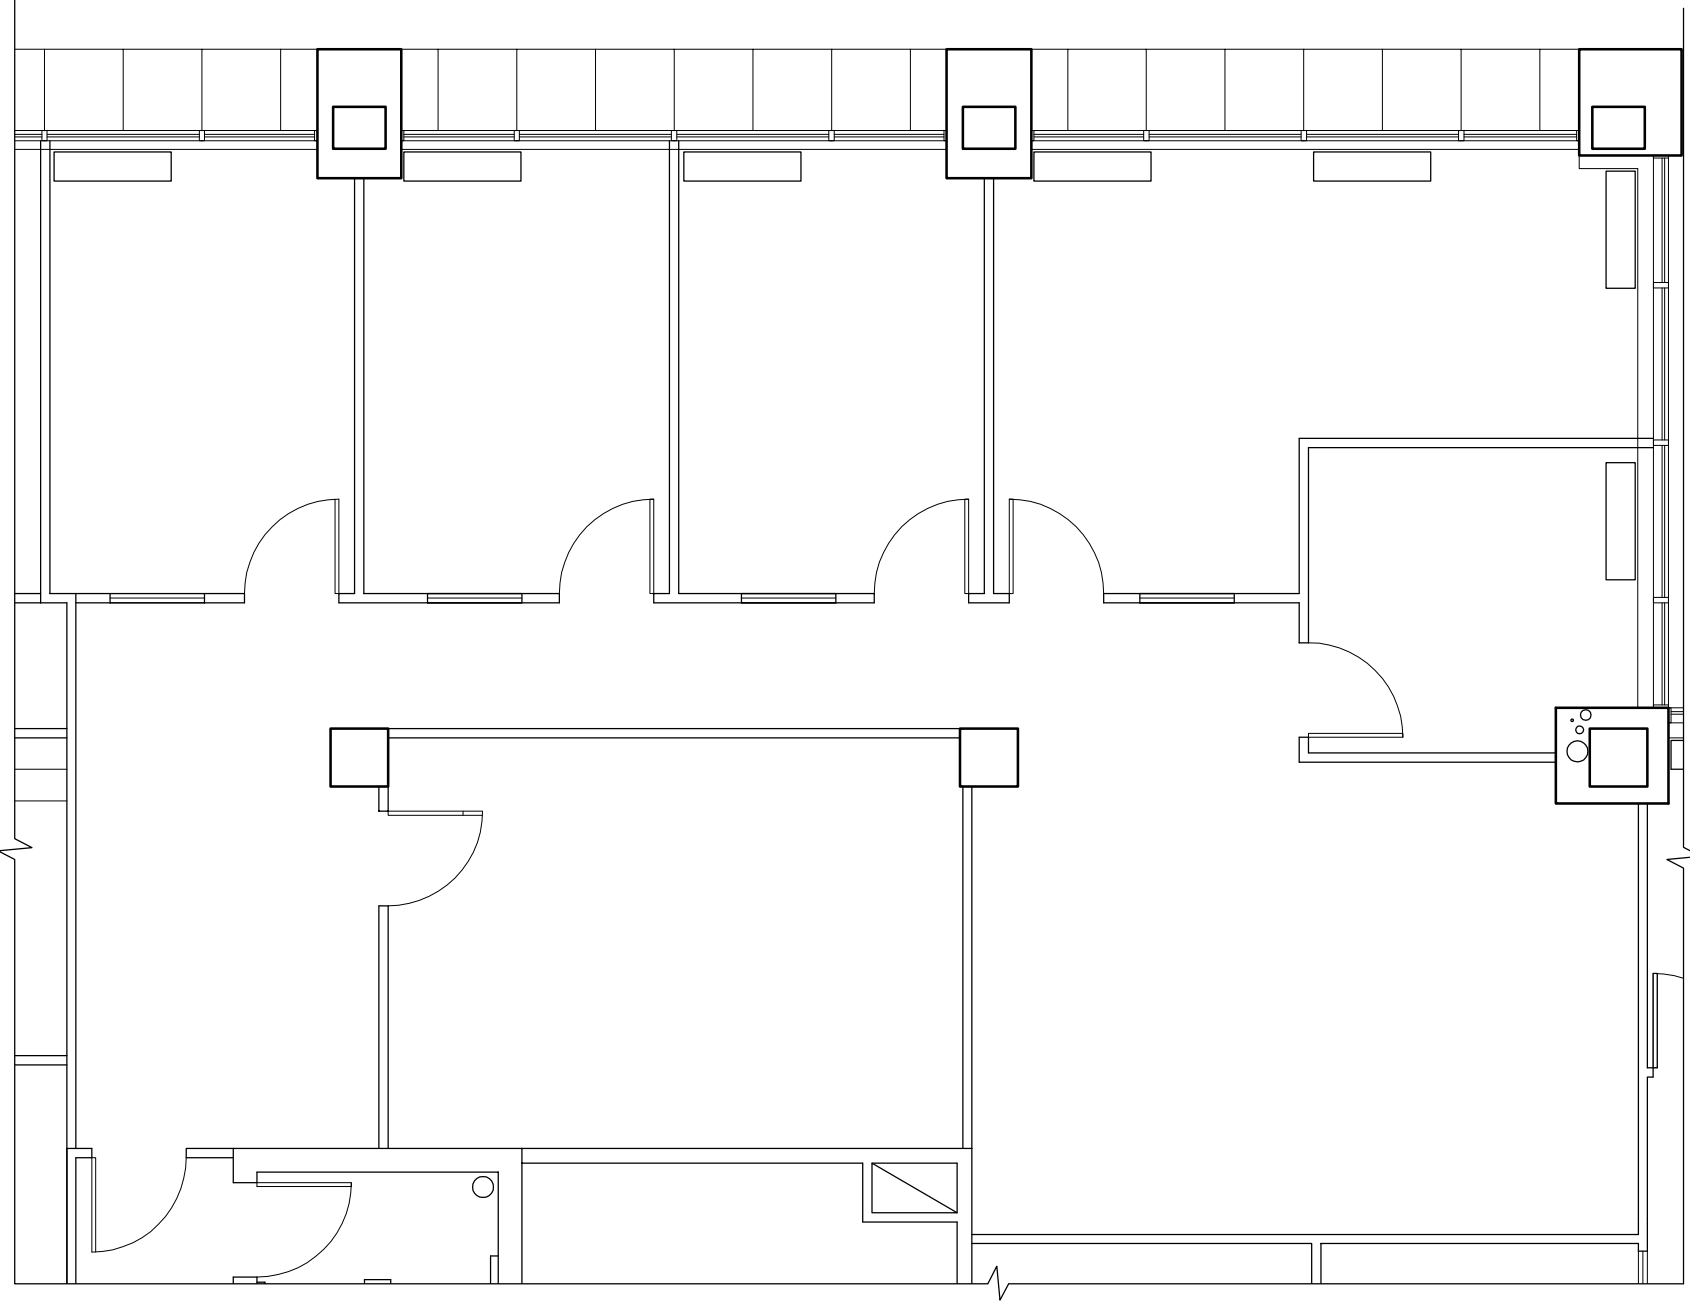

6862 ELM STREET: SUITE 820 - 2,149 RSF

6862 ELM STREET
MCLEAN, VA, 22101

703.448.9400

MARTIN GRIFFIN | MARTIN@MEANYOLIVER.COM
SHARON OLIVER | SHARON@MEANYOLIVER.COM

JBG SMITH