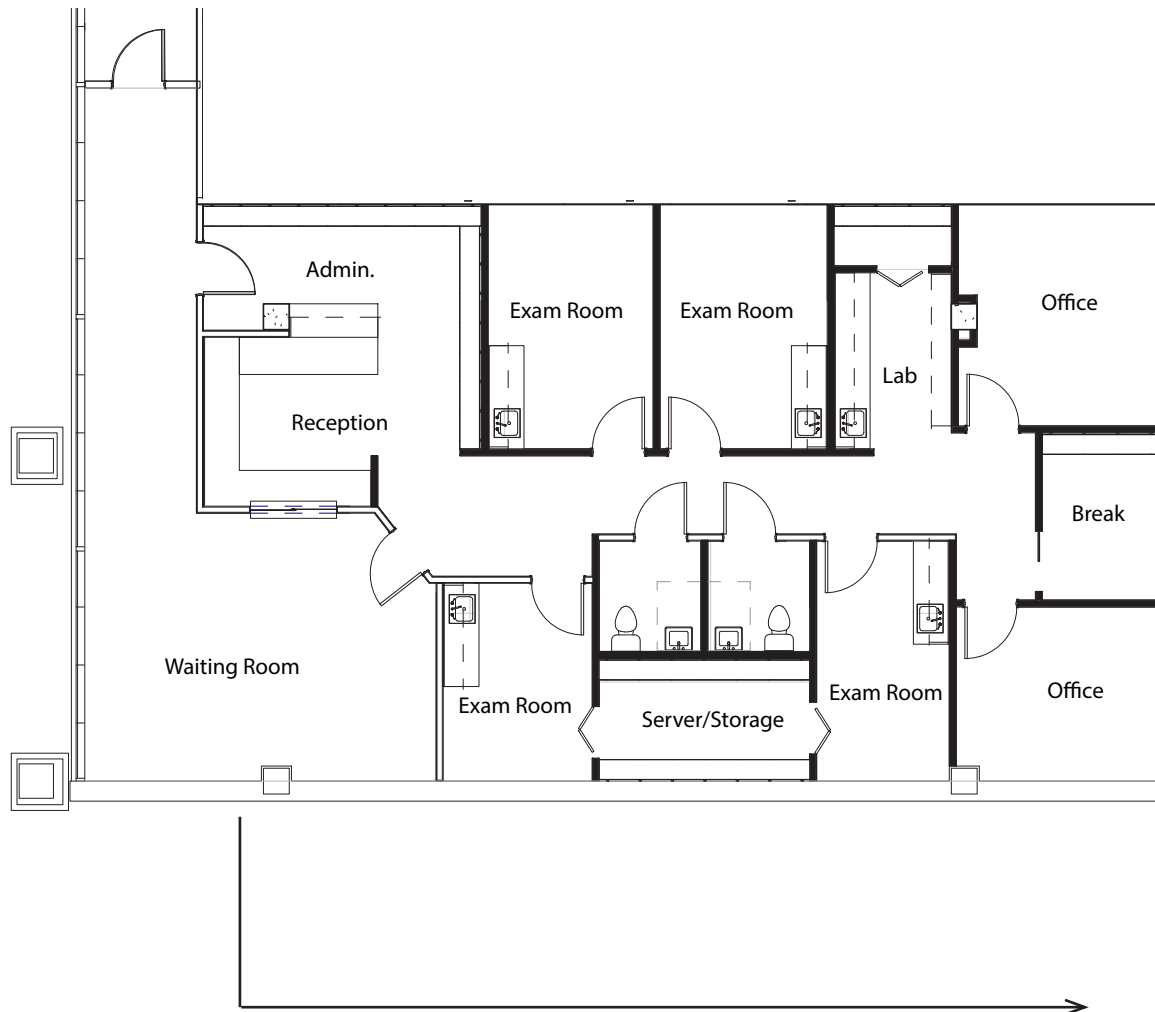

MEDICAL OFFICE FOR LEASE

BAILEY SQUARE

1111 W 34TH ST., AUSTIN, TX 78705

Suite 210 - 2,244 RSF