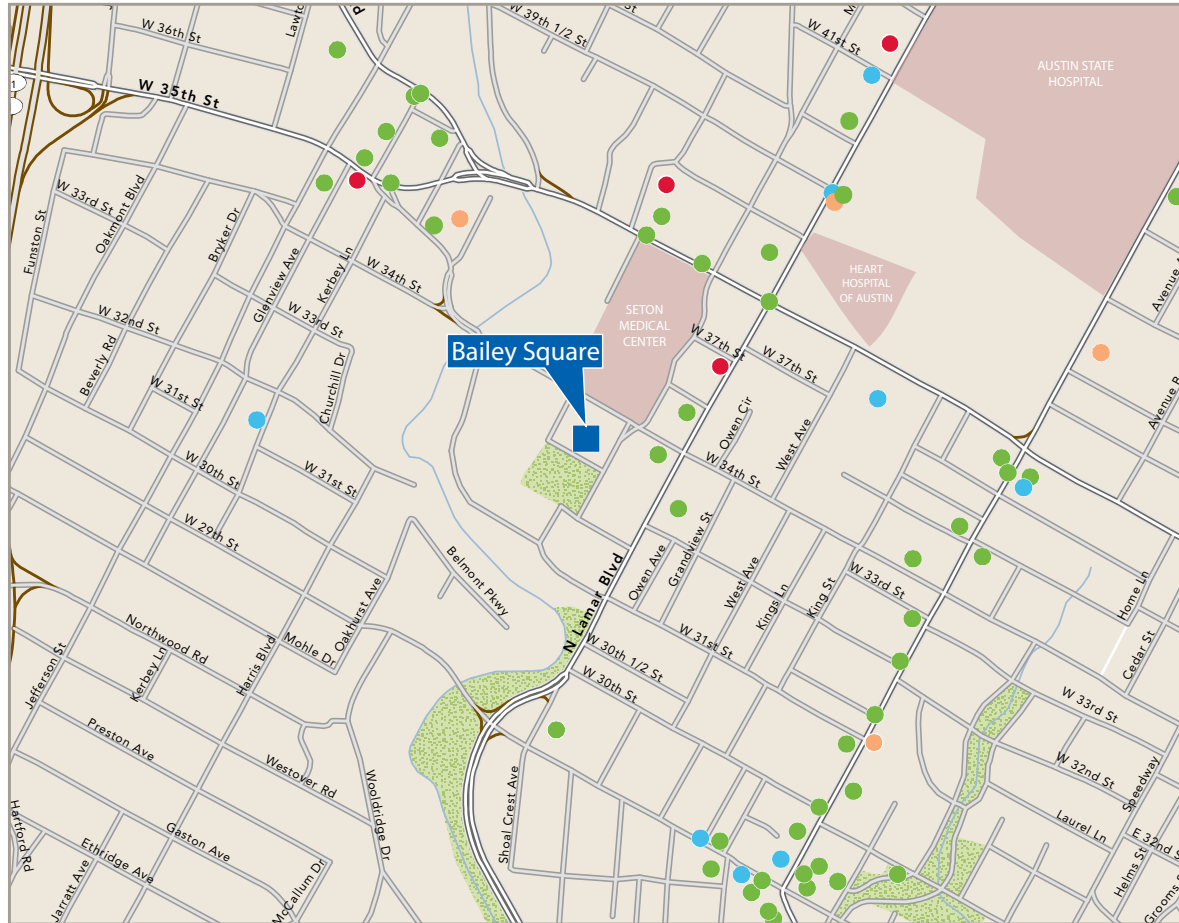

MEDICAL OFFICE FOR LEASE

BAILEY SQUARE

1111 W 34TH ST., AUSTIN, TX 78705

RESTAURANTS

- Café Express
- 34th Street Café
- Tiny Booxwood
- Kerby Lane Café
- Russell's Bistro
- Subway
- P Terry's
- Doc's Bar & Grill
- Santa Rita Tex-Mex
- TEW
- Subway
- Patricia's Table
- Burger King
- Jimmy Johns
- Uchiko
- Tacodeli
- Vino Vino
- **BANKS**
- Bank of America
- Compass Bank
- Frost National Bank
- Wells Fargo Bank

- Rudy's
- Babbos Gelato & Café
- Snooze AM Eatery
- Amy's Ice Cream
- Foodheads
- Black's BBW
- Hopfields
- Mangia Pizza
- El Patio Restaurant
- Cabo Bob's Burritos
- Longhorn Pizza & Grill
- Trudy's Texas Star
- Talla Burgers & Wings

- Miltos Pizza
- Anderson's Coffee
- Changos Taqueria
- Thunder Cloud Subs
- Five Guys
- Pad Thai Cuisine
- Zen Japanese
- Gattis Pizza
- Starbucks
- Ya Ya Café
- Brick Oven on 35th
- Spicy Szechuan
- Draught Hose Pub

SUPERMARKETS

- Randall's
- Central Market
- Natural Grocers
- Wheatsville Food Co-Op

RETAIL

- Walgreens
- Breed & Co
- Floyd's 99 Barbershop
- Peoples Pharmacy
- Gap
- Zinger Hardware
- 38th Street Pharmacy