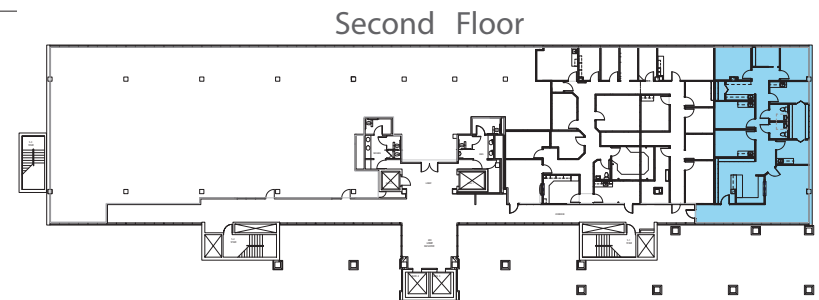

- Rate: $26.00 NNN
- OpEx: $20.36 (2019 Est.)
- Medical Office/Clinic Space
- Waiting Room/Reception Area
- 4 Exam Rooms
- Break Room
- Lab Area
- 2 Internal Restrooms