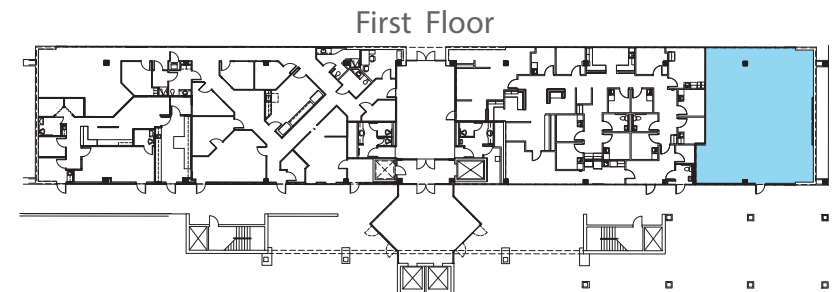

## Suite 103 - 1,917RSF

- Rate: \$26.00 NNN
- OpEx: \$20.36 (2019 Est.)
- Ground Floor Medical Space
- White Box Condition
- Easy Walk Up Access for Patients
- Perfect for Therapy or Other Medical Uses