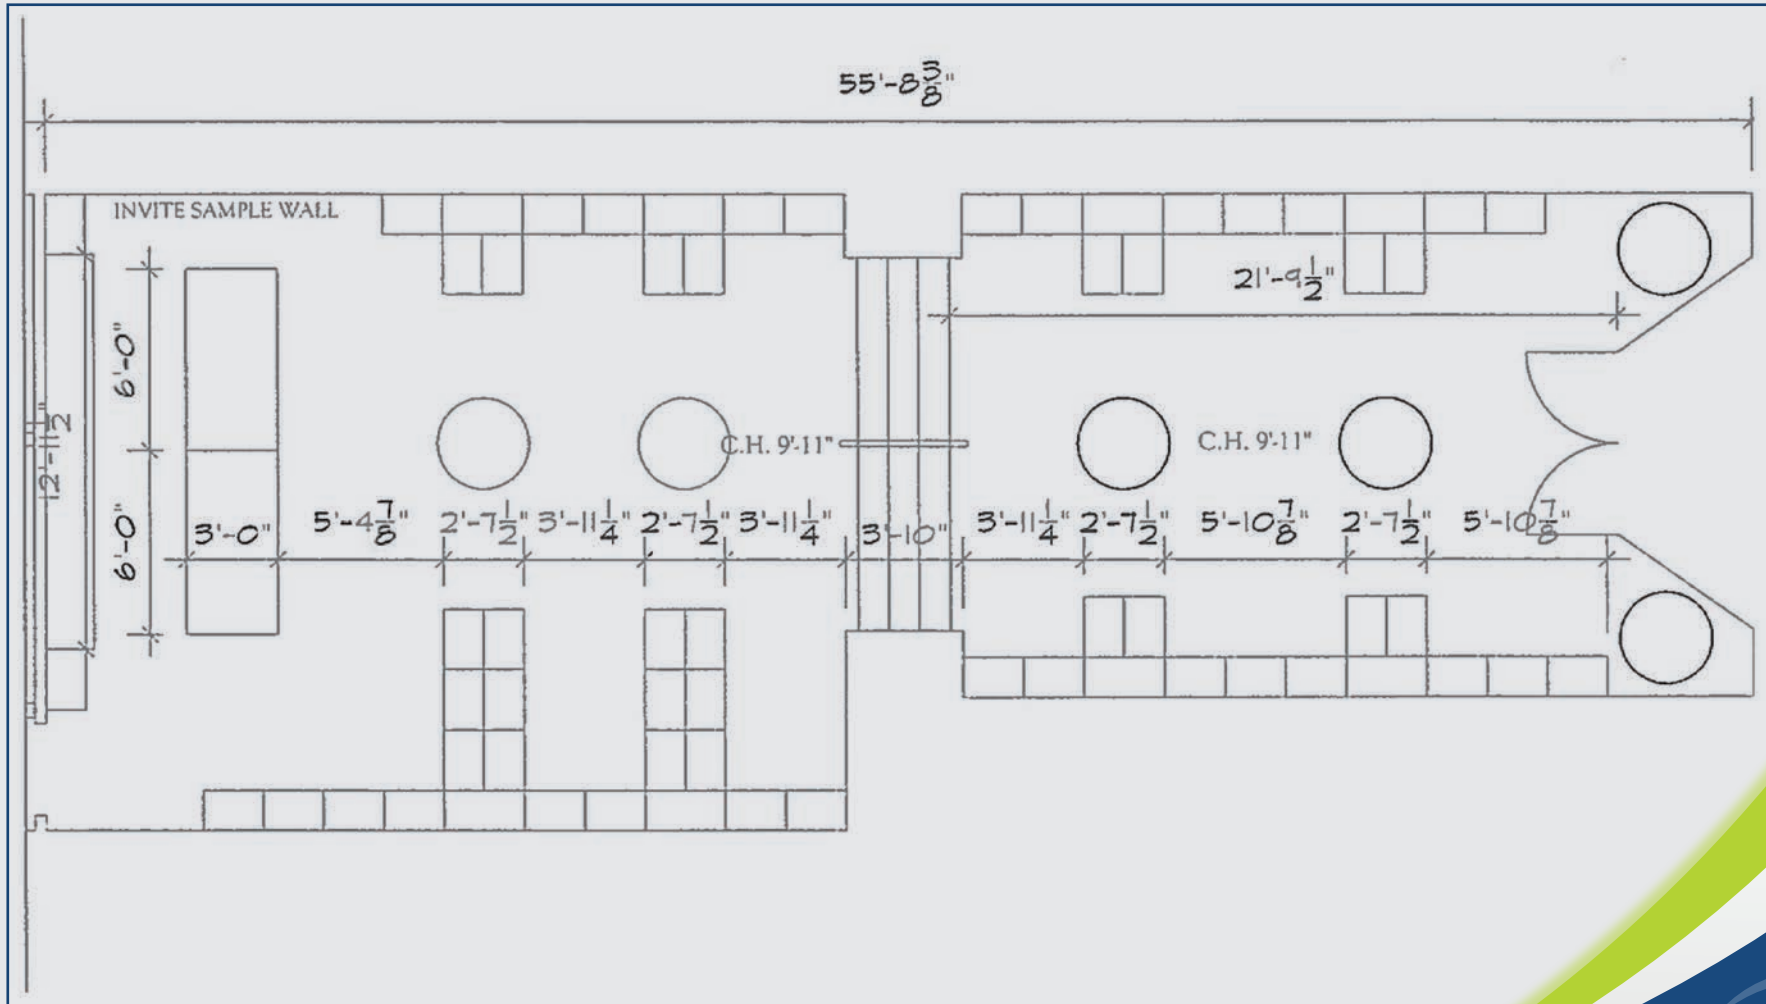

A TRUE EXCLUSIVE... CALL FOR THE DETAILS!

AGENTS:

Jason Wuchiski

203.529.6943 | jw@truecre.com

Tyler Lyman

203.529.4639 | tl@truecre.com

FLOOR PLAN

WEST PUTNAM AVENUE	
2	The Tailored Home
6	BLO Blow Dry Bar
10	La Taqueria
16	Blankenship Dry Goods
18	Optical Options
18	Gruber's Cleaners
22	Jacadi
26	East Putnam Variety
28	Subway
30	Available
40	Cardale
42	AT&T
48	Pasta Vera
50	Fifi & Bella
54	Classic Kids
60	JoJo Maman Bébé
64	The Gringer Man
68	Miku Sushi
70	Gabby
72	Steinway Piano
82	Innovation Luggage
84	Everything but Water
86	Funky Monkey
88	Sheerwood Green Life
92	Lilly Pulitzer
96	AVAILABLE SITE
98-102	Available
116	Greenwich Pharmacy
118	CEFCO Coffee
120	Stewart Weitzman
LEWIS STREET	
126	J. Crew
140	Tiffany & Co.
156	Terra Ristorante
158	Charles Stutrig Locksmith
160	UJA Active
178	St. Mary's Church & Parish Center
200	Viebtreguin
200	Saks Fifth Avenue
200	Saks Fifth Avenue
200	Fjaltraven
200	Sweaty Betty
200	Saks Fifth Avenue
200	Saks Fifth Avenue
234	Annie Fontaine
236	Oliver Peoples
238	Baccarat
WEST ELM STREET	
240	Bank of America
248	Rag & Bone
250	Frame
252	Eileen Fisher
254	Blue Mercury
256	Middwell
260	Sunglass Hut
264	Restoration Hardware Baby & Child
268	Papyrus
272	Longchamp
276	Le Labo
278	Lymens
280	Greenwich Commons Park
290	Greenwich Board of Education
ARCH STREET	
310	Restoration Hardware
340	Available
342	B. Good
344	Wendy Parker
346	At Lease
348	Ruby & Jenna
350	Athleta
354	Ridd & Gunn
356	Apple
360	Available
362	Melt-Melo
GRIGGS STREET	
366	Mediterraneo
372	Harvest
374	Eres
376	Steam
378	Little Beet Table
382	Samuel Owen Gallery
382	Winston Flowers
382	Le Pain Quotidien
382	Theory
396	EuroChasse
398	Peoples Bank
410	Michaelangelo of Greenwich
410	Peoples Bank
RAILROAD AVENUE	