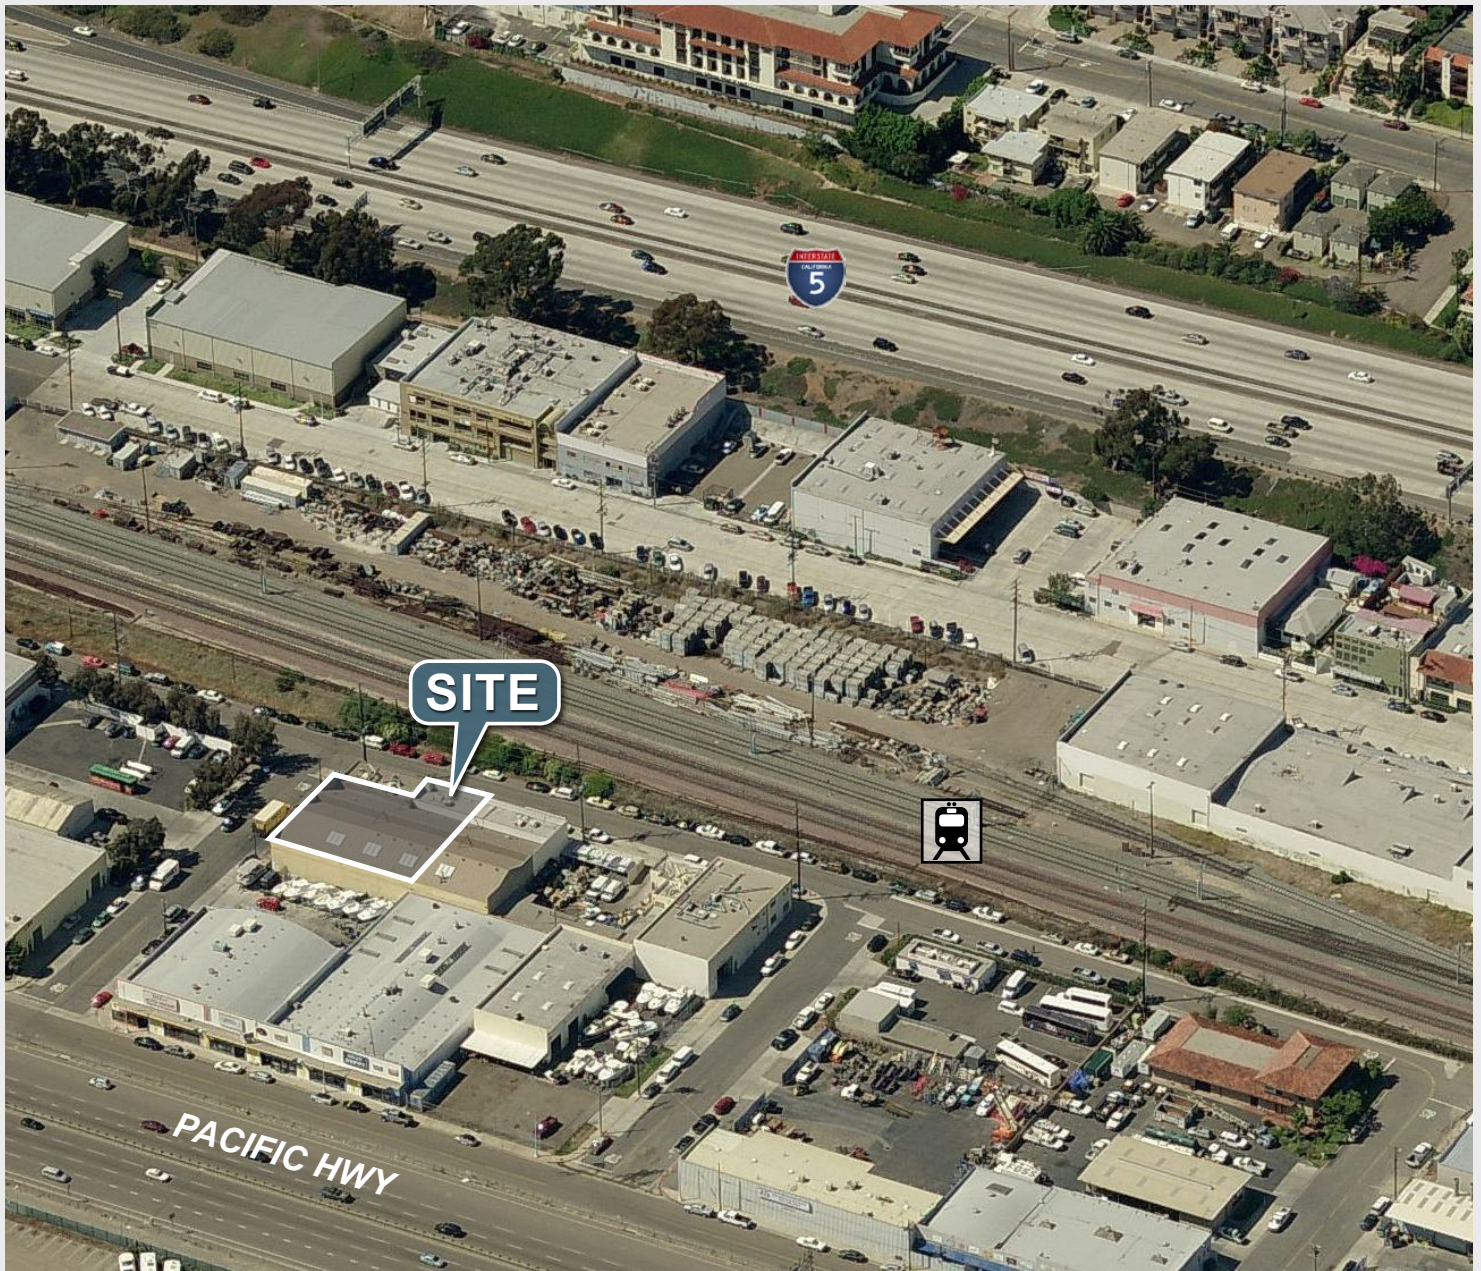

FOR LEASE

Airport Warehouse

2065 Kurtz Street, San Diego, California 92110

AERIAL VIEW

Rex A. Huffman

Vice President
858.458.3360 [Direct]
rhuffman@voitco.com
Lic. #00648675

4747 Executive Dr., Suite 800, San Diego, CA 92121
858.453.0505 | 858.408.3976 Fax | Lic #01333376 | www.voitco.com

CORFAC
International

Voit

REAL ESTATE SERVICES