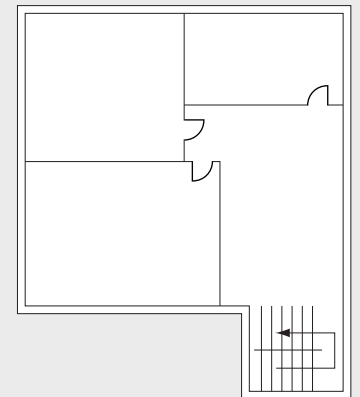

Second Floor

Rex A. Huffman

Vice President
858.458.3360 [Direct]
rhuffman@voitco.com
Lic. #00648675

4747 Executive Dr., Suite 800, San Diego, CA 92121
858.453.0505 | 858.408.3976 Fax | Lic #01333376 | www.voitco.com

CORFAC
International

Voit

REAL ESTATE SERVICES