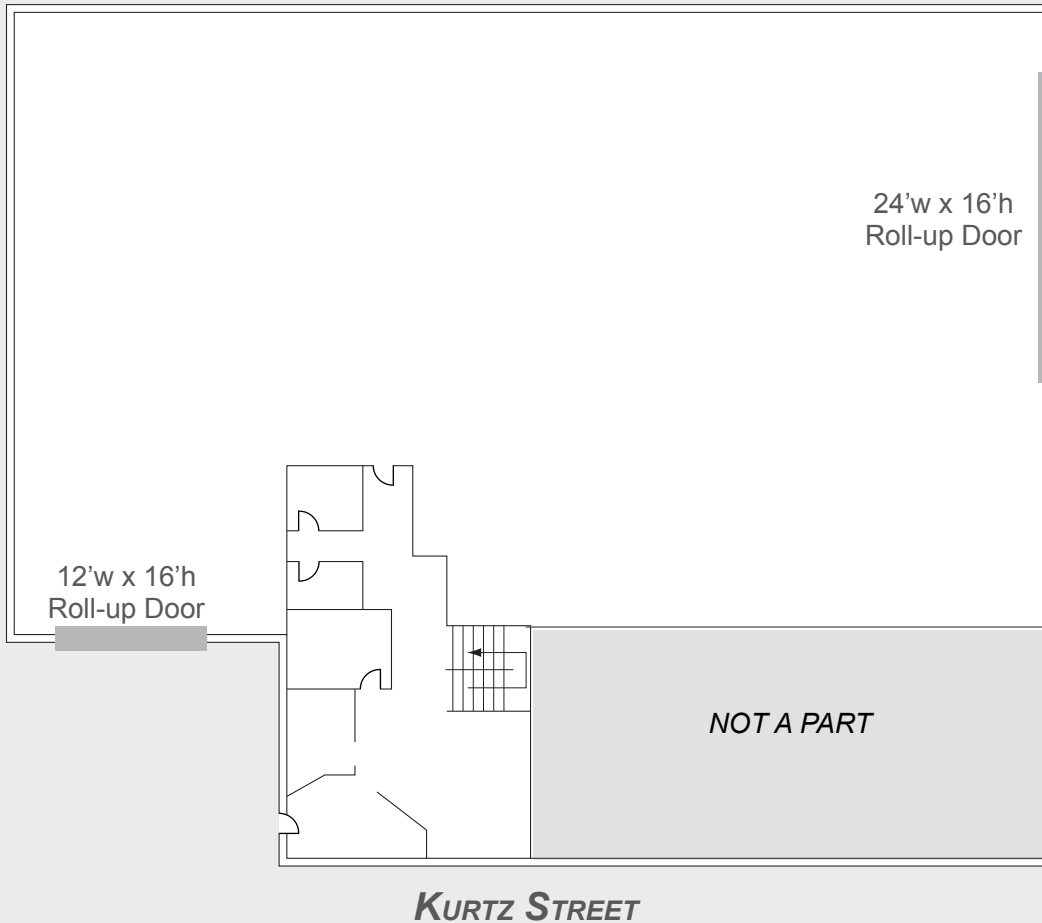

FOR LEASE

Airport Warehouse

2065 Kurtz Street, San Diego, California 92110

First Floor