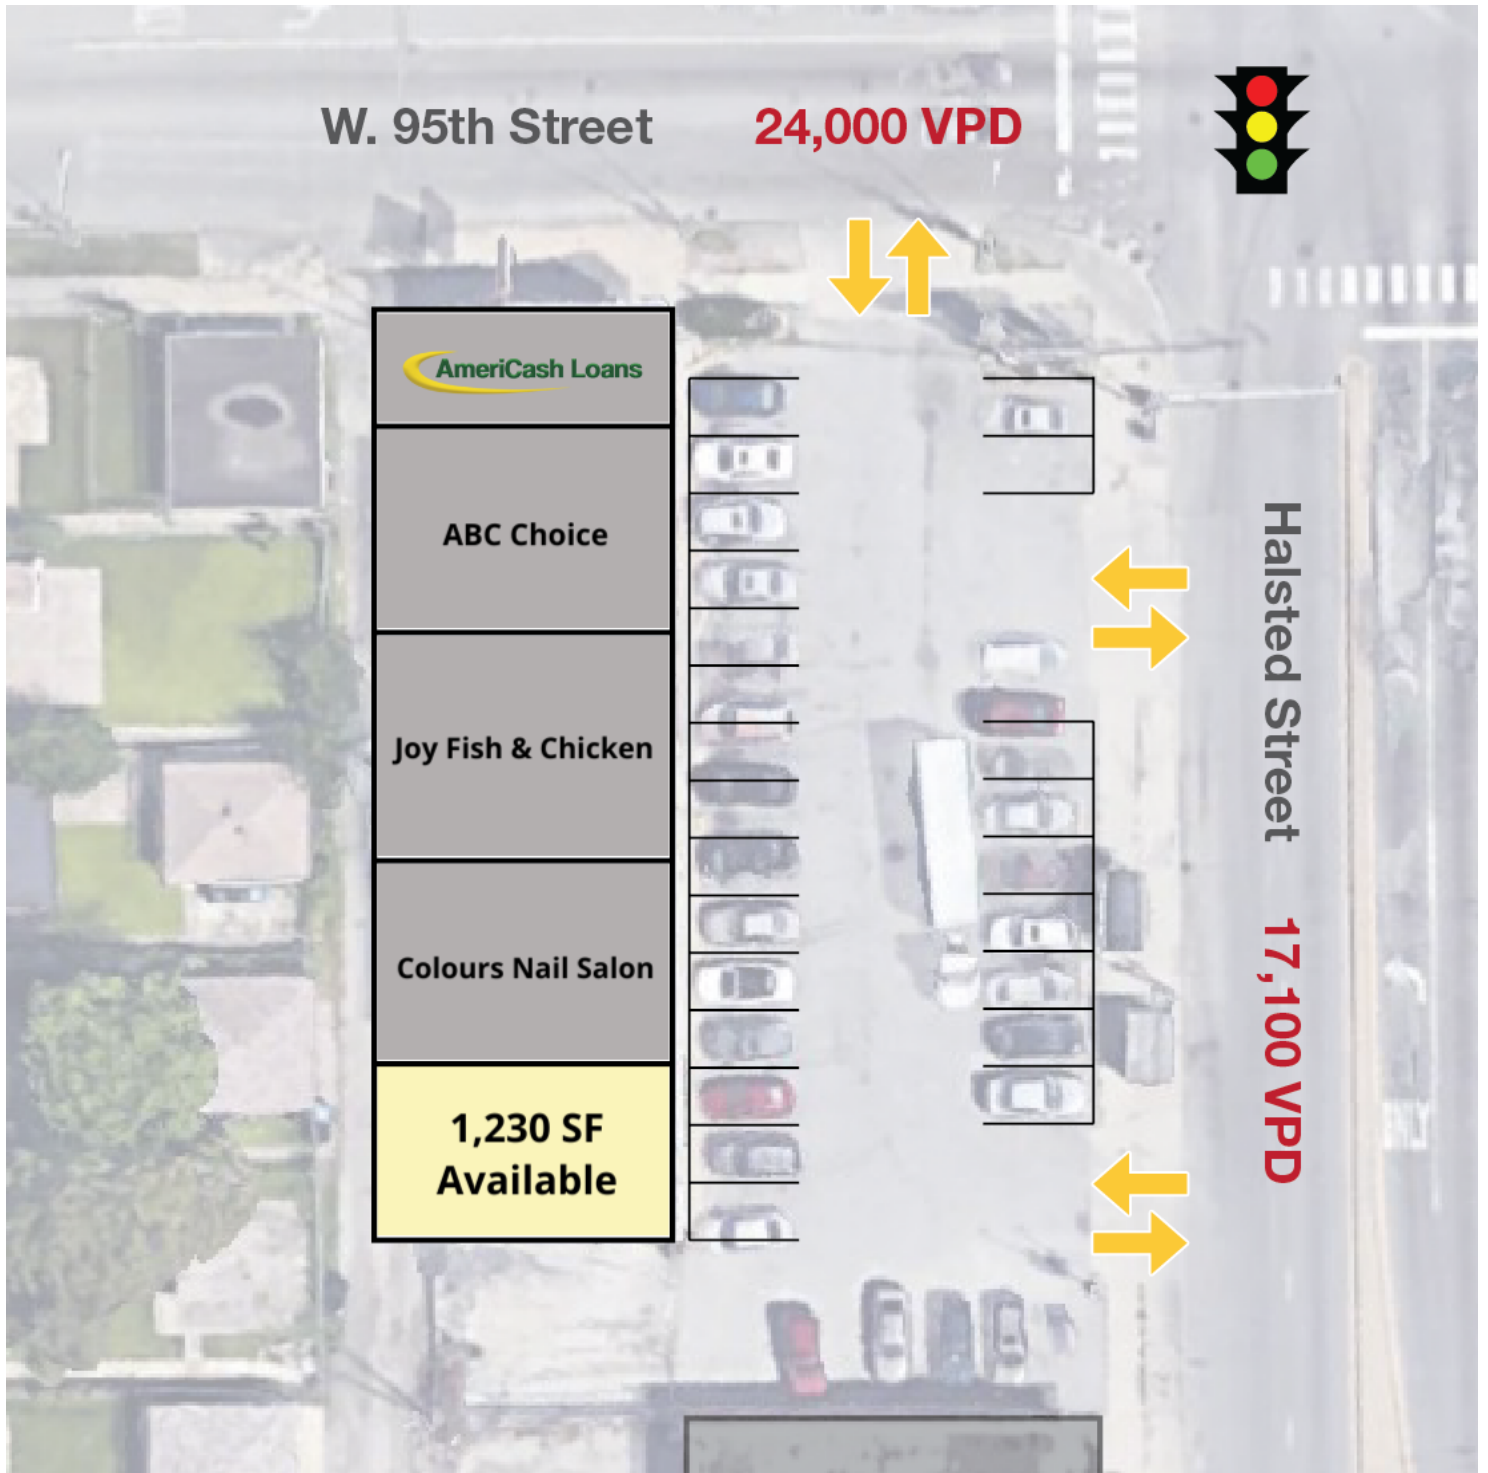

SWC 95th & Halsted

9500-9518 S. Halsted Street, Chicago, IL | 60628

For Lease

Retail Property

MARK FREDERICKS
312.275.3109
mark@baumrealty.com

TREVOR JACK
312.275.3128
trevor@baumrealty.com

DOUG RENNER
312.275.3137
doug.renner@baumrealty.com

© 2018 All information supplied is from sources deemed reliable and is furnished subject to errors, omissions, modifications, removal of the listing from sale or lease, and to any listing conditions, including the rates and manner of payment of commissions for particular offerings, the terms of which are available to principals or duly licensed brokers. Any square footage dimensions set forth are approximate.