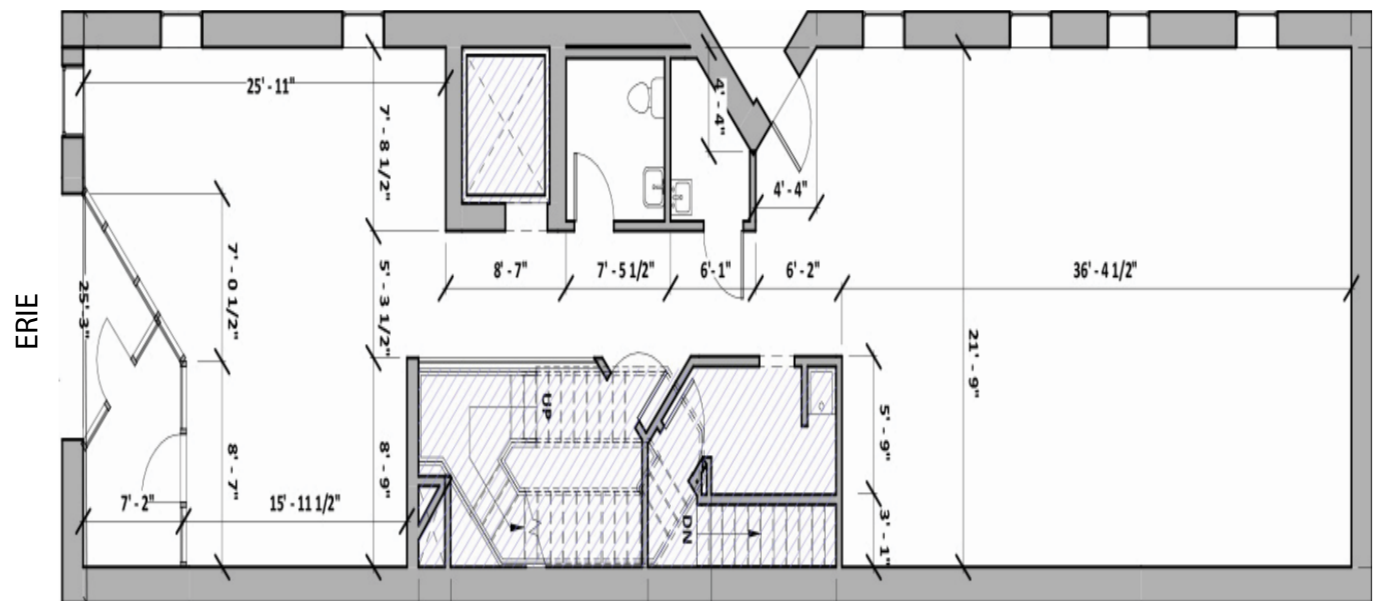

158 WEST ERIE STREET

Retail - 2,367 SF

**WILLARD
JONES**

REAL ESTATE

www.willardjones.com

All dimensions indicated on this plan are approximate and should be field verified.