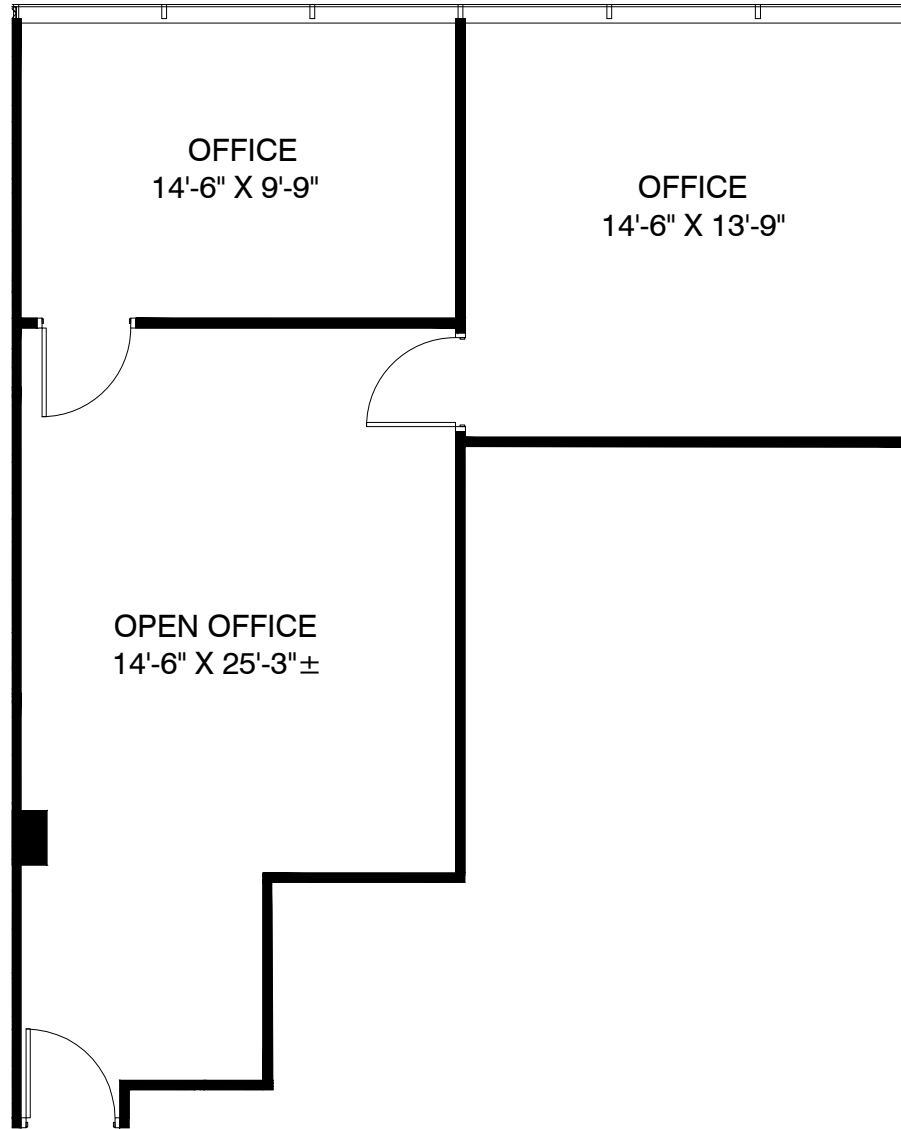

KEYPLAN - 5TH FLOOR

LEASING CONTACT:
KOLBY DICKERSON
kdickerson@txreproperties.com
214-534-1599
COLE MOREANO
cmoreano@txreproperties.com
214-995-1797

ARLINGTON TOWER

1600 E. PIONEER PKWY. ARLINGTON, TX 76011

SUITE #507

854 RSF