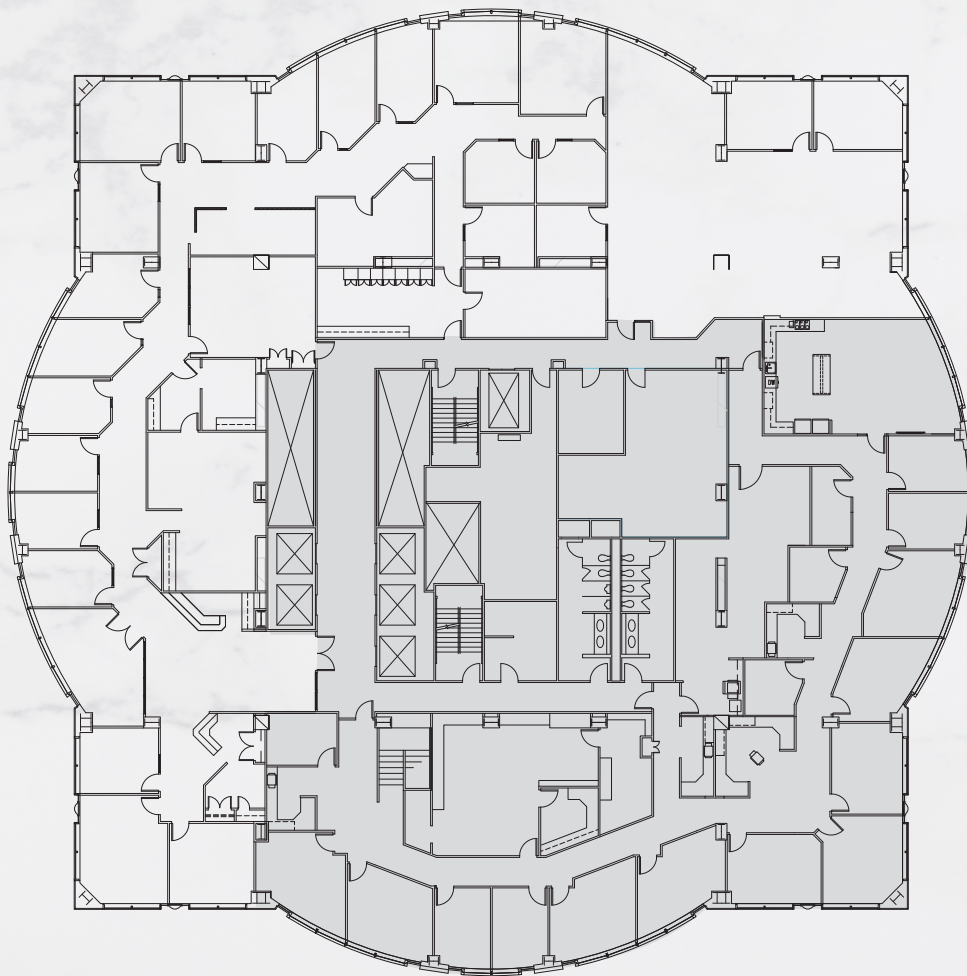

1201 THIRD

FLOOR 33
SUITE 3350 · 13,484 RSF

Views to
Lake Washington &
Cascade Mountains

Views to
Elliott Bay,
Olympic
Mountains &
Lake Union

Views to
Port of Seattle

Views to
Elliott Bay &
Olympic Mountains