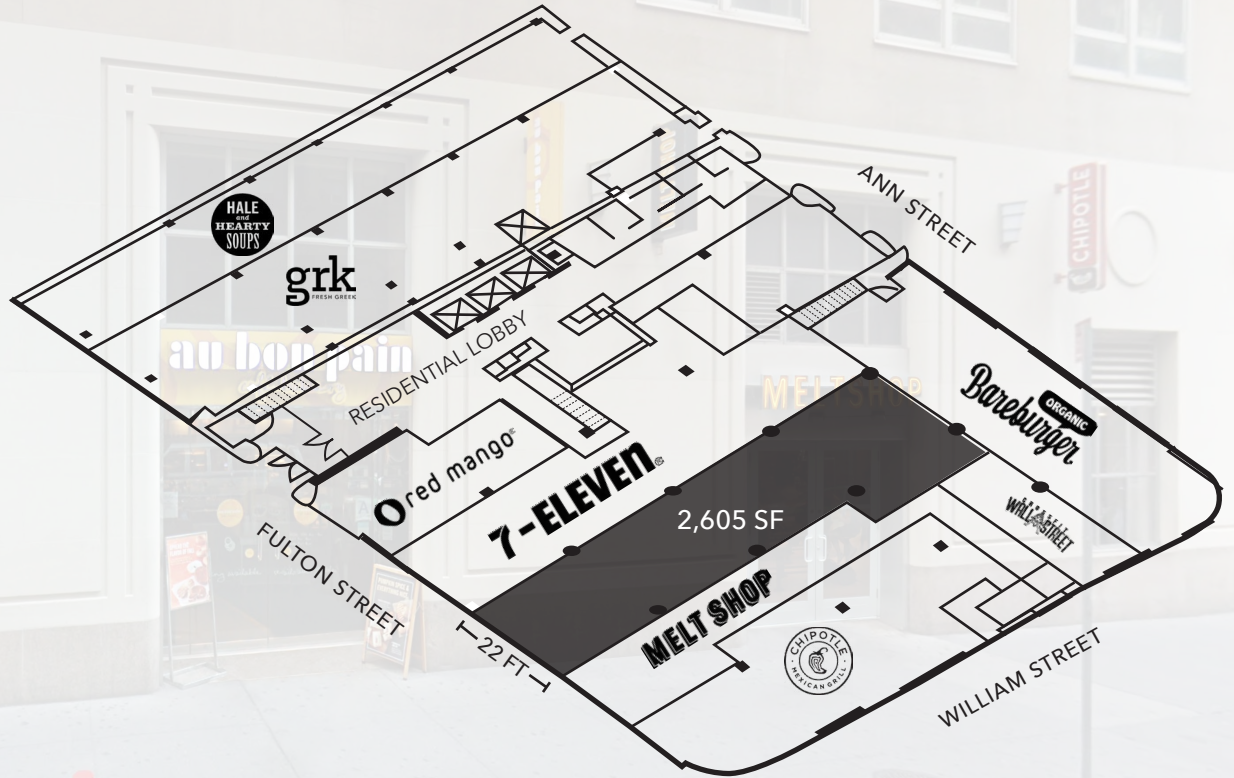

111 Fulton STREET

BETWEEN DUTCH AND WILLIAM STREETS

FiDi.

FULTON CENTER

A C E J Z N R W 2 3 4 5

71 NASSAU STREET
GOLD & JEWELRY
Wendys
NASSAU FULTON OPTICAL

ZARA

• PRET A MANGER •

• noon

• PRONTO PIZZA

• elf

• DESIGNER

• Vetsport

NASSAU STREET

FOOT MART

RESIDENTIAL BUILDING

DUTCH STREET

Seaport Wine & Spirits

Baked by Melissa

POKE BOWL

verizon wireless

MAGIC MIX JUICERY

REAL DEAL DOLLAR DISCOUNT

Konditor

2 3 A C

FULTON STREET

• POTBELLY

• Brandy's

• DRAGO SHOE REPAIR

• STYLING HAIRCUTTERS

• ANSWORTH

• SPRING NAIL & SPA NY

• HALE HEARTY SOUPS

• grk

• red mango

• 7-ELEVEN

111 FULTON

• MELT SHOP

MEXICAN GRILL

CONTACT EXCLUSIVE AGENT

ROSS KAPLAN
212.850.5418
rkaplan@ngkf.com

NGKF.COM

RKF.COM