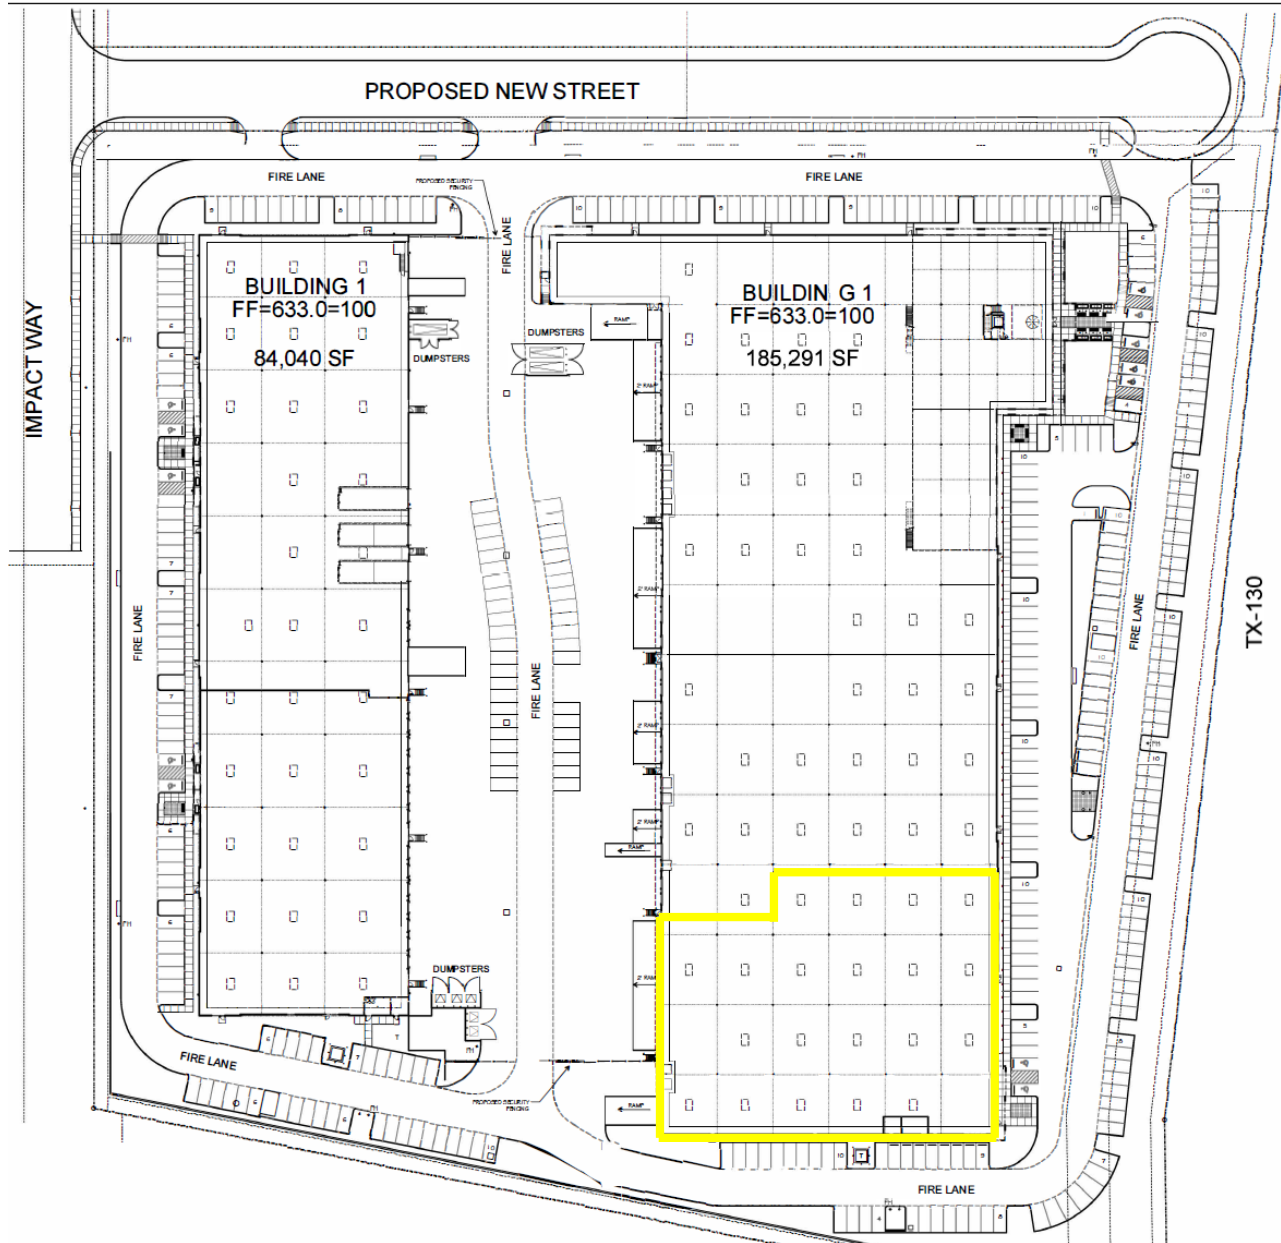

For Lease

For more information, contact:

Zane Cole
+1 512 225 2708
Zane.Cole@am.jll.com

Kyle McCulloch
+1 512 225 2713
Kyle.McCulloch@am.jll.com

Although information has been obtained from sources deemed reliable, neither Owner nor JLL makes any guarantees, warranties or representations, express or implied, as to the completeness or accuracy as to the information contained herein. Any projections, opinions, assumptions or estimates used are for example only. There may be differences between projected and actual results, and those differences may be material. The Property may be withdrawn without notice. Neither Owner nor JLL accepts any liability for any loss or damage suffered by any party resulting from reliance on this information. If the recipient of this information has signed a confidentiality agreement regarding this matter, this information is subject to the terms of that agreement. ©2019 Jones Lang LaSalle IP, Inc. All rights reserved.

>>Check local legal requirements on the legal Connect page and paste additional requirements here, replacing this line and make black<<