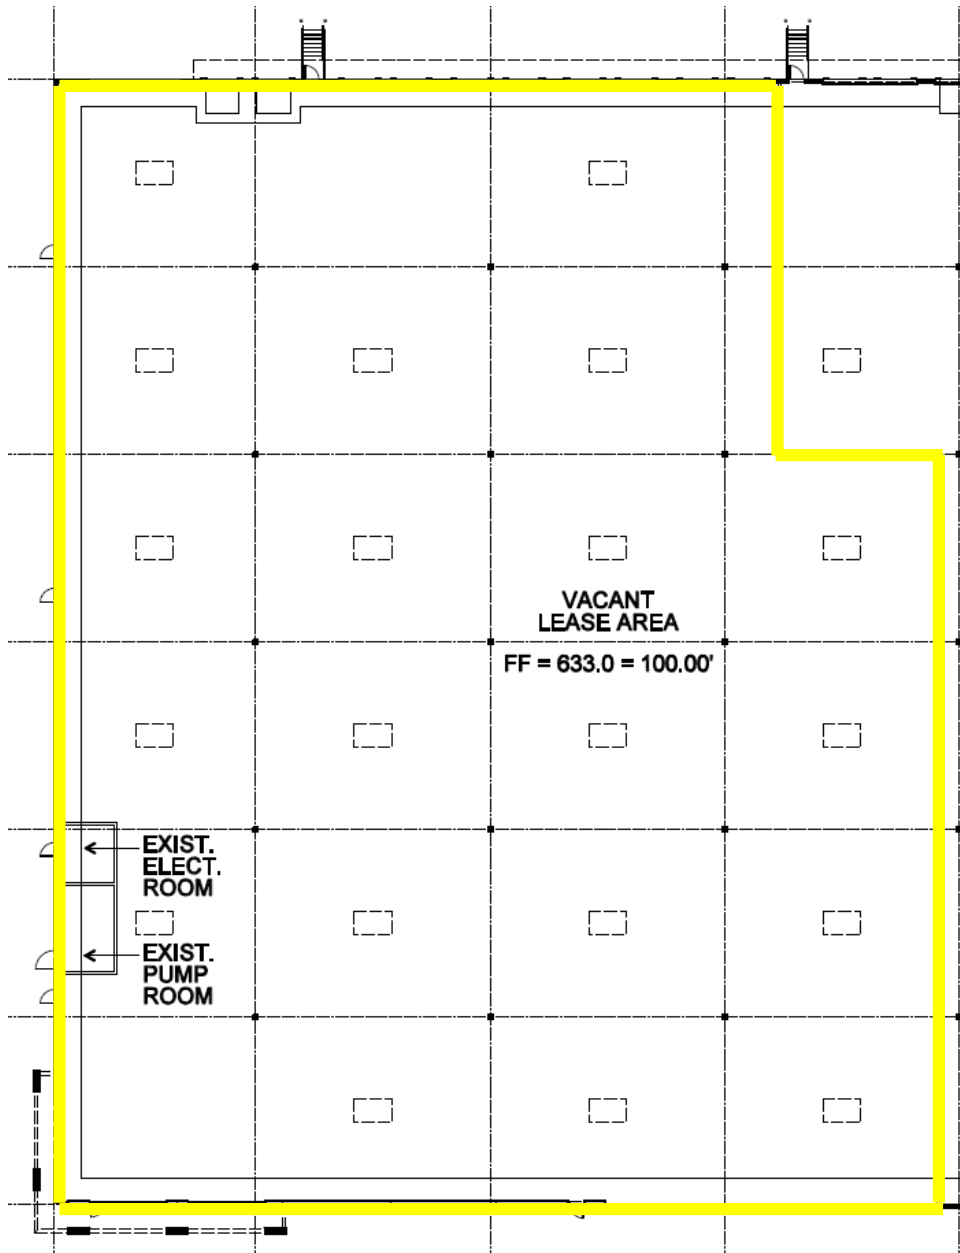

For Lease

For more information, contact:

Zane Cole
+1 512 225 2708
Zane.Cole@am.jll.com

Kyle McCulloch
+1 512 225 2713
Kyle.McCulloch@am.jll.com