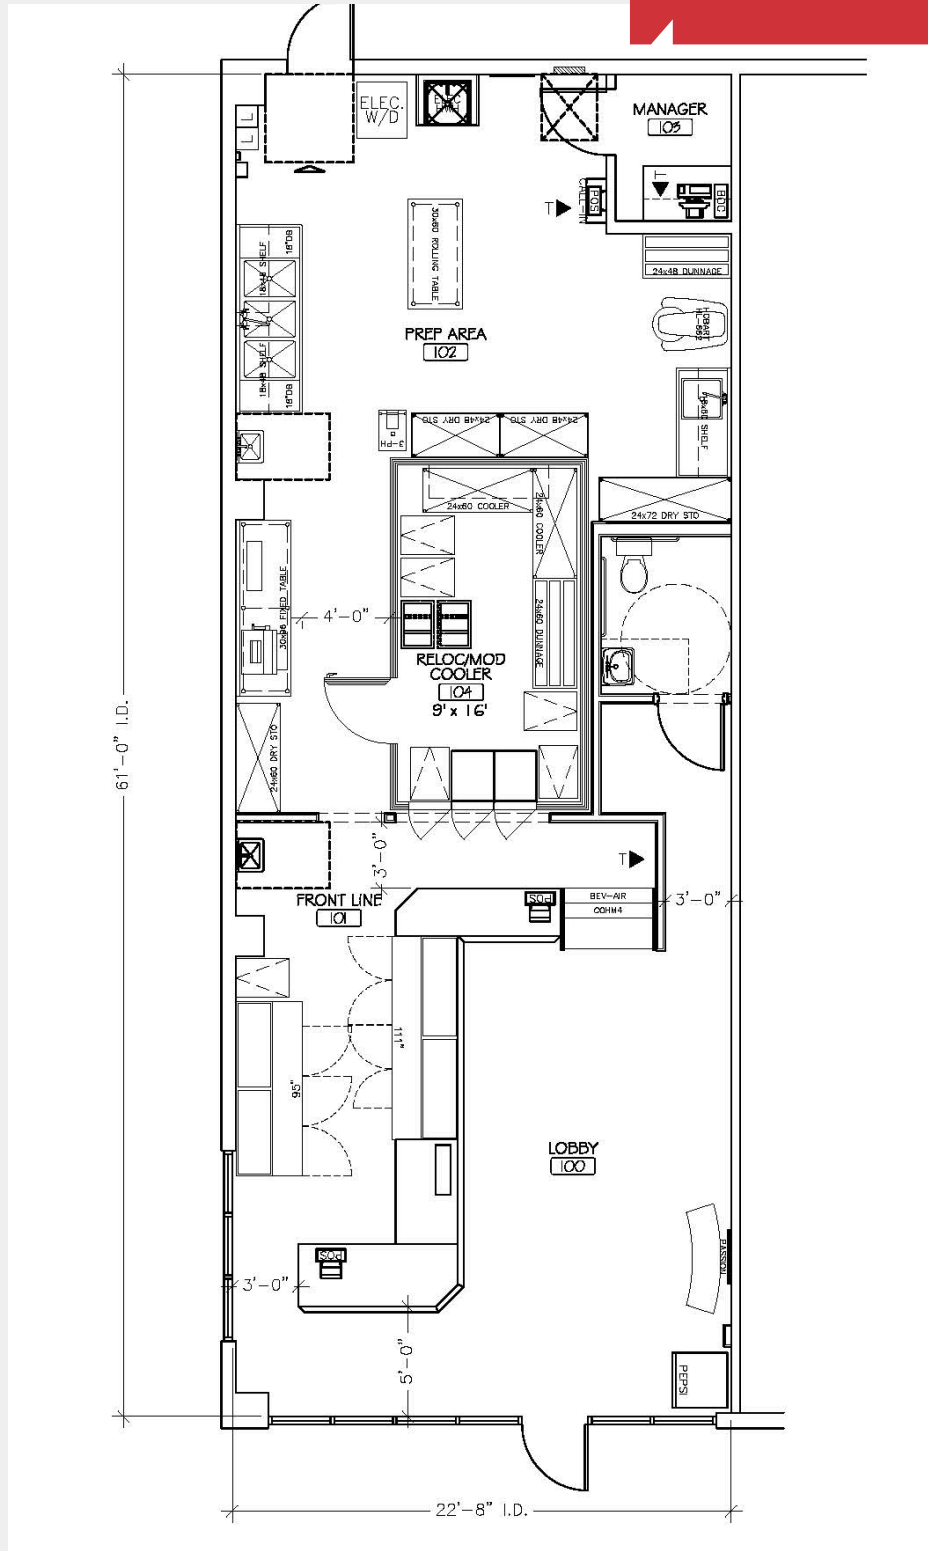

For Sublease
1722 South Rutherford Blvd
Murfreesboro, TN 37130

For more information:

Priscilla Smith

615 377 4747 • psmith@nainashville.com