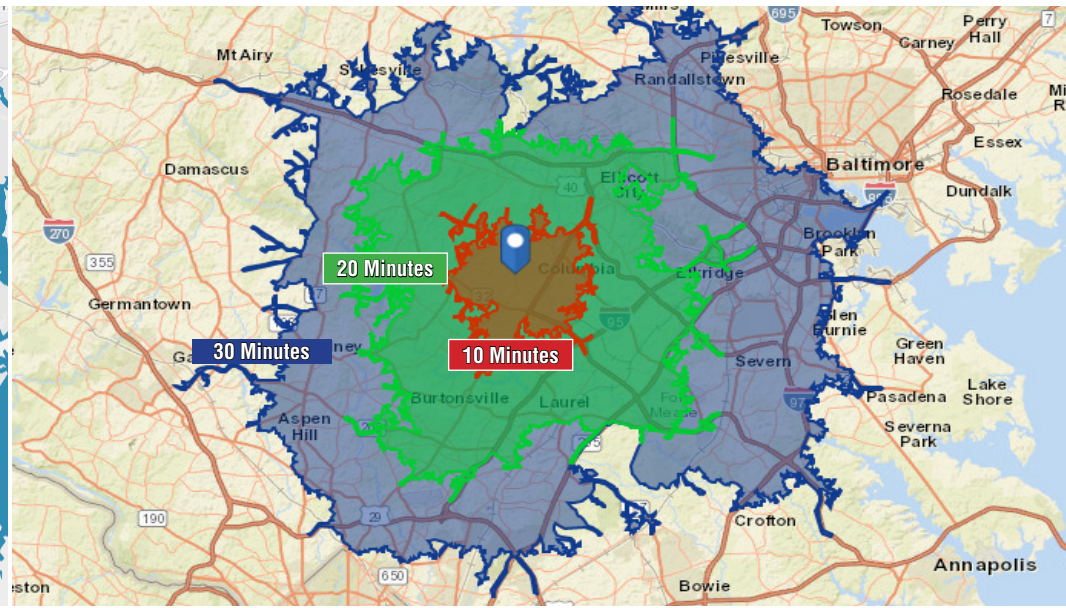

FOR LEASE

Howard County, Maryland

LOCATION

HICKORY PLAZA | 10801 HICKORY RIDGE ROAD | COLUMBIA, MARYLAND, 21044