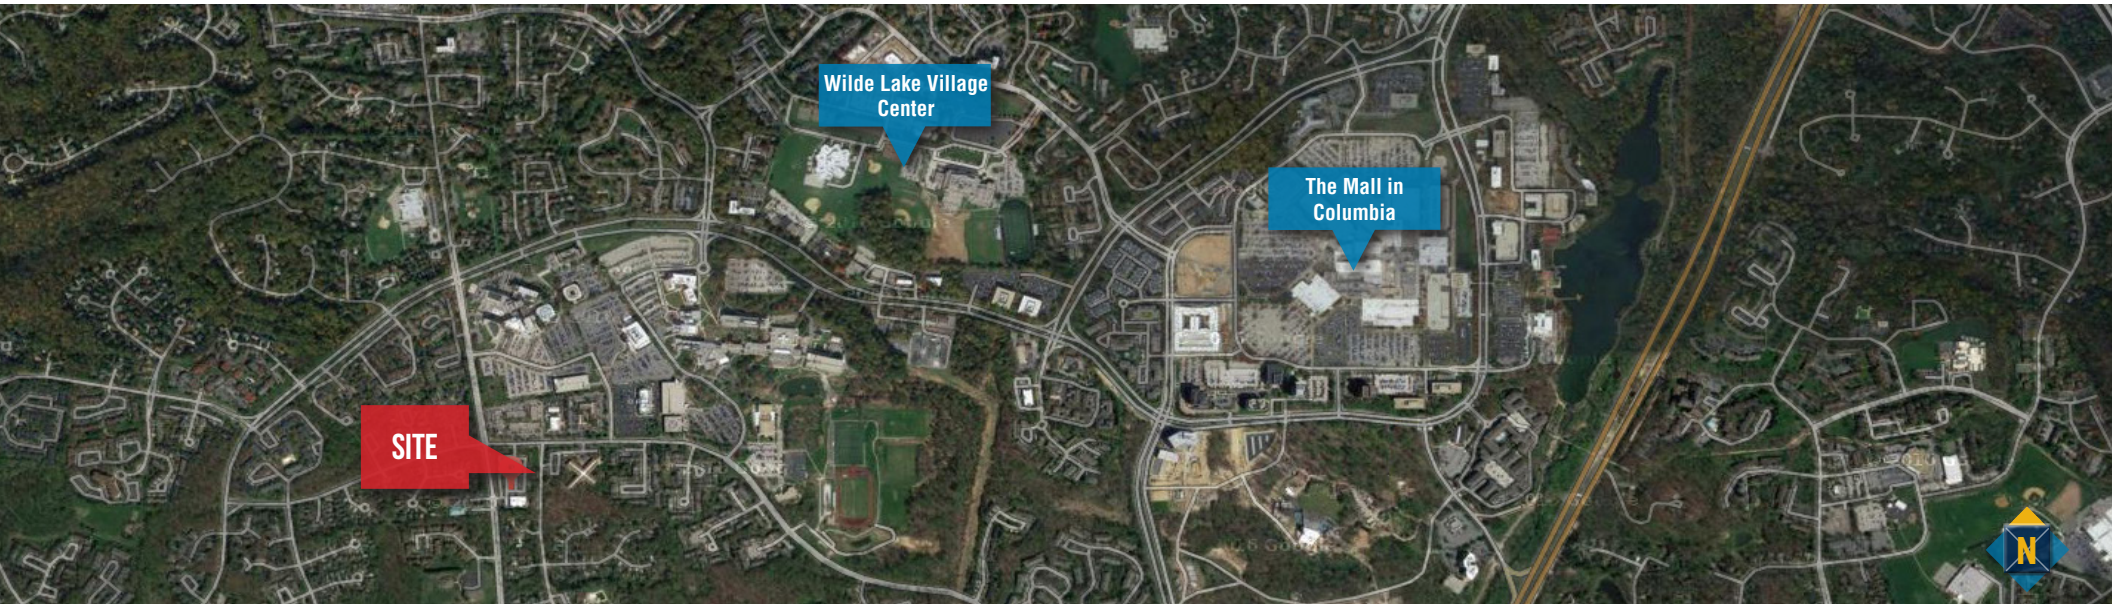

FOR LEASE

Howard County, Maryland

HICKORY PLAZA

10801 HICKORY RIDGE ROAD | COLUMBIA, MARYLAND, 21044

AVAILABLE

Suite 205: 1,700 sf

RENTAL RATE

\$24.50/sf, FS

TERM

Negotiable

HIGHLIGHTS

- ▶ Located adjacent to Howard County General Hospital
- ▶ Approximately 1.5 miles from Columbia Town Center
- ▶ Asian Fusion Restaurant, Mad City Coffee Café, dry cleaners, and pharmacy are located in the property.

FOR LEASE

Howard County, Maryland

LOCATION

HICKORY PLAZA | 10801 HICKORY RIDGE ROAD | COLUMBIA, MARYLAND, 21044

FOR LEASE

Howard County, Maryland

FLOOR PLAN

HICKORY PLAZA | 10801 HICKORY RIDGE ROAD | COLUMBIA, MARYLAND, 21044