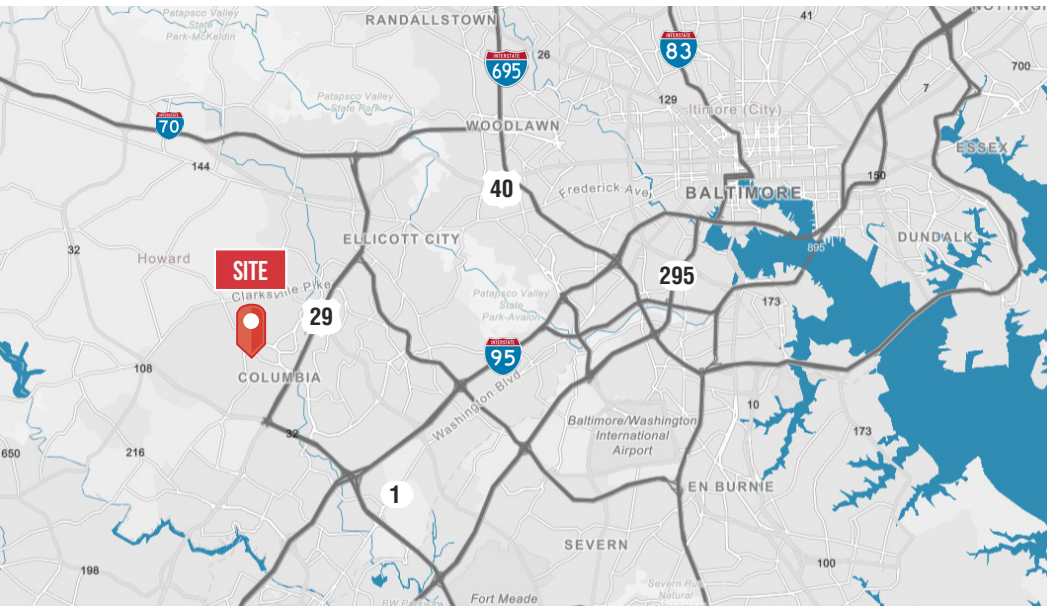

FOR LEASE

Howard County, Maryland

HICKORY PLAZA

10801 HICKORY RIDGE ROAD | COLUMBIA, MARYLAND, 21044

AVAILABLE

Suite 205: 1,700 sf

RENTAL RATE

\$24.50/sf, FS

TERM

Negotiable

HIGHLIGHTS

- ▶ Located adjacent to Howard County General Hospital
- ▶ Approximately 1.5 miles from Columbia Town Center
- ▶ Asian Fusion Restaurant, Mad City Coffee Café, dry cleaners, and pharmacy are located in the property.

FOR LEASE

Howard County, Maryland

LOCATION

HICKORY PLAZA | 10801 HICKORY RIDGE ROAD | COLUMBIA, MARYLAND, 21044

FOR LEASE

Howard County, Maryland

FLOOR PLAN

HICKORY PLAZA | 10801 HICKORY RIDGE ROAD | COLUMBIA, MARYLAND, 21044