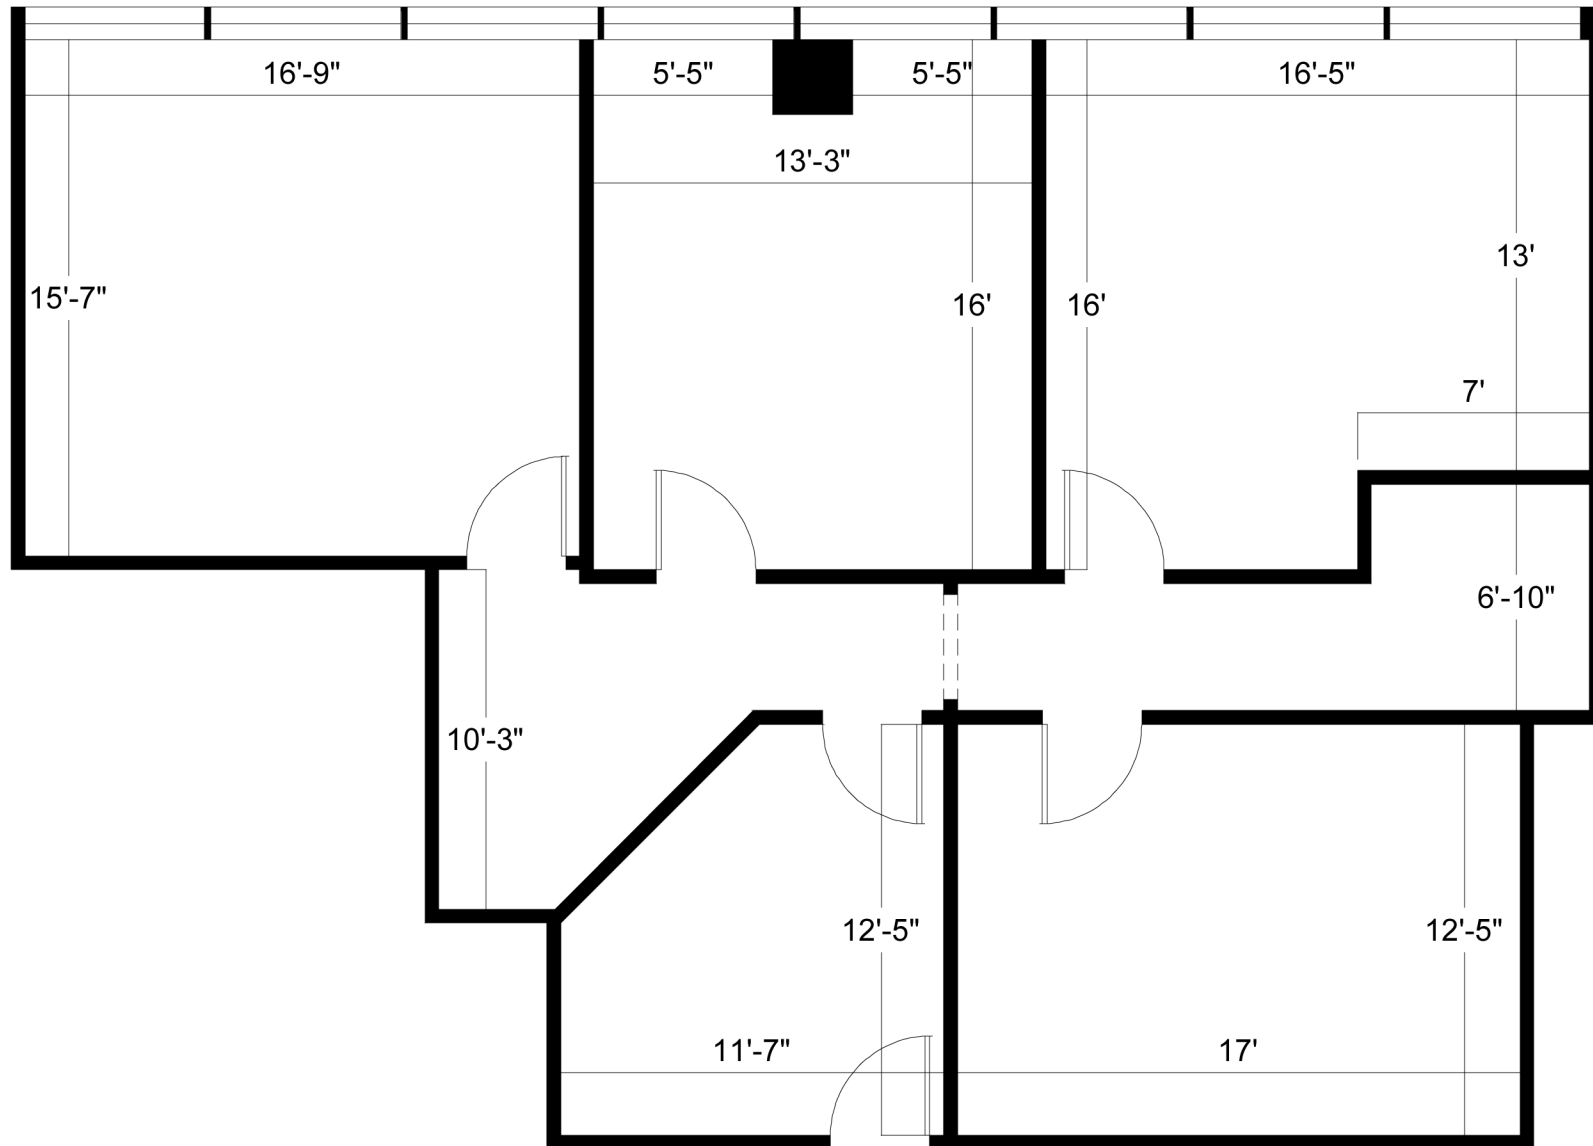

8751 W BROWARD BLVD
SUITE 307

Notice: This rendering is for marketing purposes only. All measurements, features and specifications are approximate. The accuracy of this information is subject to errors, omissions and changes. An architect should be contacted for actual measurements, features and specifications.