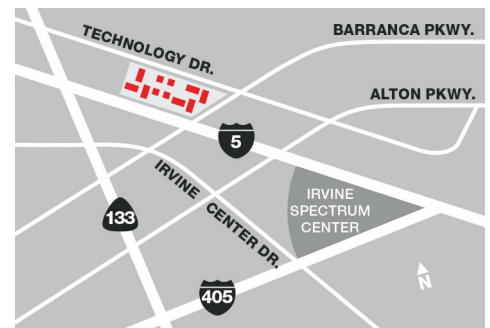

## Corporate Business Center

125-175 Technology Drive • Irvine, CA 92618

Orange County  
Irvine Spectrum®

This impressive business park integrates campus-style office buildings with warehouse space and offers sought-after frontage along the 5 Freeway. A convenient location in the heart of Irvine Spectrum® enhances talent recruitment and retention.

## Workplace Features

- 500,000 SF of office/mid-tech buildings
- Minutes from Irvine Spectrum Center®
- Easy access to the 5, 405 and 133 Freeways and the 241 Toll Road
- WiFi-connected outdoor workspace and onsite EV charging stations
- Direct access to Metrolink and Amtrak via iShuttle
- Close to Irvine Station Transportation Hub
- Attentive customer service with industry-leading response times
- Full-service Marriott and Courtyard Marriott Hotel nearby
- Adjacent to Alton Marketplace