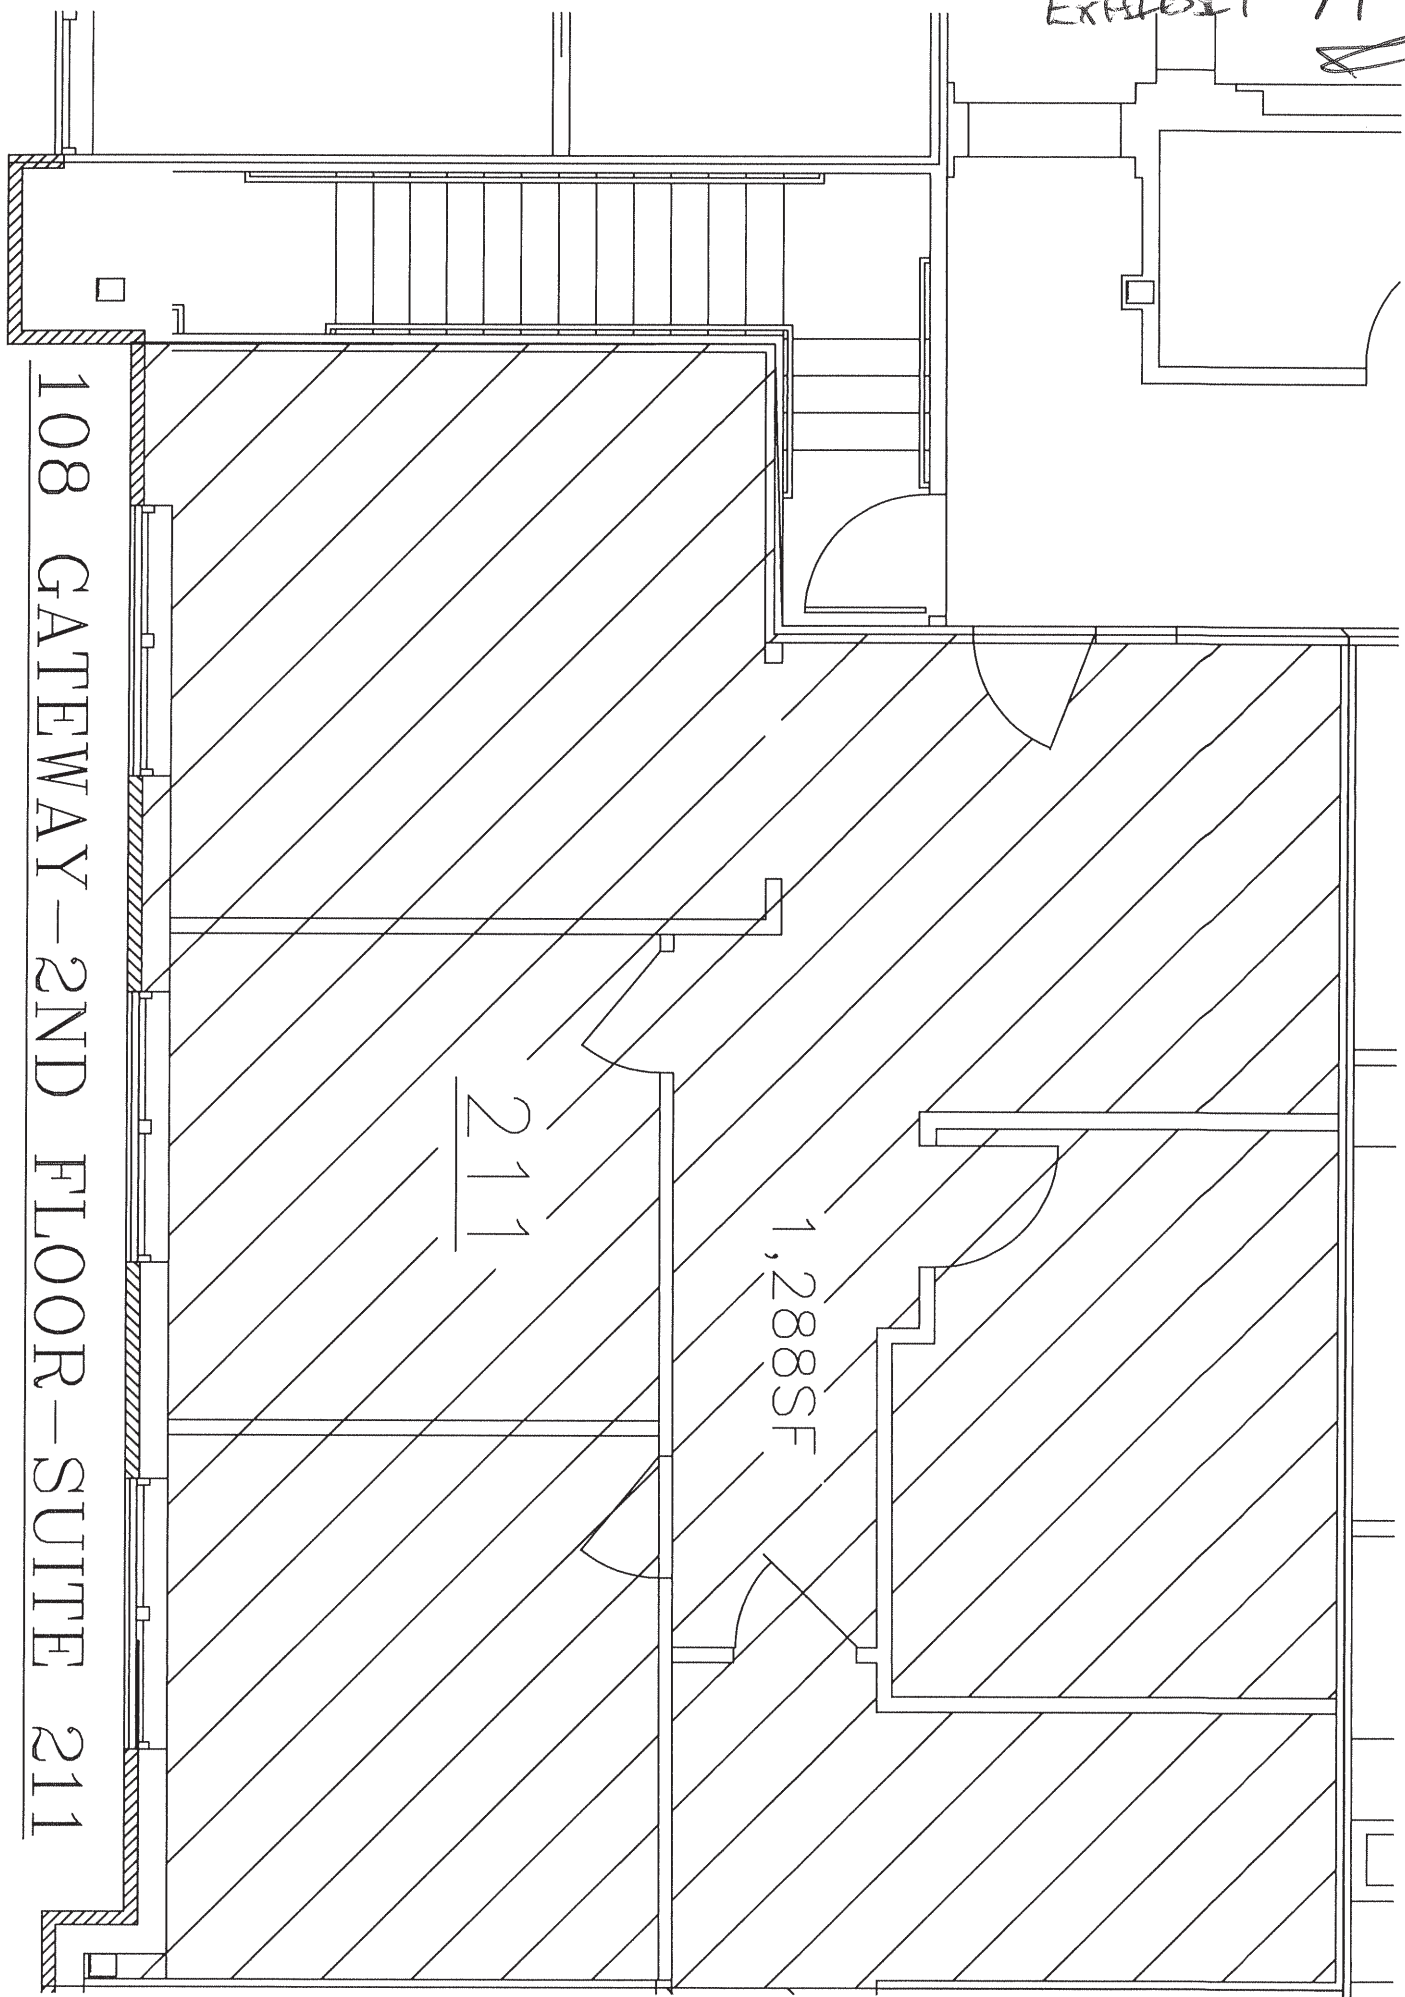

EXHIBIT A

108 GATEWAY - 2ND FLOOR - SUITE 211  
MOORESVILLE, NC

211

1,288SF