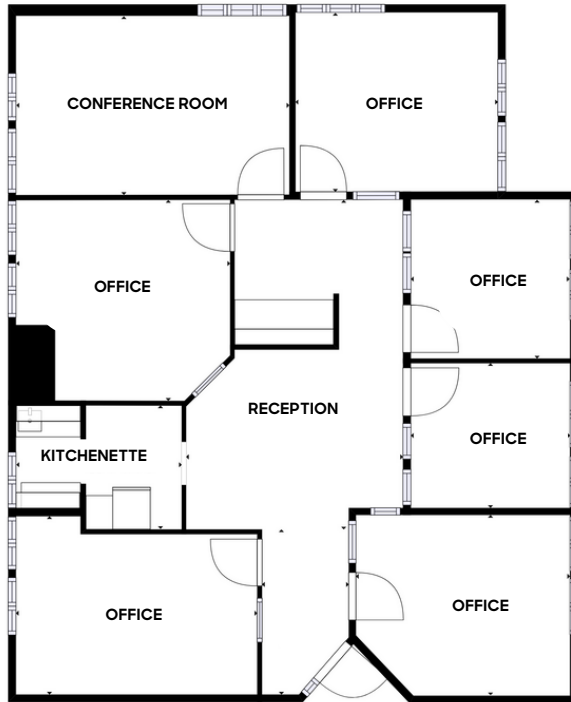

[CLICK HERE](#)
for Ste 103 virtual tour