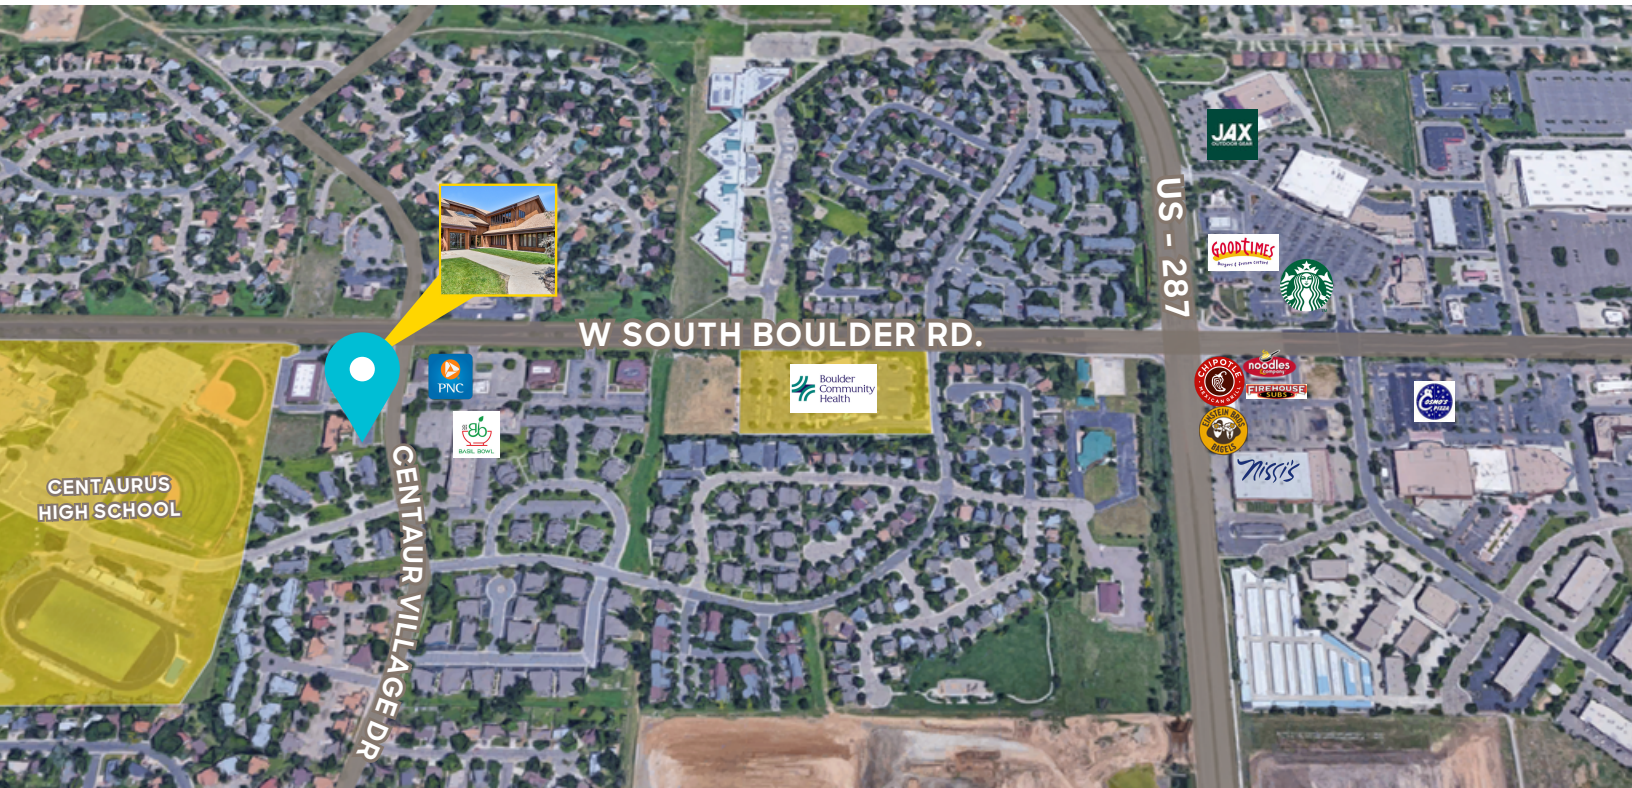

HEIDI SCHAMBER
303 444 4344
Heidi@MarketBoulder.com

BRITTANY BOUDREAU
303 444 0566
Brittany@MarketBoulder.com