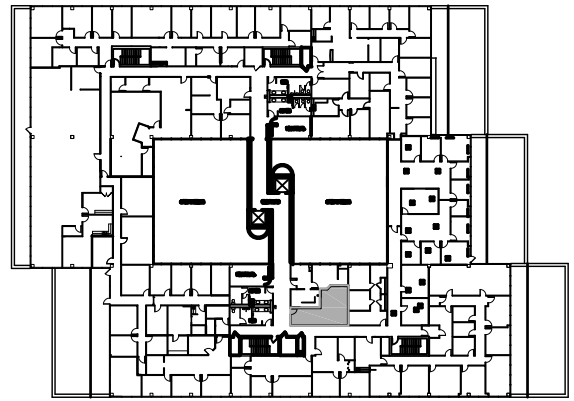

SUITE 211

416 USF
478 RSF

KEY PLAN

SEPTEMBER 29, 2020

LATTER CENTER WEST
2800 VETERANS BLVD.
METAIRIE, LA