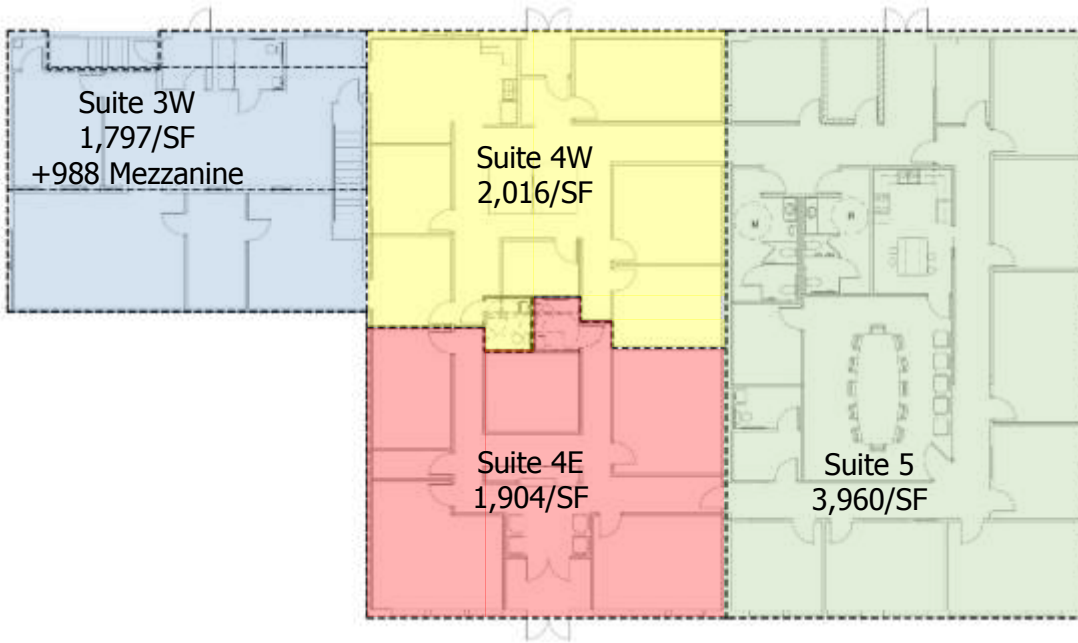

Executive Office Space Available at **The Professional Center**

2900 S. State Street, Suites 3W, 4 & 5, St. Joseph, MI

🌀 **Features** 🌀

- Professional Office Suites
- City of St. Joseph
- Attractive, Colonial Style
- Convenient Location
- From 1,903 to 10,665 SF
- Will Remodel-to-Suit
- Entry Level Suites (no stairs)
- Private Offices
- Barrier-Free Restrooms
- Ample Parking
- City Water/Sewer