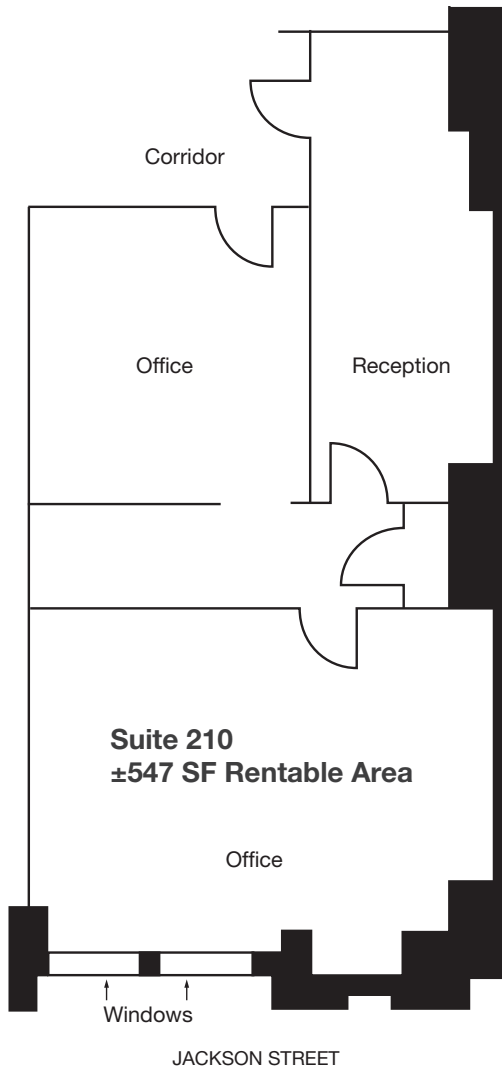

Medical Arts Building

2000 Van Ness @ Jackson
San Francisco, California

Floorplan not to scale

Contact Exclusive Agent

Jeffrey Hutchins
415.229.8941
jhutchins@kiddermathews.com
LIC #943179