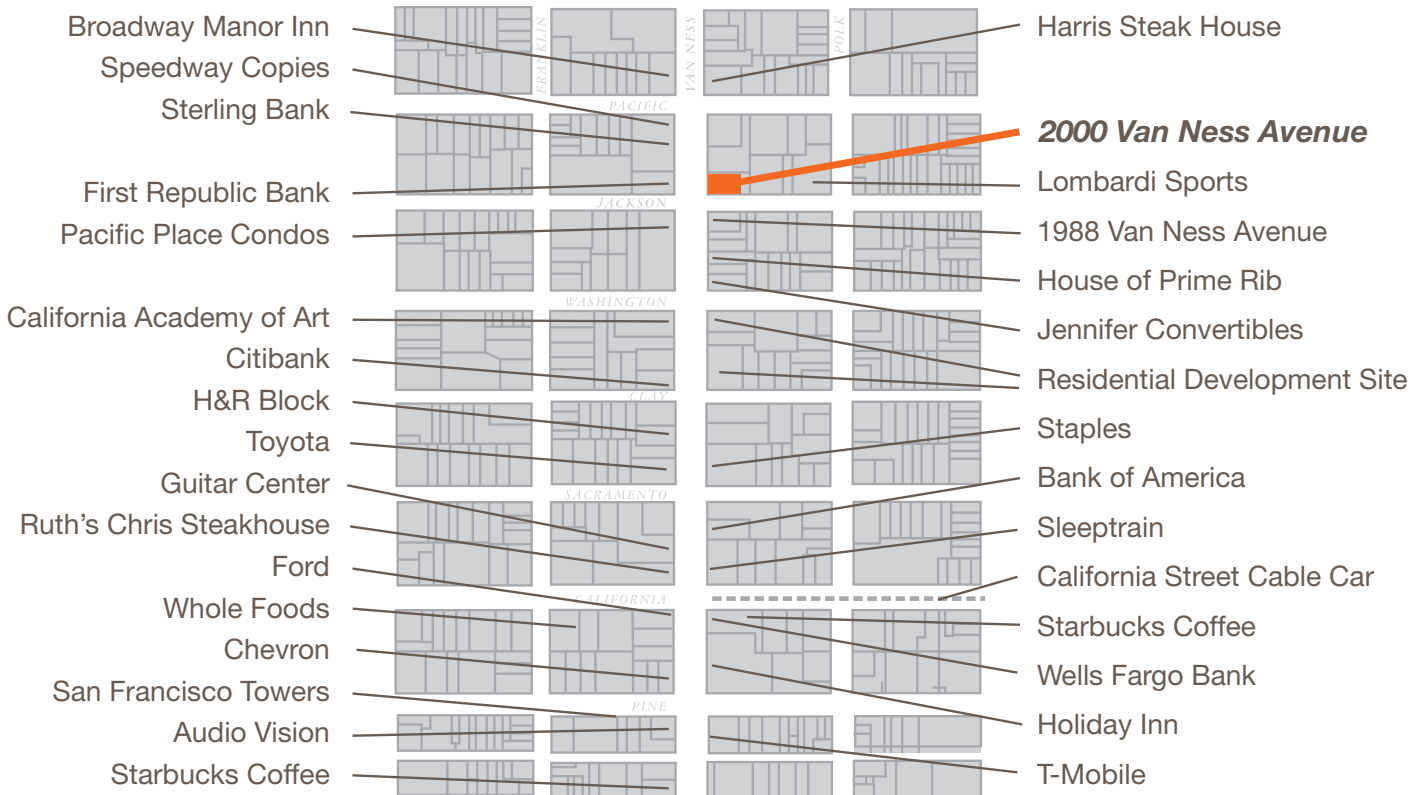

Medical Arts Building

2000 Van Ness @ Jackson
San Francisco, California

Contact Exclusive Agent

Jeffrey Hutchins
415.229.8941
jhutchins@kiddermathews.com
LIC #943179