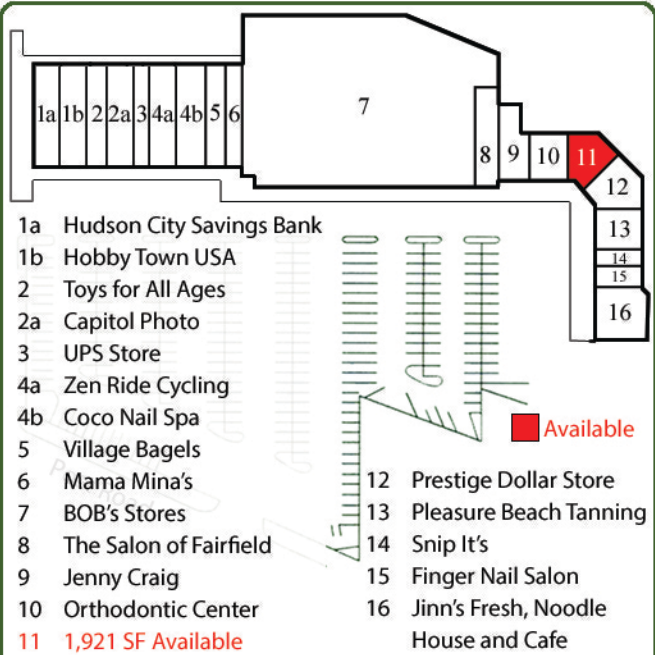

Space Available: 1,921 SF

Description: Excellent access to I-95

Close proximity to Fairfield University
with 5,000 students and 540 staff

Current Tenants:

Area Retailers: **Marshalls**, **CVS**, **CHICO'S**, **OfficeMax**,
ANN TAYLOR, **VICTORIA'S SECRET**, **BED BATH & BEYOND**, **Stop&Shop**

For More Info Contact:

Deborah Foehr
Office (203) 557-9111
Cell (203) 984-1910
Fax (203) 557-9114
dfoehr@starcommercial.com
www.starcommercial.com

Demographics	1	3	5
Population	15,709	104,299	206,333
Avg. HH Income	$80,046	$78,236	$76,373