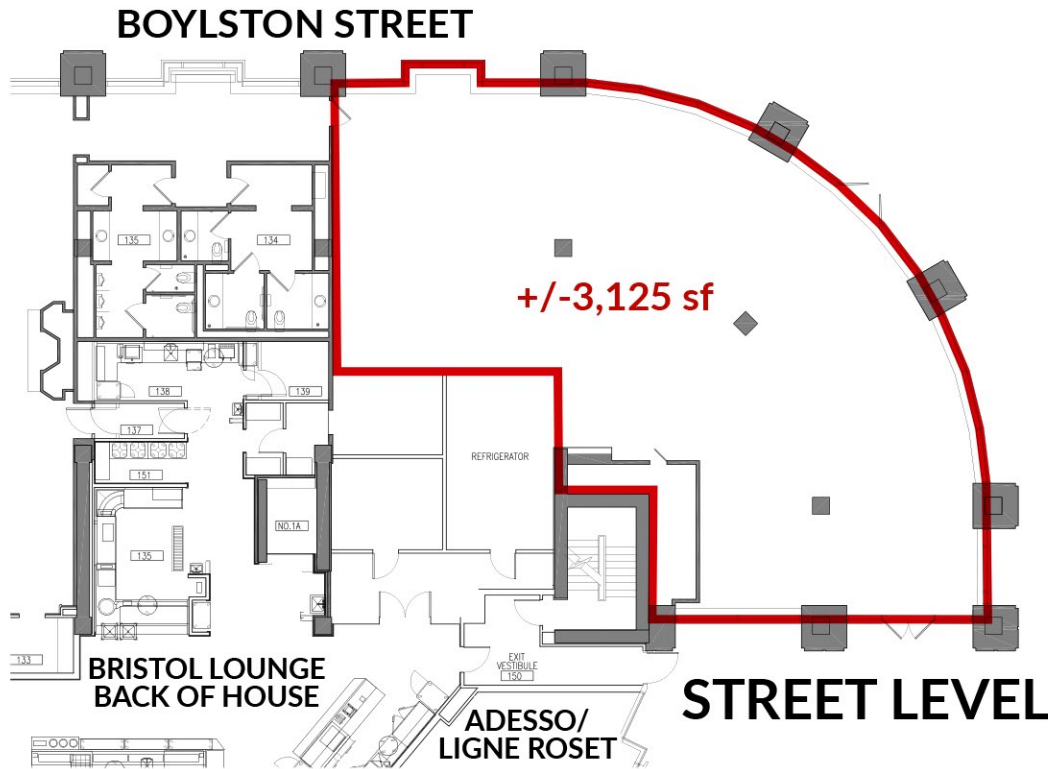

FACTS

Corner retail location at the base of the Five-Star Four Seasons Hotel with 273 guest Rooms

Street level space coming available overlooking the Public Garden/Boston Common

Adjacent to The Heritage on the Garden with luxury retailers including: Hermes, Escada, Bottega Veneta, St. John, Christofle, and La Perla, as well as Exhale and Doretta Tavern

The Back Bay is home to over 20 hotels with approximately 6,100 rooms

There are 54 million visits to the Back Bay annually

The Back Bay is one of Boston's largest office markets with over 17 million sf of office space as well as the city's two largest office towers; 200 Clarendon Street and The Prudential Tower