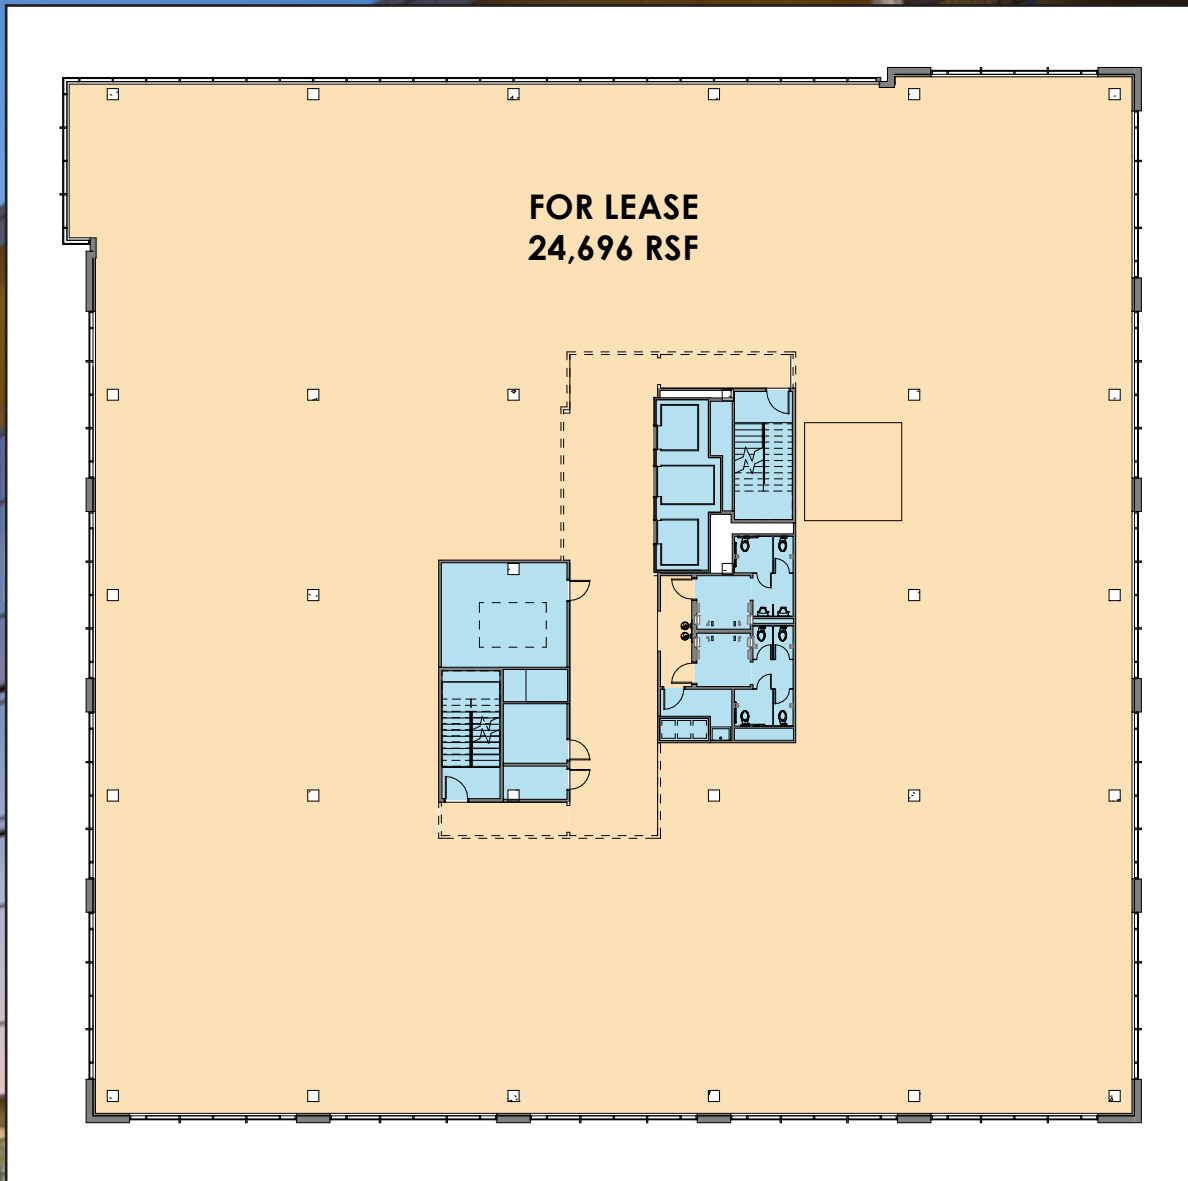

1 MUSIC CIRCLE SOUTH

LEVEL 2

1 MUSIC CIRCLE SOUTH, NASHVILLE, TENNESSEE 37203 | ONEMUSICCIRCLESOUTH.COM

PANATTONI®

TUCK•HINTON
ARCHITECTS

Janet Sterchi
Doug Ryan
615.850.2700