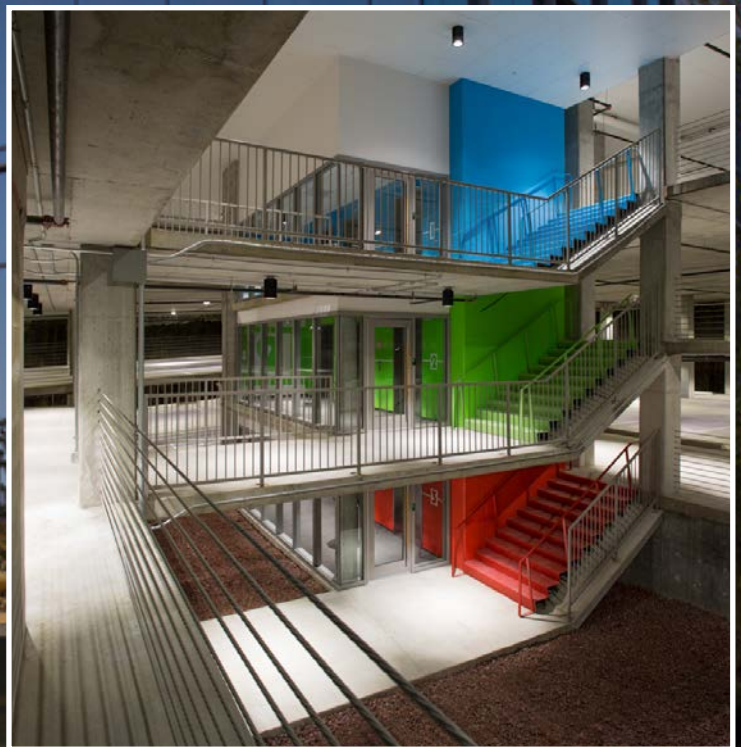

1 MUSIC CIRCLE SOUTH

ONLY A FEW SPACES REMAIN:

4TH FLOOR - 4,730 SQ FT

3RD FLOOR - 2,883 SQ FT

2ND FLOOR - 24,696 SQ FT

1ST FLOOR - 9,985 SQ FT

1 MUSIC CIRCLE SOUTH

One Music Circle South is conveniently located just off Music Row with direct access to the Gulch and a full complement of restaurants, bars, shopping and housing options nearby. Quick and unencumbered access to and from downtown Nashville allows easy commuting and connectivity. Building amenities include bike storage, showers, covered and reserved parking beneath the building and drive through porte cochere for drop off and pick up.

- Class A Boutique Office in Music Row
- 107,840 SF - 42,294 Total SF Available
 - Level 5 23,767 SF Leased
 - Level 4 19,966 SF Leased
 - 4,730 SF Available
 - Level 3 21,813 SF Leased
 - 2,883 SF Available
 - Level 2 24,696 SF Available
 - Level 1 9,985 SF Available
- 3/1000 Covered and Secured Parking
- Conveniently located just off Music Row
- Direct Walking Access to Demonbreun Street and The Gulch, restaurants, bars and shopping
- Unencumbered access to downtown and interstates
- Amenities include:
 - Bicycle Storage
 - Showers and Lockers
 - Covered Parking
 - On-site Security