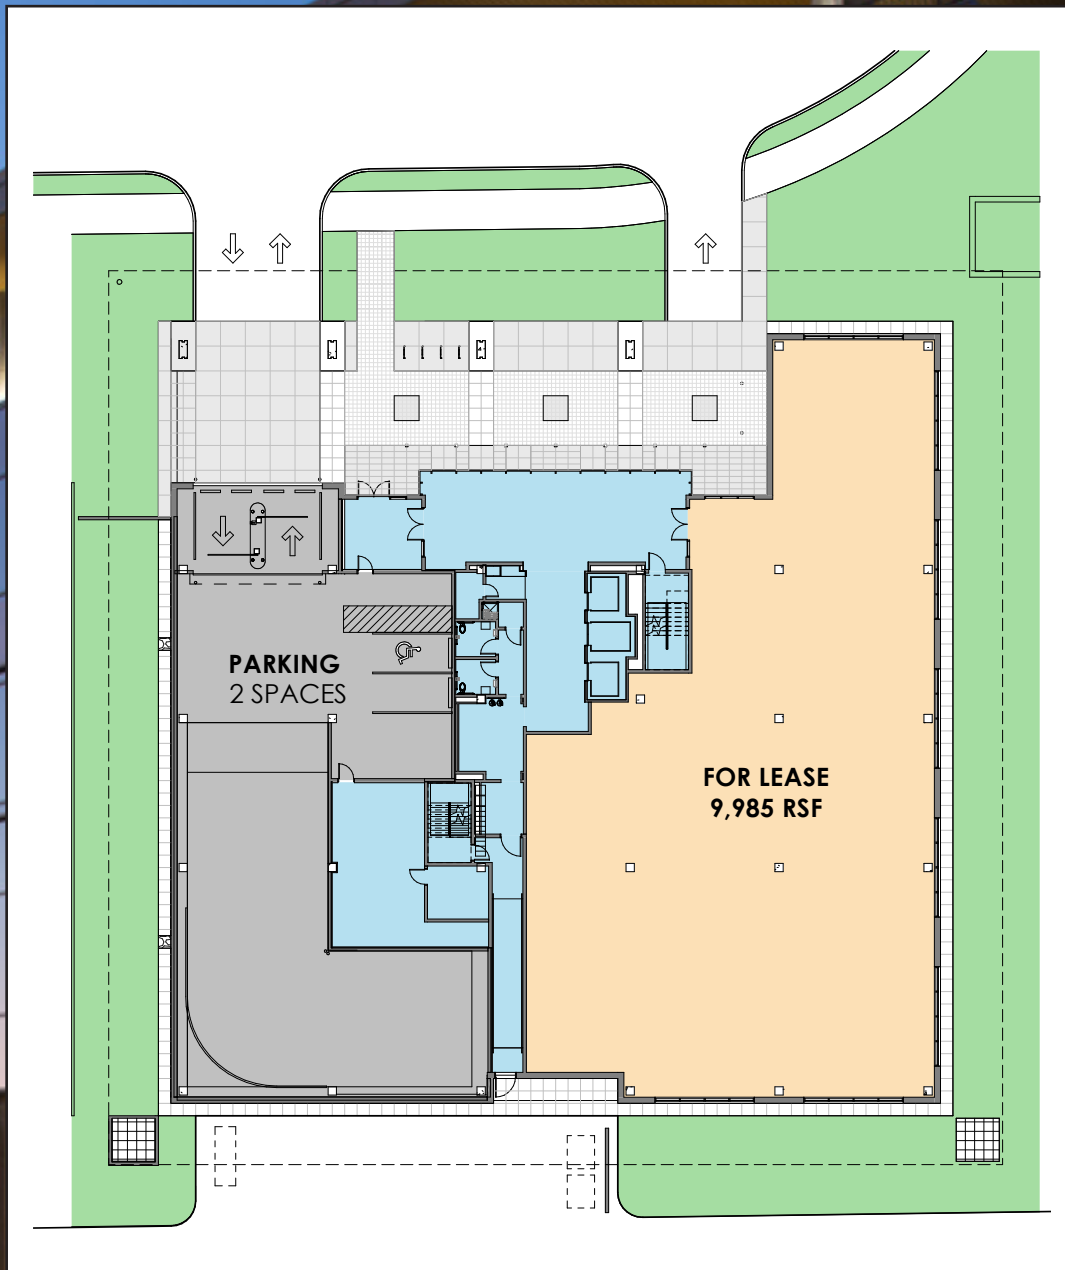

1 MUSIC CIRCLE SOUTH

LEVEL 1

1 MUSIC CIRCLE SOUTH, NASHVILLE, TENNESSEE 37203 | ONEMUSICCIRCLESOUTH.COM

PANATTONI®

TUCK•HINTON
ARCHITECTS

Janet Sterchi
Doug Ryan
615.850.2700