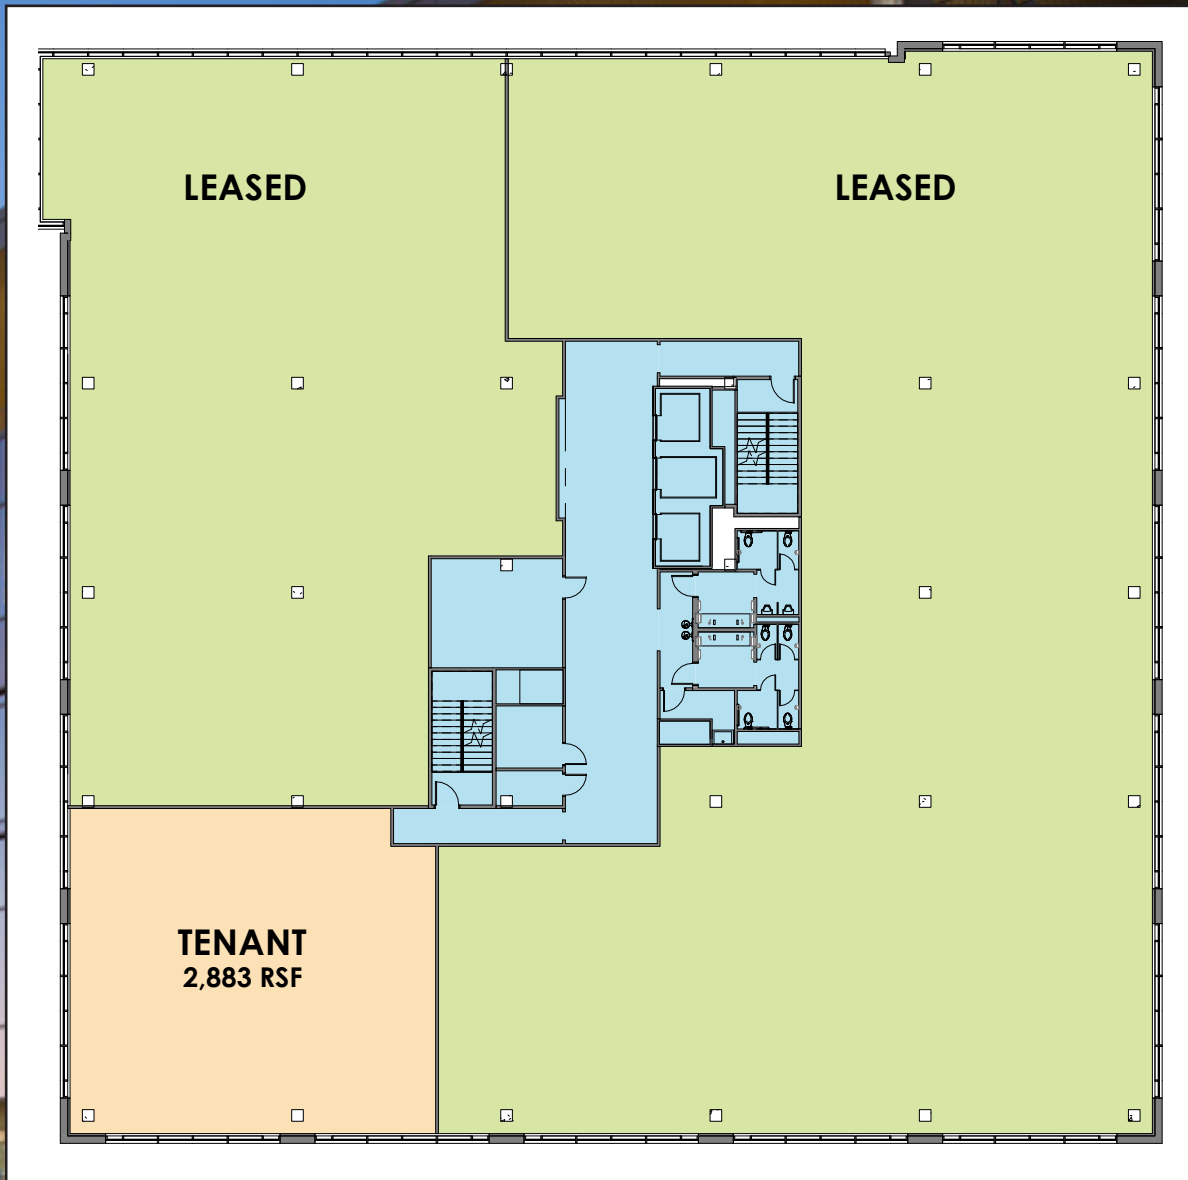

1 MUSIC CIRCLE SOUTH

LEVEL 3

1 MUSIC CIRCLE SOUTH, NASHVILLE, TENNESSEE 37203 | ONEMUSICCIRCLESOUTH.COM

PANATTONI®

TUCK•HINTON
ARCHITECTS

Janet Sterchi
Doug Ryan
615.850.2700