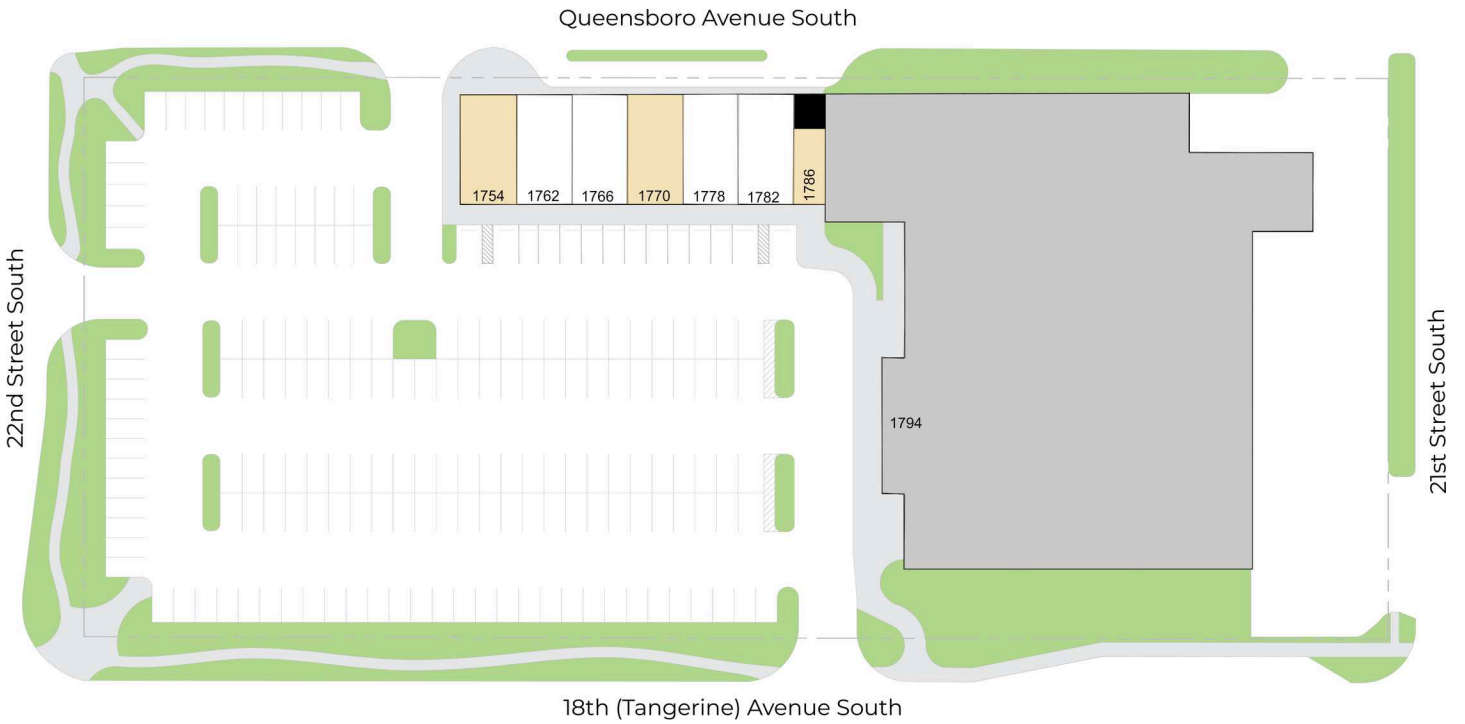

Overview

- Recently underwent a \$1.3 million redevelopment
- Less than 2 miles from All Children’s Hospital and less than 3 miles from the University of South Florida St. Petersburg campus

| Demos | 3 Miles | 5 Miles | 7 Miles |
|----------------------|----------|----------|----------|
| Population | 110,204 | 219,836 | 329,552 |
| Households | 49,100 | 99,501 | 149,203 |
| Avg Household Income | \$62,853 | \$66,916 | \$68,626 |

Leasing Contact

Frank Militello
727-384-6000 ext. 3047
frank.militello@sembler.com

Traffic Counts (AADT)

18th Ave S 7,500

| | | | | | | | | |
|------|------------|-------|------|----------------------|-------|------|-----------|--------|
| 1754 | Available | 1,310 | 1770 | Available | 1,293 | 1786 | Available | 536 |
| 1762 | China Star | 1,293 | 1778 | My Beauty Supply | 1,293 | 1794 | Available | 39,079 |
| 1766 | Cell Touch | 1,293 | 1782 | Meme's Beauty Supply | 1,293 | | | |